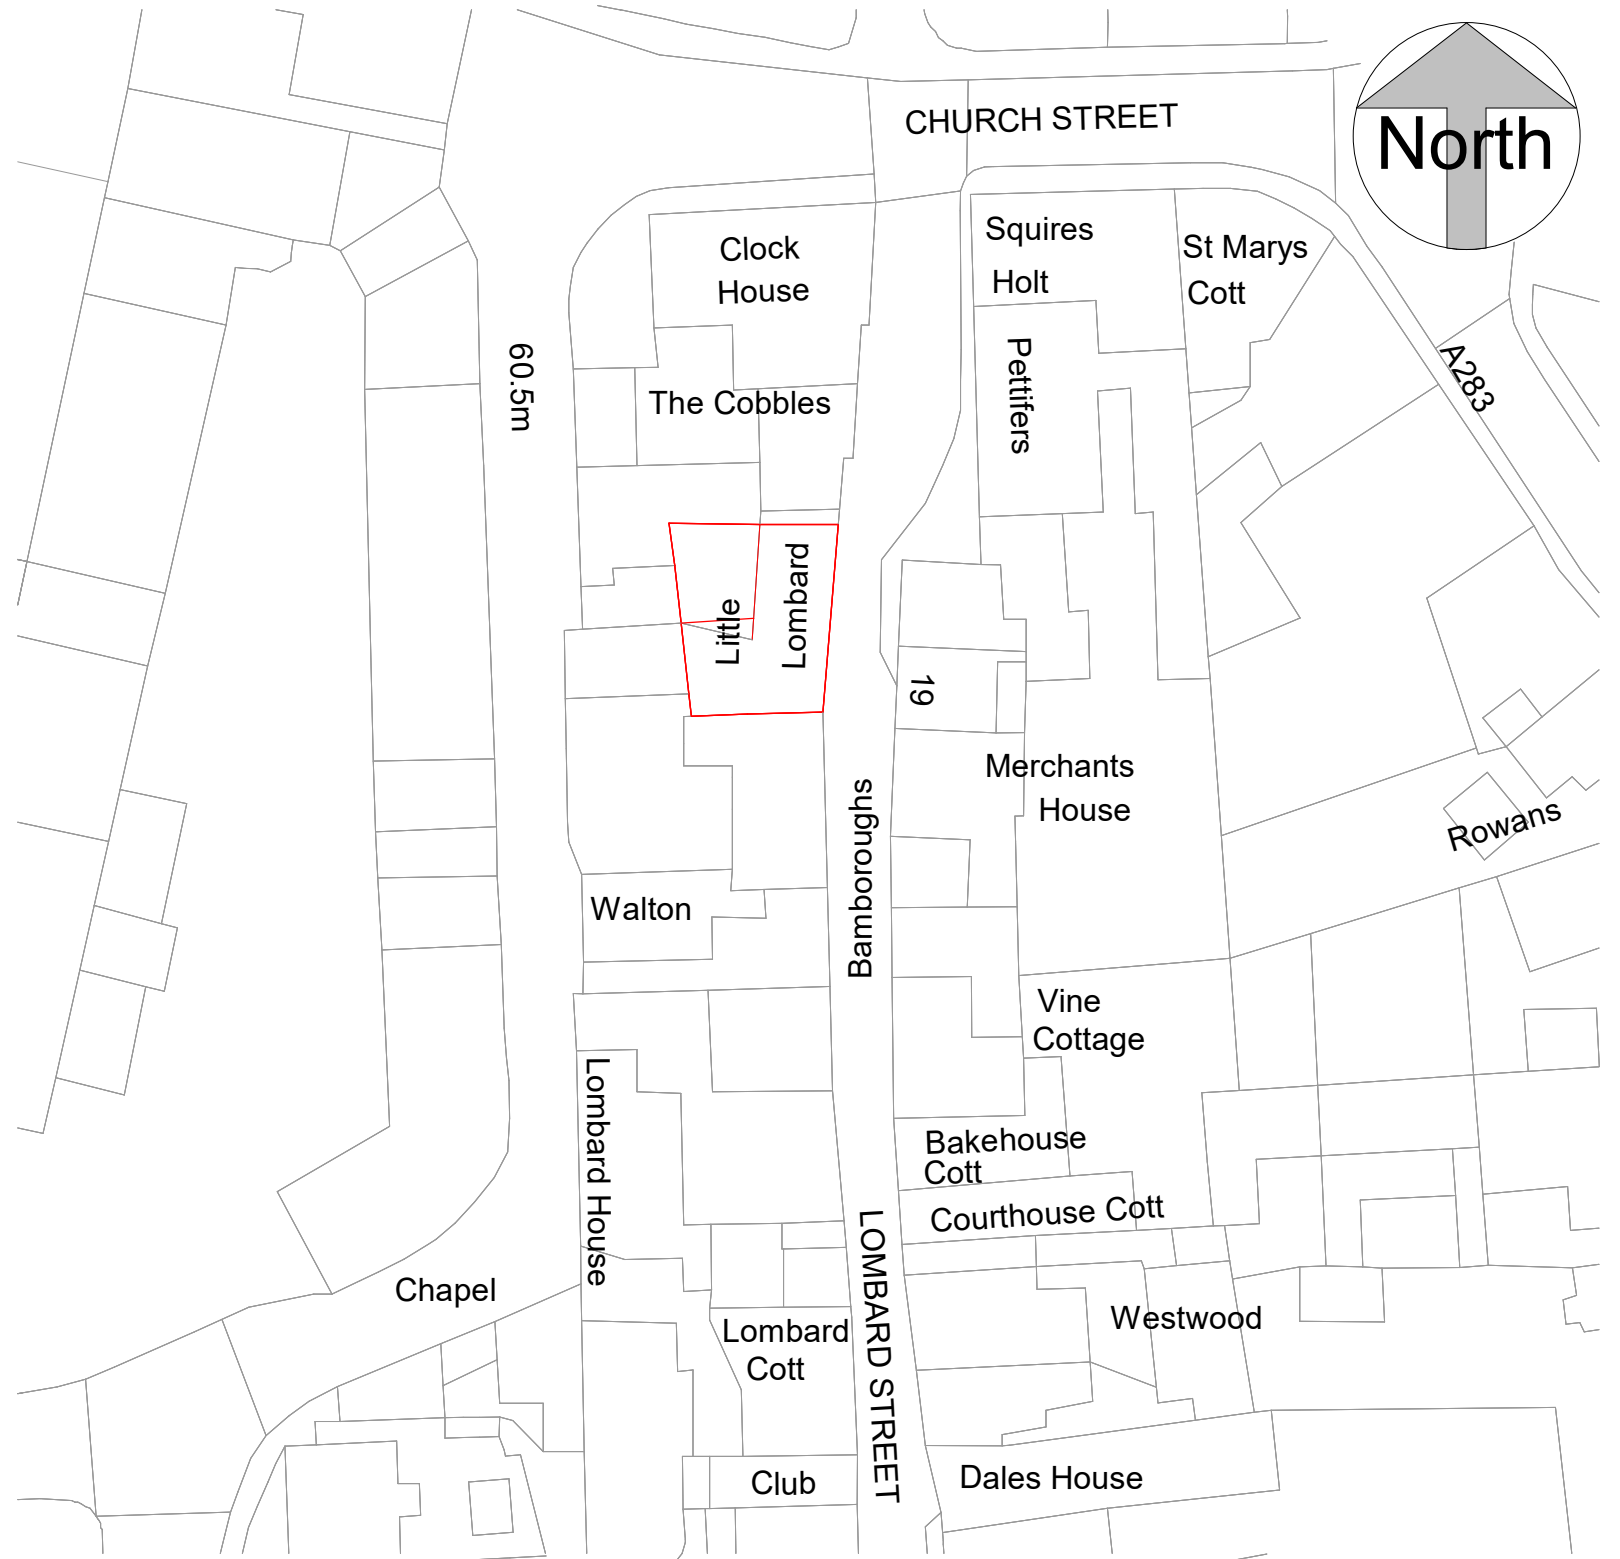

Location Plan

1:1250

Block Plan

1:500

ReQuestAPIan  
Map number: TQRQM23214102058175  
Title: Little Lombard, Lombard Street, Petworth GU28 0AG  
Map Produced for: Parkers Design  
© Crown copyright and database rights 2023 OS 100042766

1:500		50
1:200		20
1:100		10
1:50		5

All measurement to be checked on site prior to any comment

Parkers Design Limited - The Studio @ 90, PO9 2PR

www.pexd.co.uk - info@parkersdesign.com - 07776 008822

PROJECT	Little Lombard Lombard Street GU28 0AG		CLIENT	Maitland-Smith	
SHEET	Site Plan		Date	Issue Date	Scale (@ A3) As indicated
			Drawn by	SW	DRAWING NUMBER
			Checked by	SR	P 0