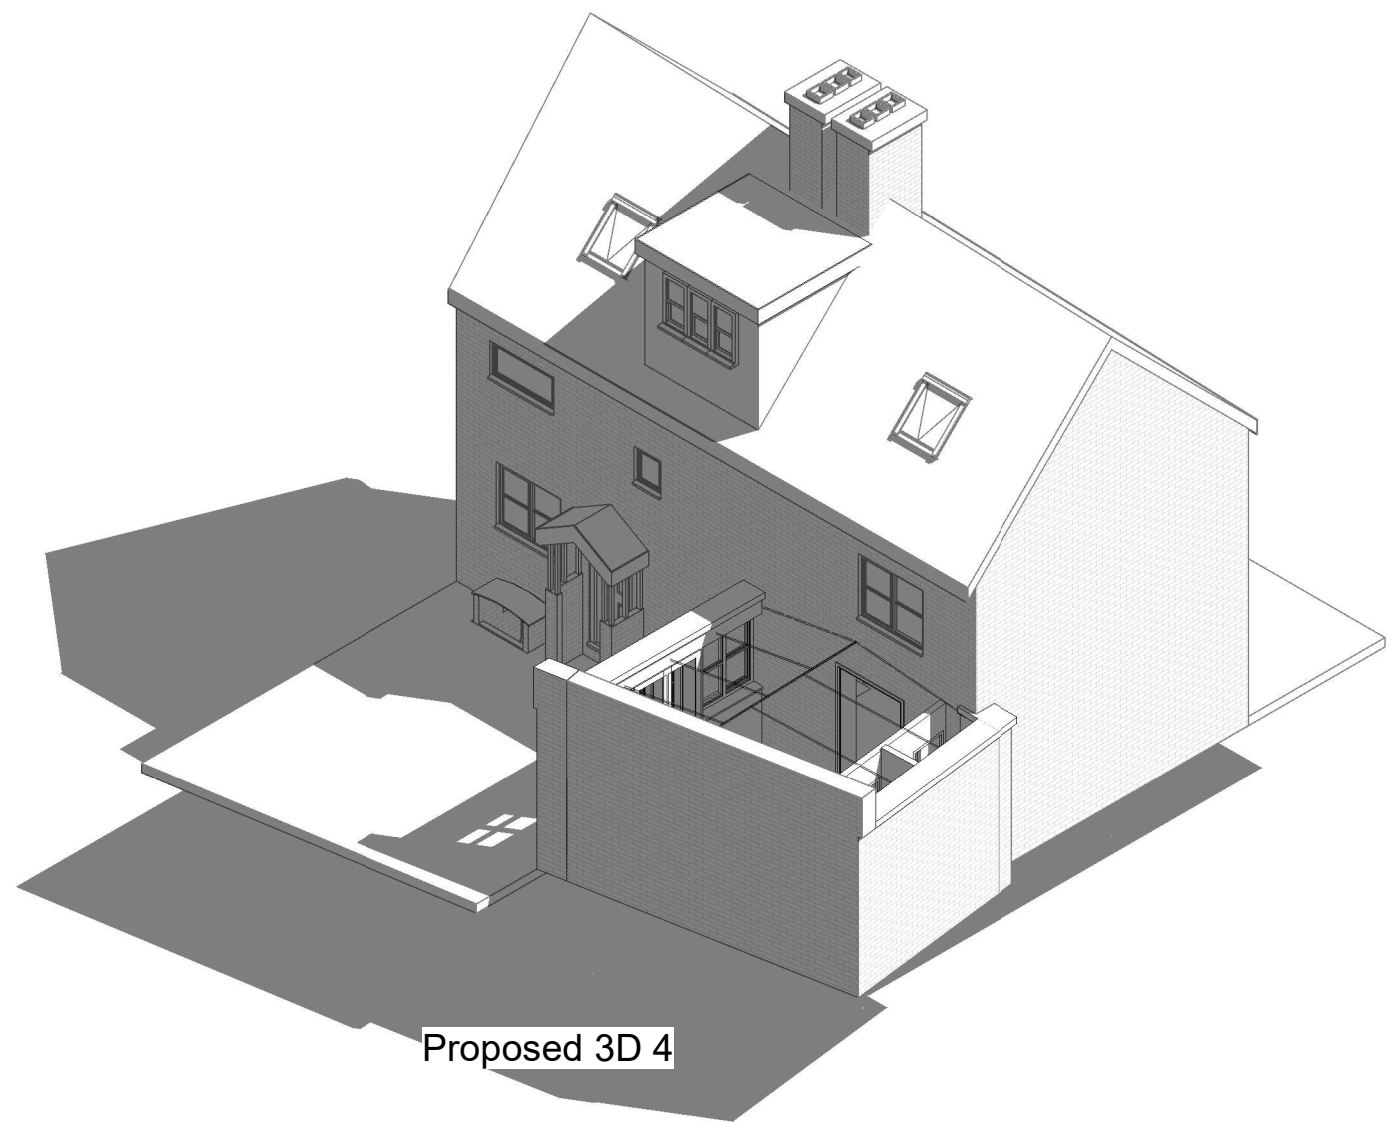

Existing 3D 4

Proposed 3D 4

All measurement to be checked on site prior to any comment

Parkers Design Limited - The Studio @ 90, PO9 2PR

www.pexd.co.uk - info@parkersdesign.com - 07776 008822

PROJECT	Little Lombard Lombard Street GU28 0AG		CLIENT	Maitland-Smith	
SHEET	3D 4		Date	Issue Date	Scale (@ A3)
			Drawn by	SW	DRAWING NUMBER
			Checked by	SR	P 10
					REV