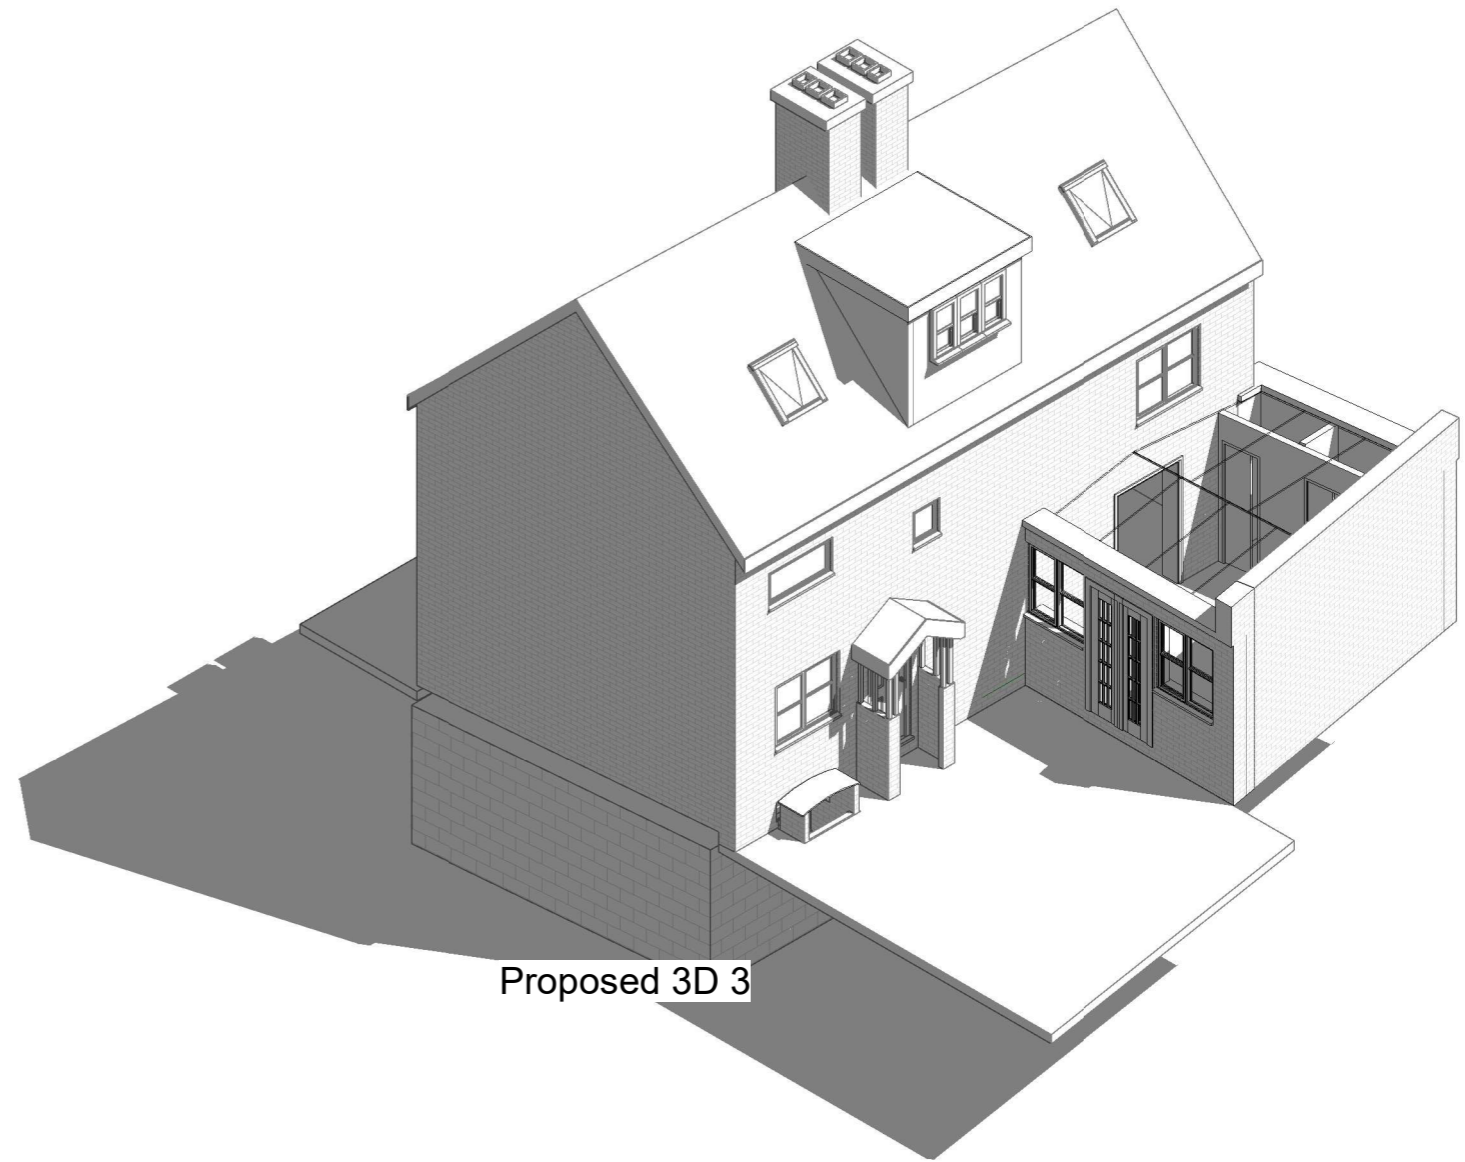

Existing 3D 3

Proposed 3D 3

All measurement to be checked on site prior to any comment

Parkers Design Limited - The Studio @ 90, PO9 2PR

www.pexd.co.uk - info@parkersdesign.com - 07776 008822

PROJECT	Little Lombard Lombard Street GU28 0AG		CLIENT	Maitland-Smith	
SHEET	3D 3		Date	Issue Date	Scale (@ A3)
			Drawn by	SW	DRAWING NUMBER
			Checked by	SR	P 9
					REV