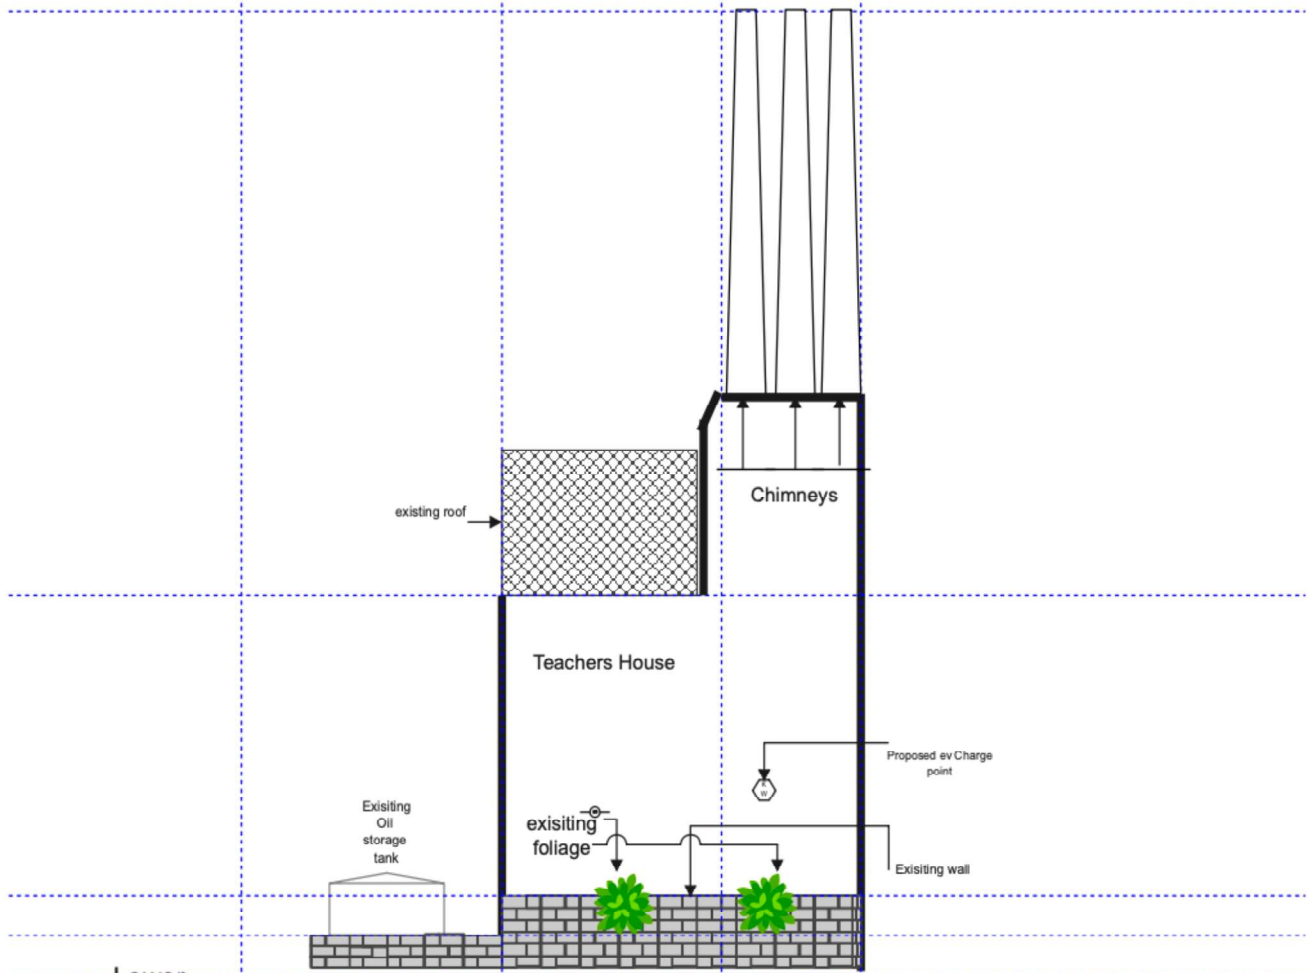

Scale 1:50

Existing - North Elevation

Lower
Road

Notes:
house walls are decorated with shrubs and
wall climbing plants including wisteria

Teachers House
Lower Road
Hardwick

Scale 1:50

Proposed EV location - North Elevation

Lower Road

Notes:
house walls are decorated with shrubs and wall climbing plants including wisteria

Teachers House
Lower Road
Hardwick