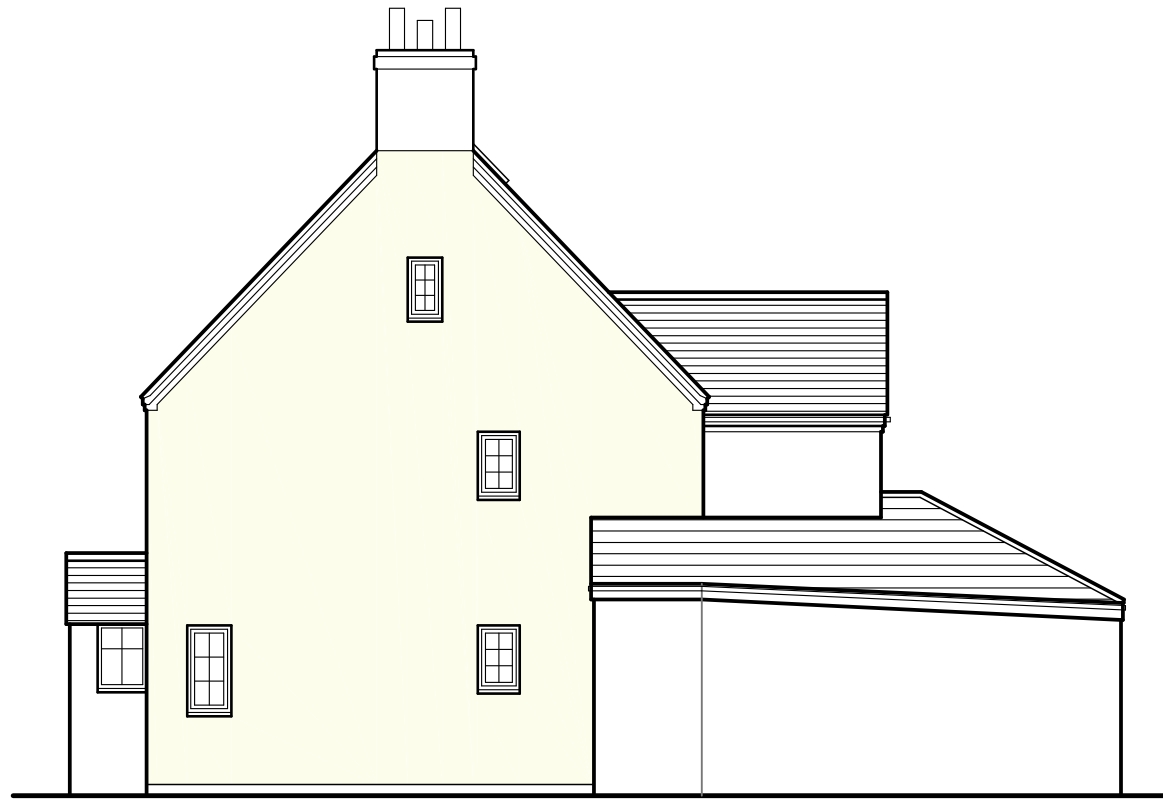

EXISTING
FRONT ELEVATION

EXISTING SIDE ELEVATION

EXISTING
REAR ELEVATION

EXISTING SIDE ELEVATION
- THROUGH PARTY WALL -

xtraroom
loft conversions

Mr & Mrs WOOD

29 Nearton End, Swanbourne,
Buckinghamshire. MK17 0SL

PROPOSED LOFT CONVERSION

SCALE :	1:100	Drawing number :	
DATE :	Nov 2023	2691 / 3886	
BY :	A. Lloyd	Revision :	Sheet :
SHEET :	5 of 6	0	A3