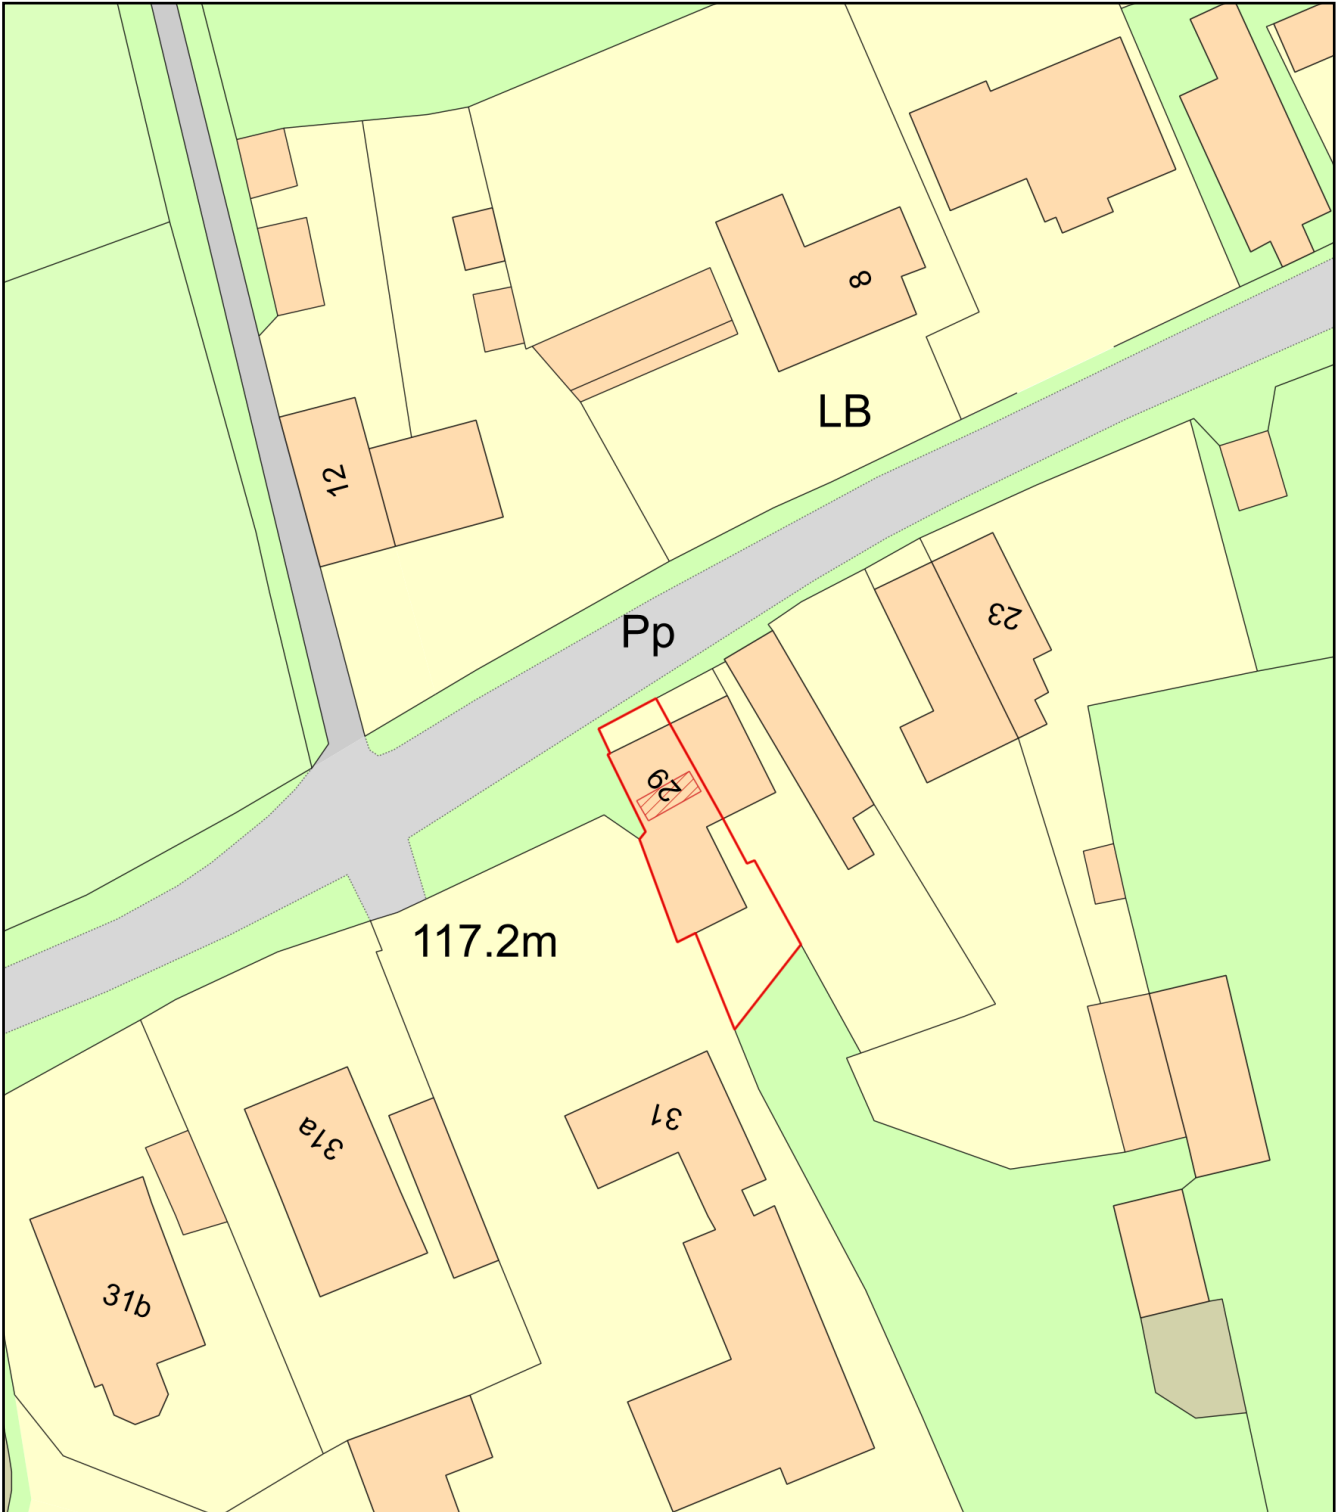

WoodDanBlock

Plan Produced for: Xtraroom Conversions

Date Produced: 23 Nov 2023

Plan Reference Number: TQRQM23327090453921

Scale: 1:500 @ A4