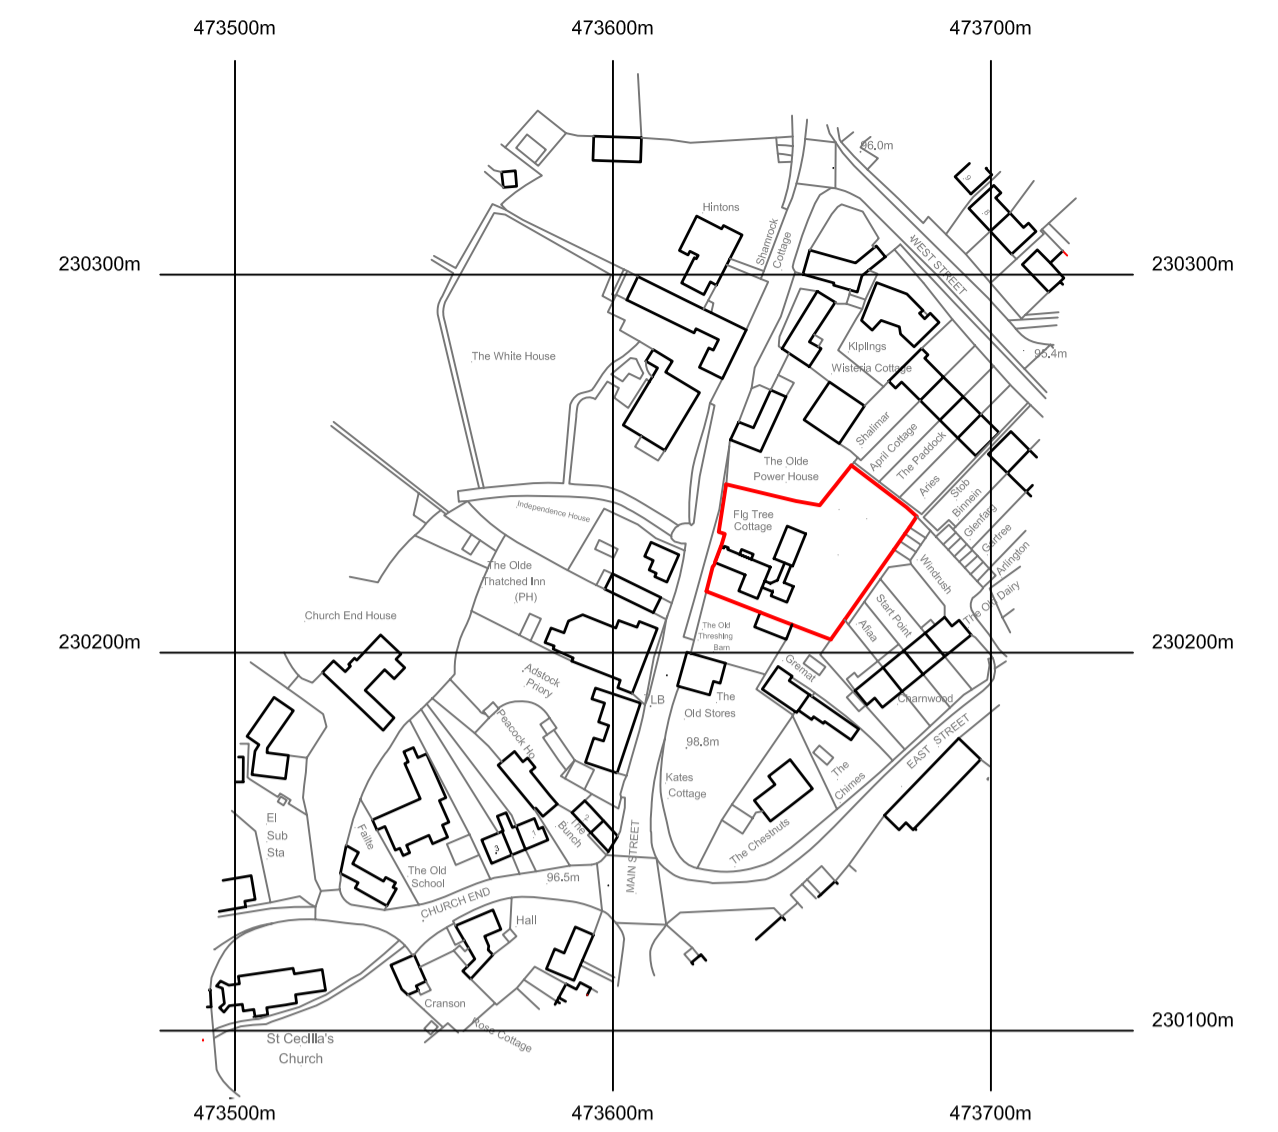

NORTH WEST ELEVATION

SOUTH WEST ELEVATION

SOUTH EAST ELEVATION

NORTH EAST ELEVATION

LOCATION PLAN. 1:2500

NORTH

FIG TREE COTTAGE.  
 MAIN STREET  
 ADSTOCK  
 BUCKS

PROPOSED WINDOW  
 REPLACEMENT