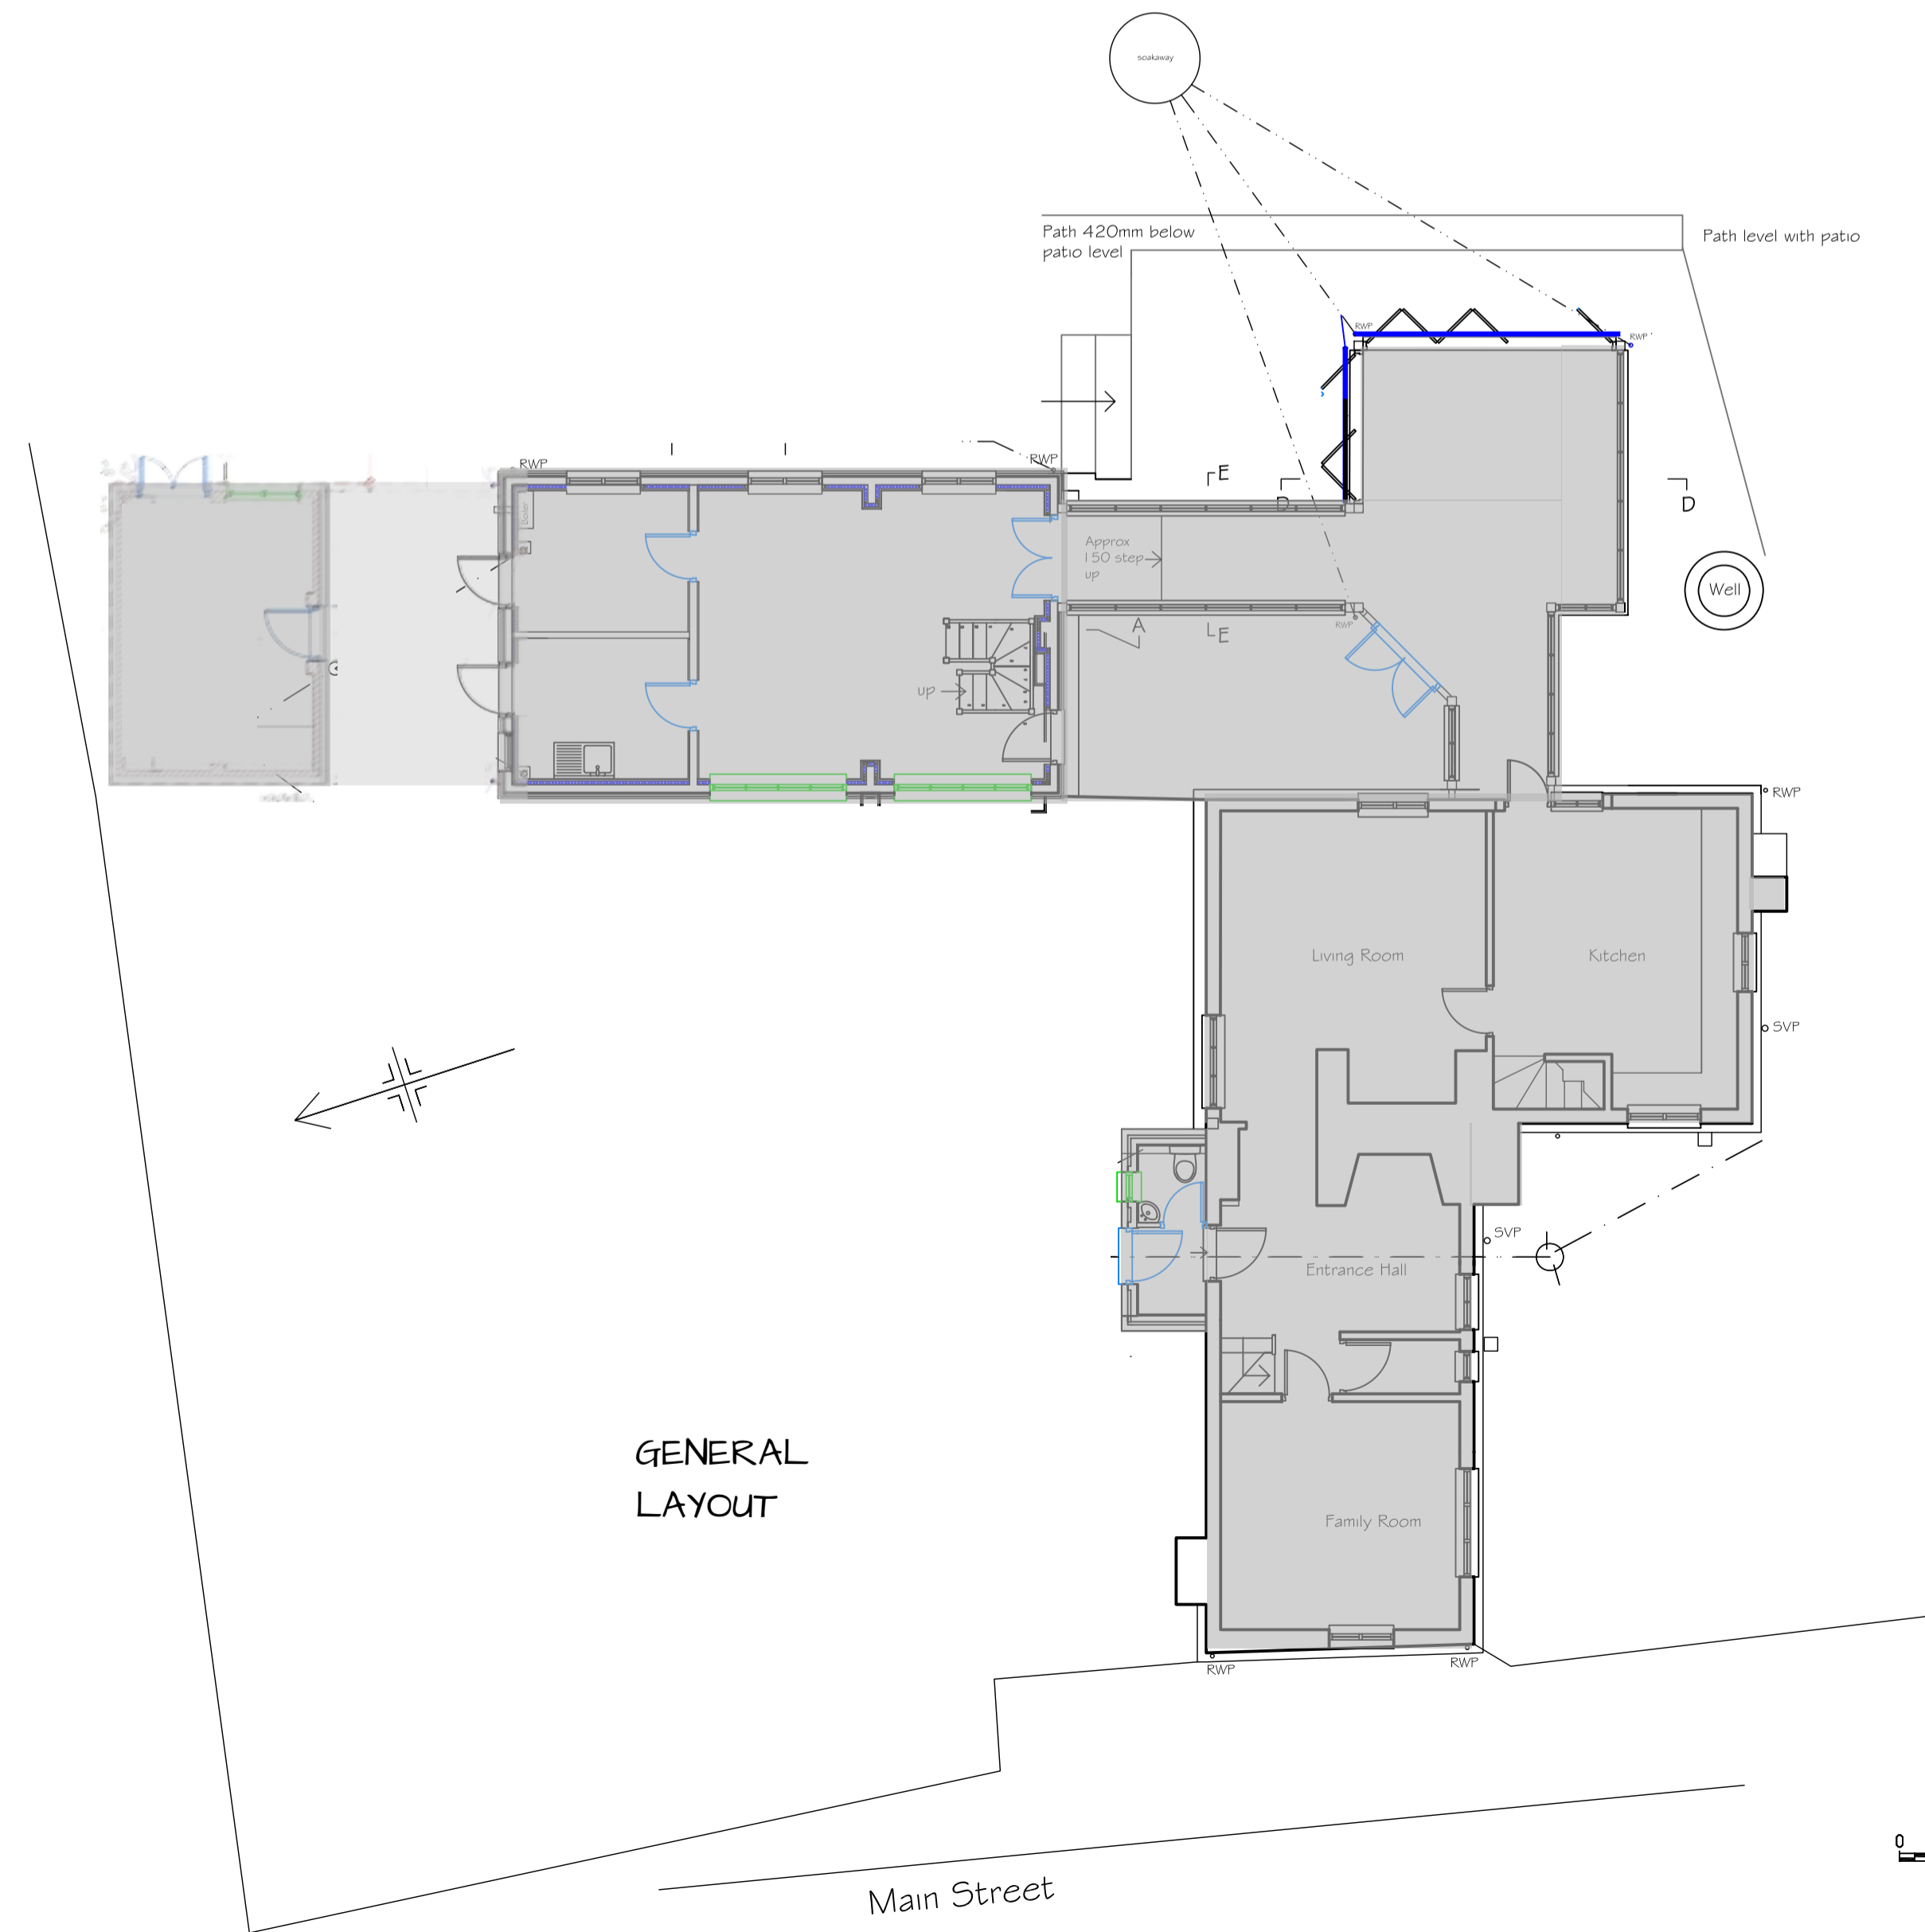

NORTH WEST ELEVATION

SOUTH WEST ELEVATION

SOUTH EAST ELEVATION

NORTH EAST ELEVATION

LOCATION PLAN. 1:2500

NORTH

FIG TREE COTTAGE.  
 MAIN STREET  
 ADSTOCK  
 BUCKS

PROPOSED WINDOW  
 REPLACEMENT