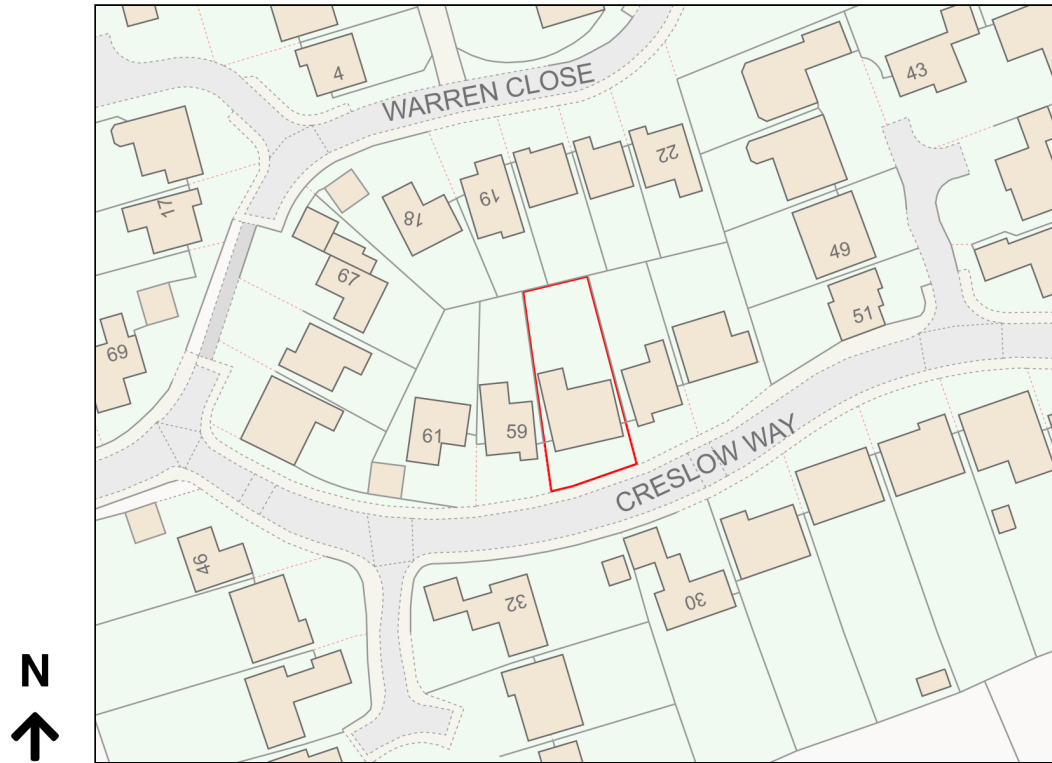

Location Plan

Site Address: 57, Creslow Way, Stone, HP17 8YN

Date Produced: 25-Nov-2023

Scale: 1:1250 @A4

Planning Portal Reference: PP-12630733v1