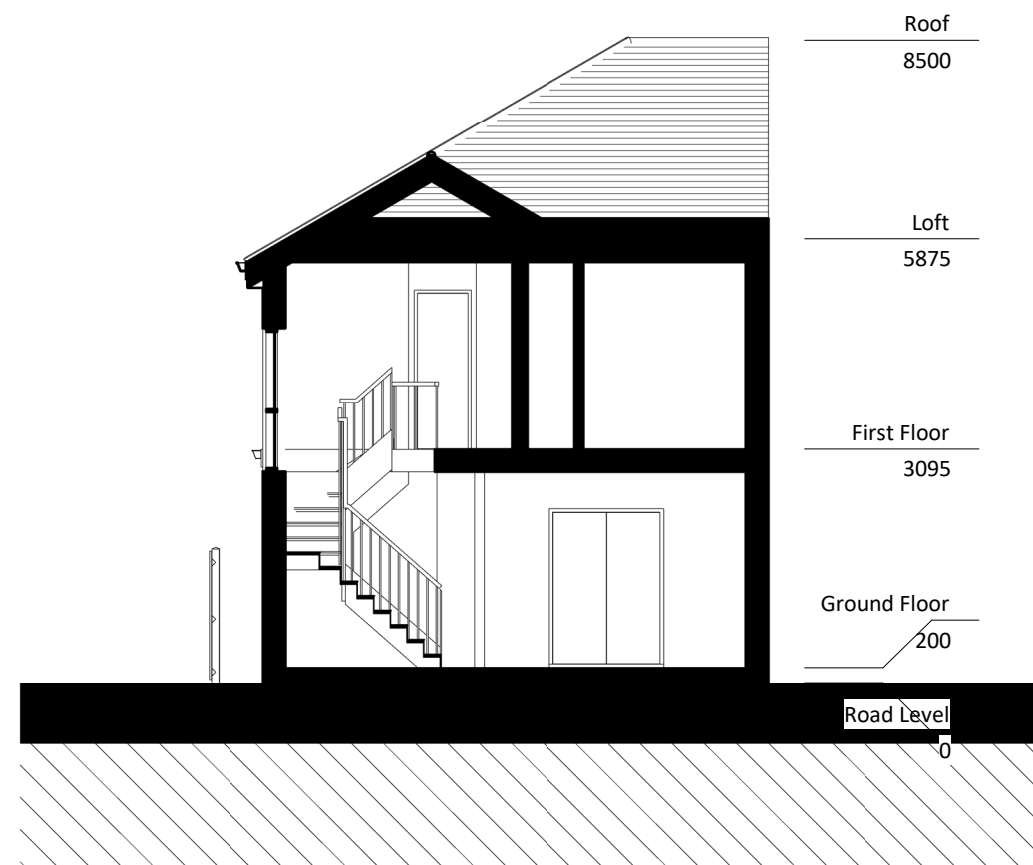

SECTION BB

GENERAL NOTES:
ONLY SCALE OF DRAWINGS FOR PLANNING PURPOSES
ALL DIMENSIONS ARE TO BE CHECKED ON SITE. INCONSISTENCIES ARE TO BE REPORTED TO DIMENSIONS IMMEDIATELY.
COPYRIGHT OF PLANNING DIMENSIONS LTD

PROJECT TITLE

7 Russell Gardens NW11 9NT

CLIENT

-

PROJECT NO

-

DRAWING TITLE

Existing Section AA and BB

SCALE (@ A3)

1 : 100

DRAWING NUMBER

EX - S001

REV

-

Date

14/11/2023

Drawn by

Sanjay

info@pdimensions.co.uk
www.pdimensions.co.uk
0208 076 9300
Unit 7
Hawthorn Business Park
165 Granville Road
NW2 2AZ
London