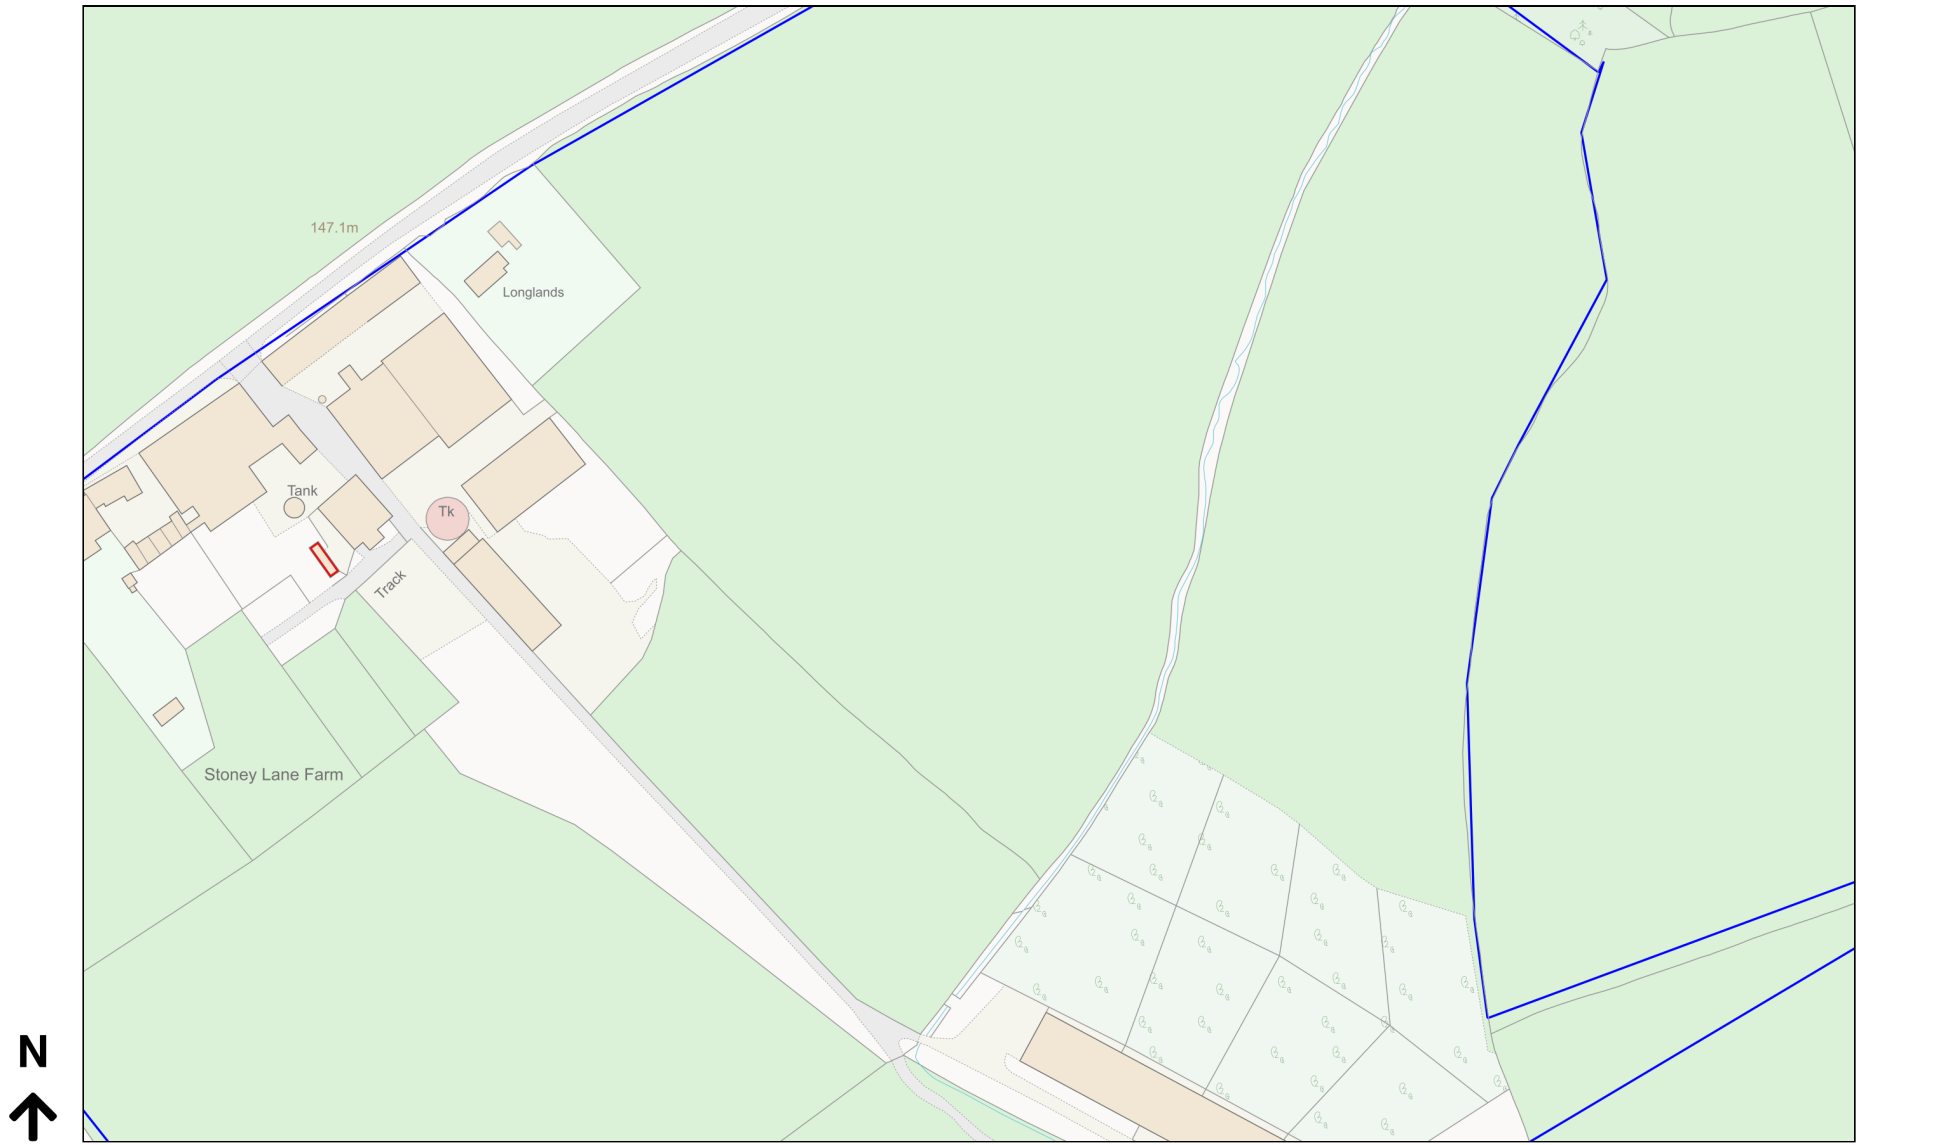

# Location Plan

Site Address: Caravan At, Longlands, Stoney Lane, Alvechurch, B60 1LZ

Date Produced: 07-Nov-2023

Scale: 1:2500 @A4

Planning Portal Reference: PP-12583834v1