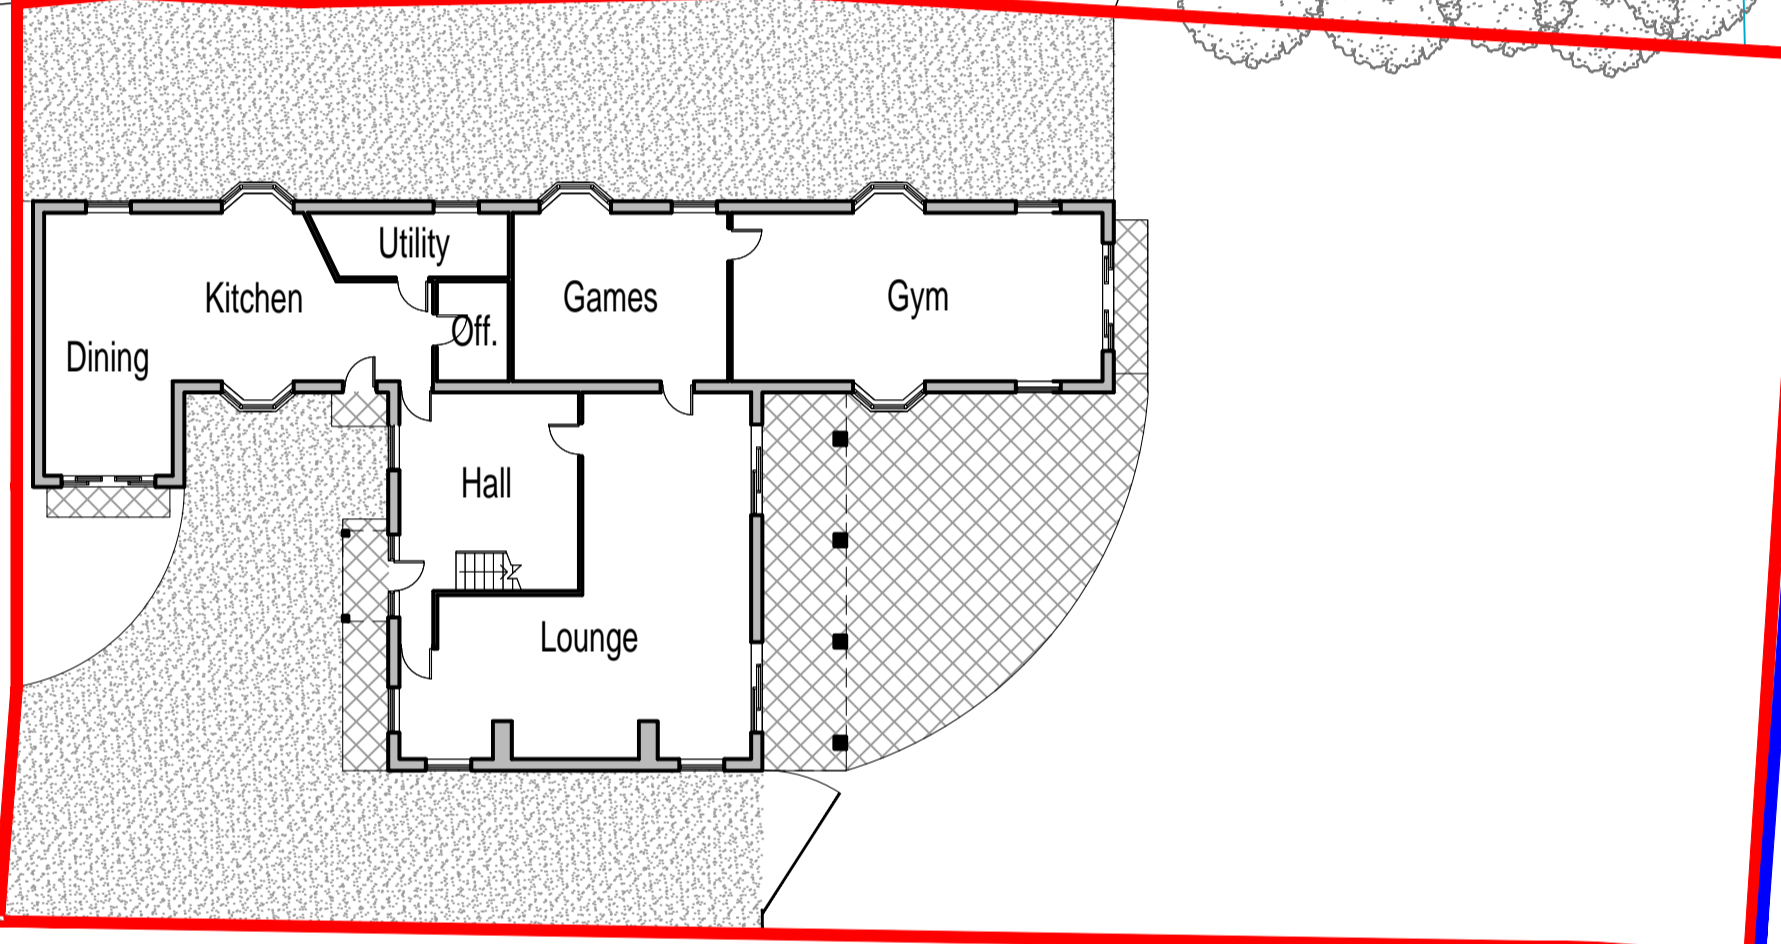

— Ownership boundary
— Application boundary

Revision	Description	Date

NB
Architects
DA

www.nbda-architects.co.uk Tel 01625 575550

Client MR J WALDIE

Project THE OLD STABLES, LONG STREET
RUDSTON, YO25 4UH

Drawing EXISTING SITE PLAN

Drawing No 2080-TOS-009 Revision

Scale 1:200@A1 Date 12.07.22 Drawn AT

A1 Drawing