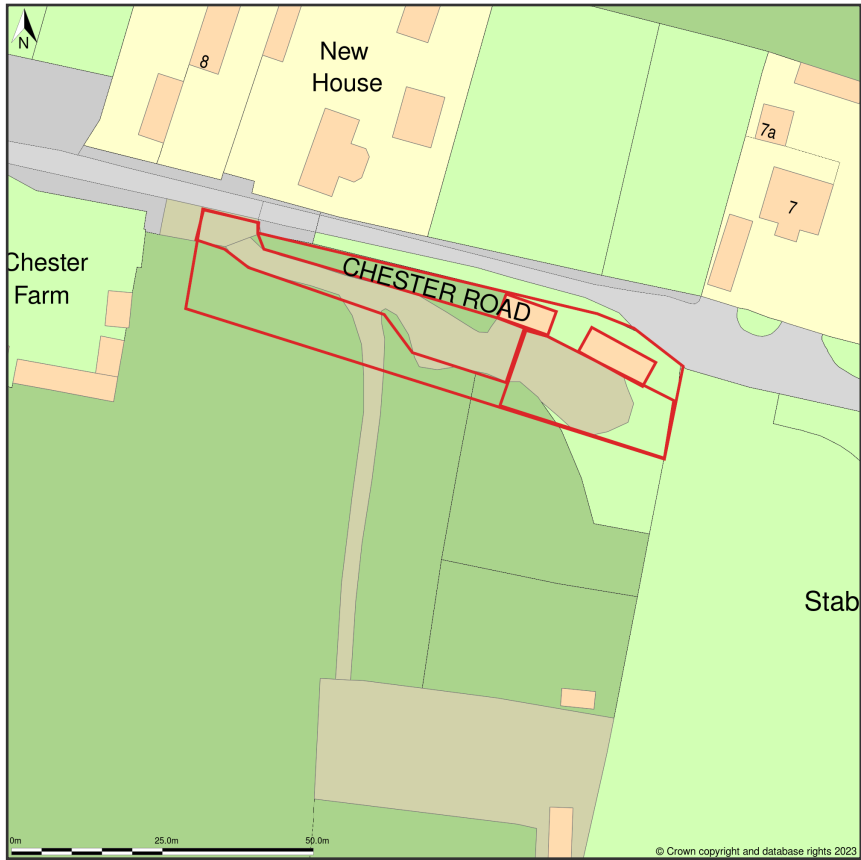

Site Chester Road, Effingham, Surrey, KT24 5SQ

Location Plan shows area bounded by: 510742.36, 153088.48 510883.78, 153229.9 (at a scale of 1:1250), OSGridRef: TQ10815315. The representation of a road, track or path is no evidence of a right of way. The representation of features as lines is no evidence of a property boundary.

Produced on 18th Sep 2023 from the Ordnance Survey National Geographic Database and incorporating surveyed revision available at this date. Reproduction in whole or part is prohibited without the prior permission of Ordnance Survey. © Crown copyright 2023. Supplied by www.buyaplan.co.uk a licensed Ordnance Survey partner (100053143). Unique plan reference: #00848060-CBEA53.