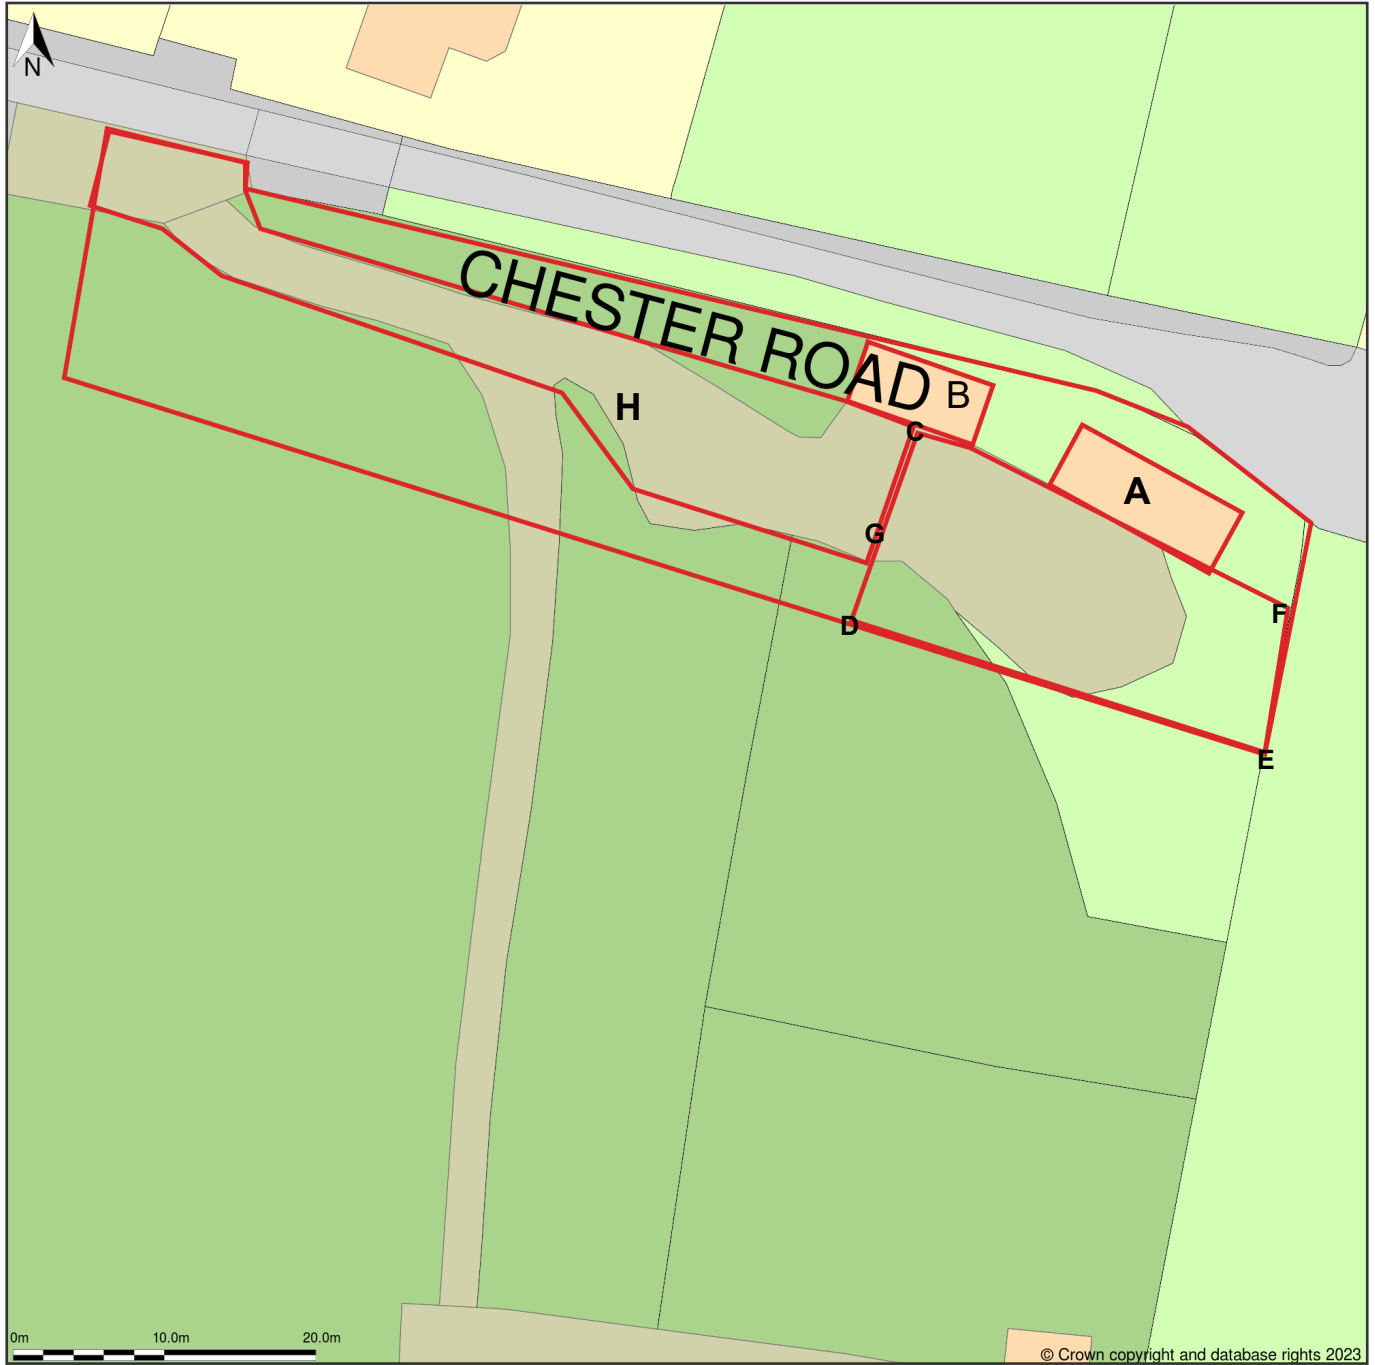

Site Chester Road, Effingham, Surrey, KT24 5SQ

Site Plan (also called a Block Plan) shows area bounded by: 510768.07, 153114.19 510858.07, 153204.19 (at a scale of 1:500), OSGridRef: TQ10815315. The representation of a road, track or path is no evidence of a right of way. The representation of features as lines is no evidence of a property boundary.

Produced on 18th Sep 2023 from the Ordnance Survey National Geographic Database and incorporating surveyed revision available at this date. Reproduction in whole or part is prohibited without the prior permission of Ordnance Survey. © Crown copyright 2023. Supplied by [www.buyaplan.co.uk](http://www.buyaplan.co.uk) a licensed Ordnance Survey partner (100053143). Unique plan reference: #00848059-8C5BEA.