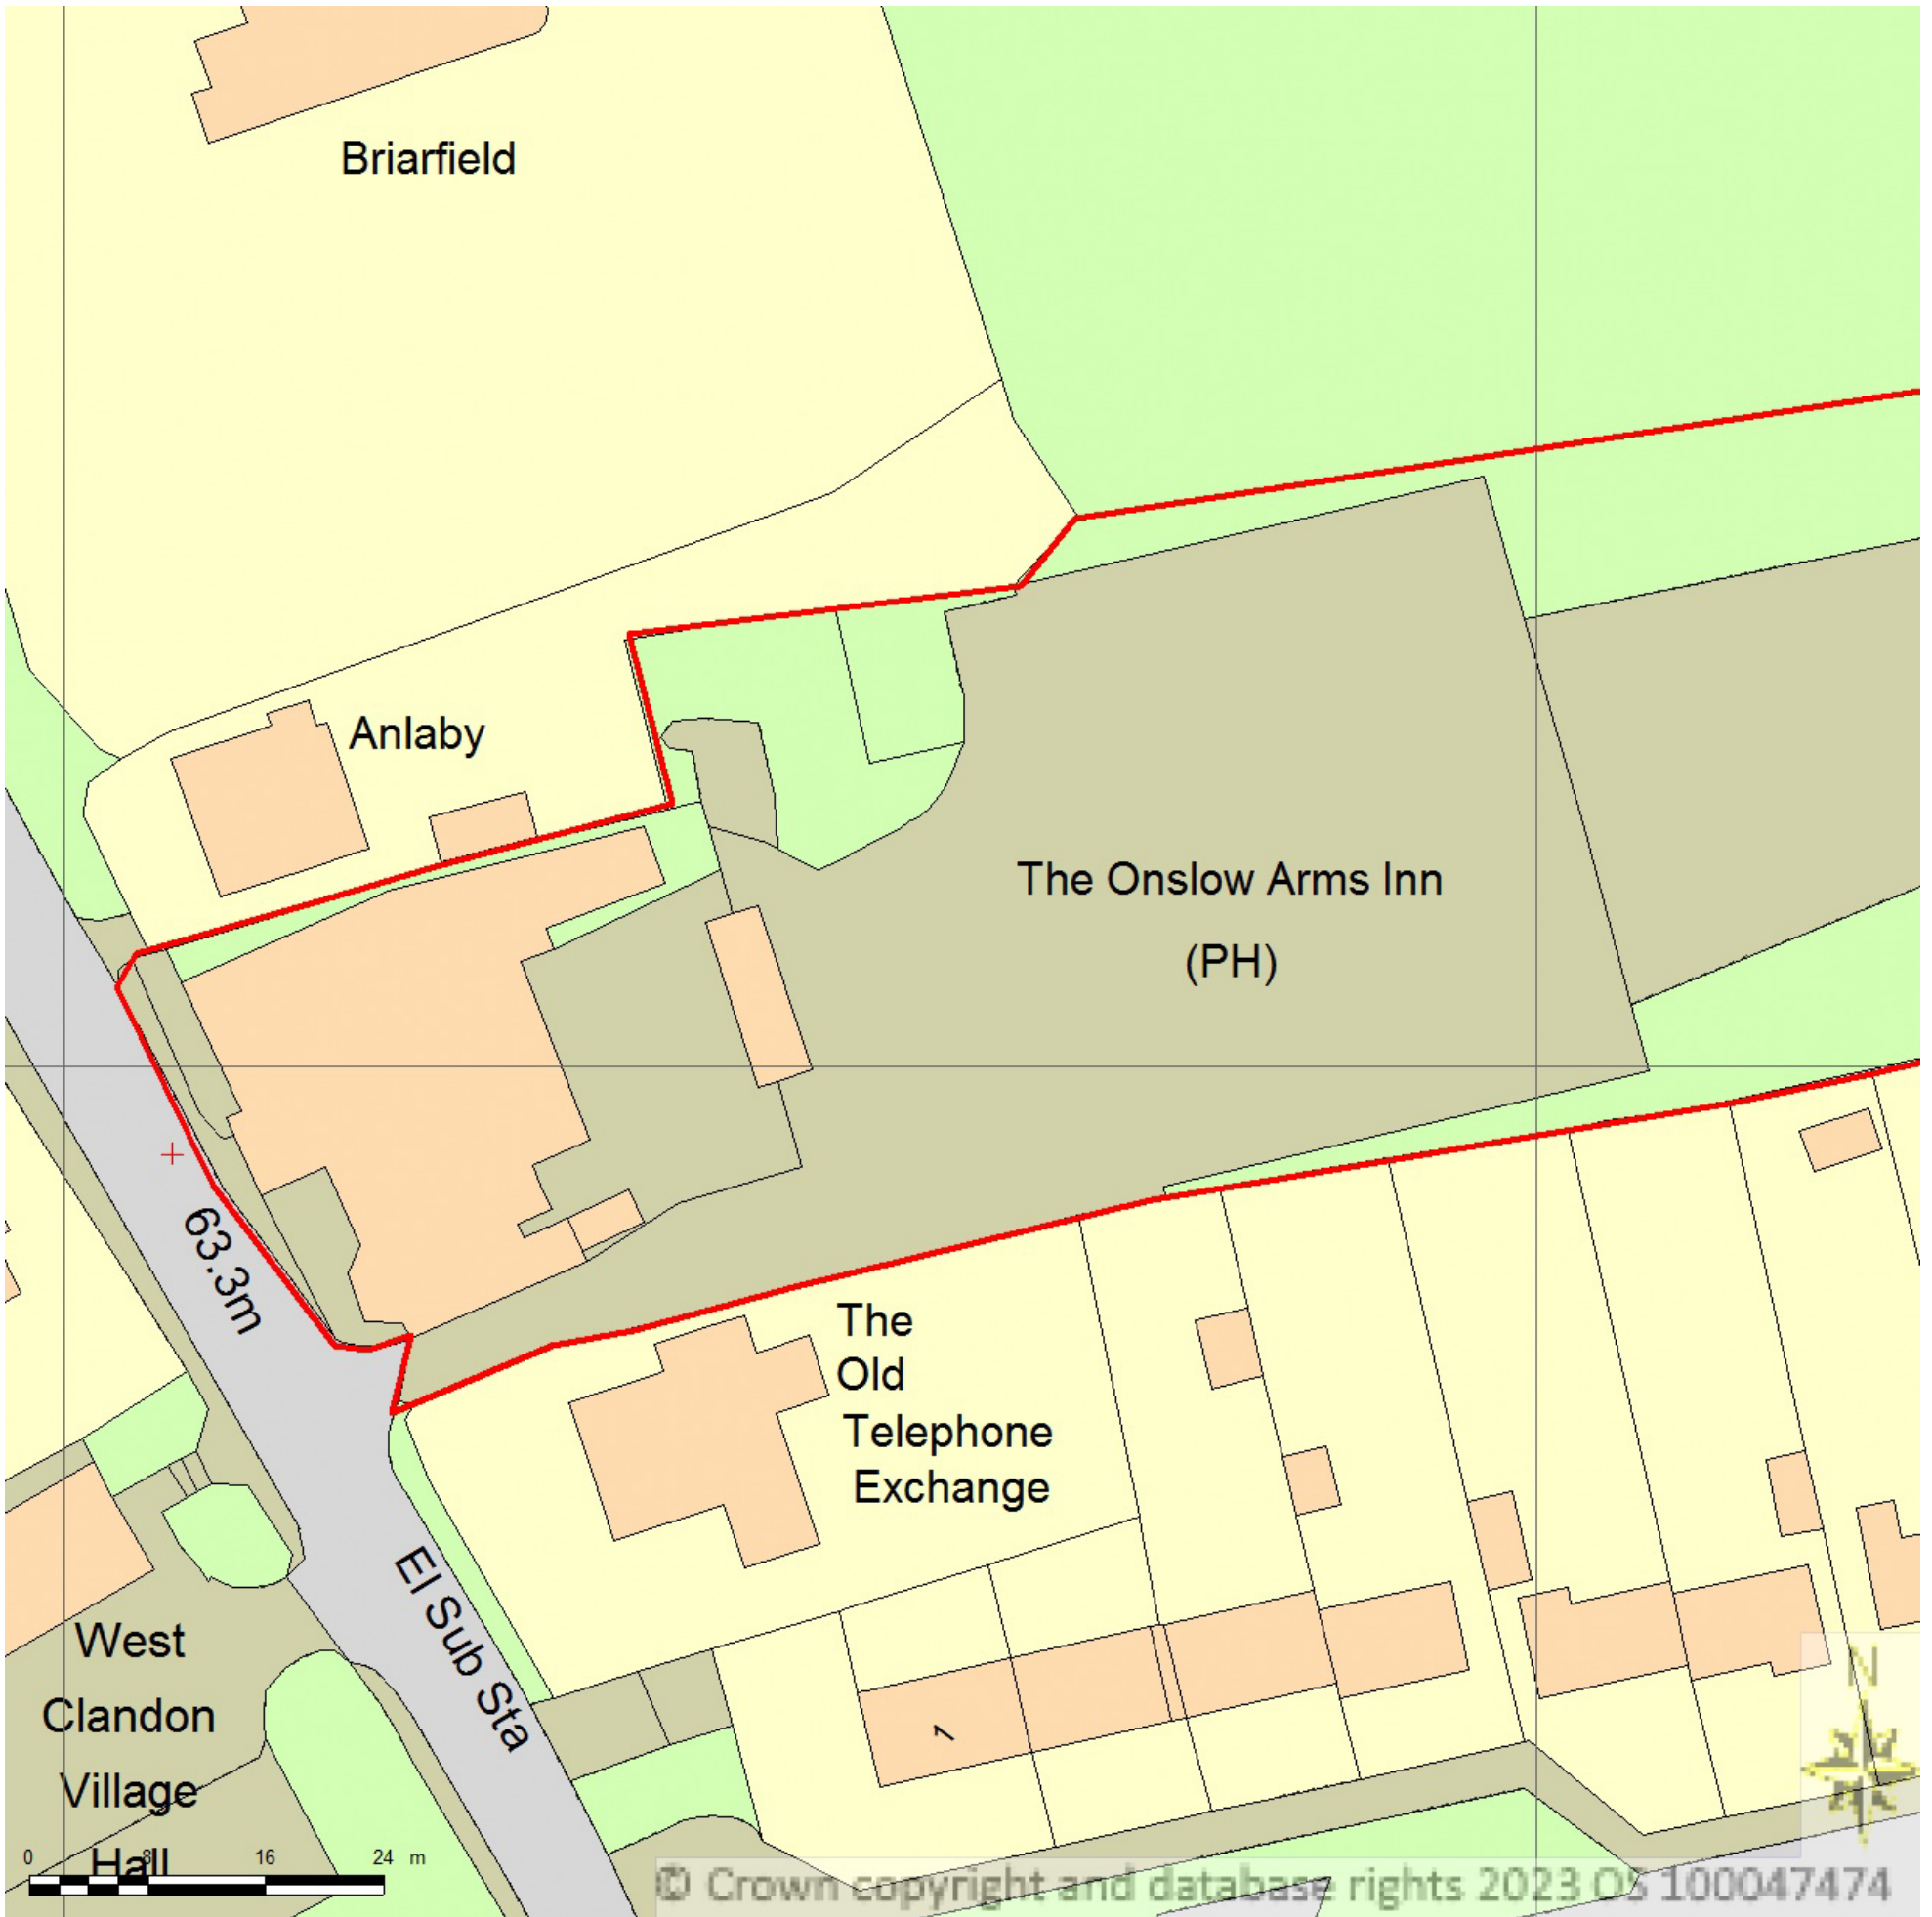

BLOCK/SITE PLAN
AREA 130m x 130m A3
SCALE 1:500
CENTRE COORDINATES: 504561, 152407

Supplied by Streetwise Maps Ltd
www.streetwise.net
Licence No: 100047474
07/11/2023 10:30:27