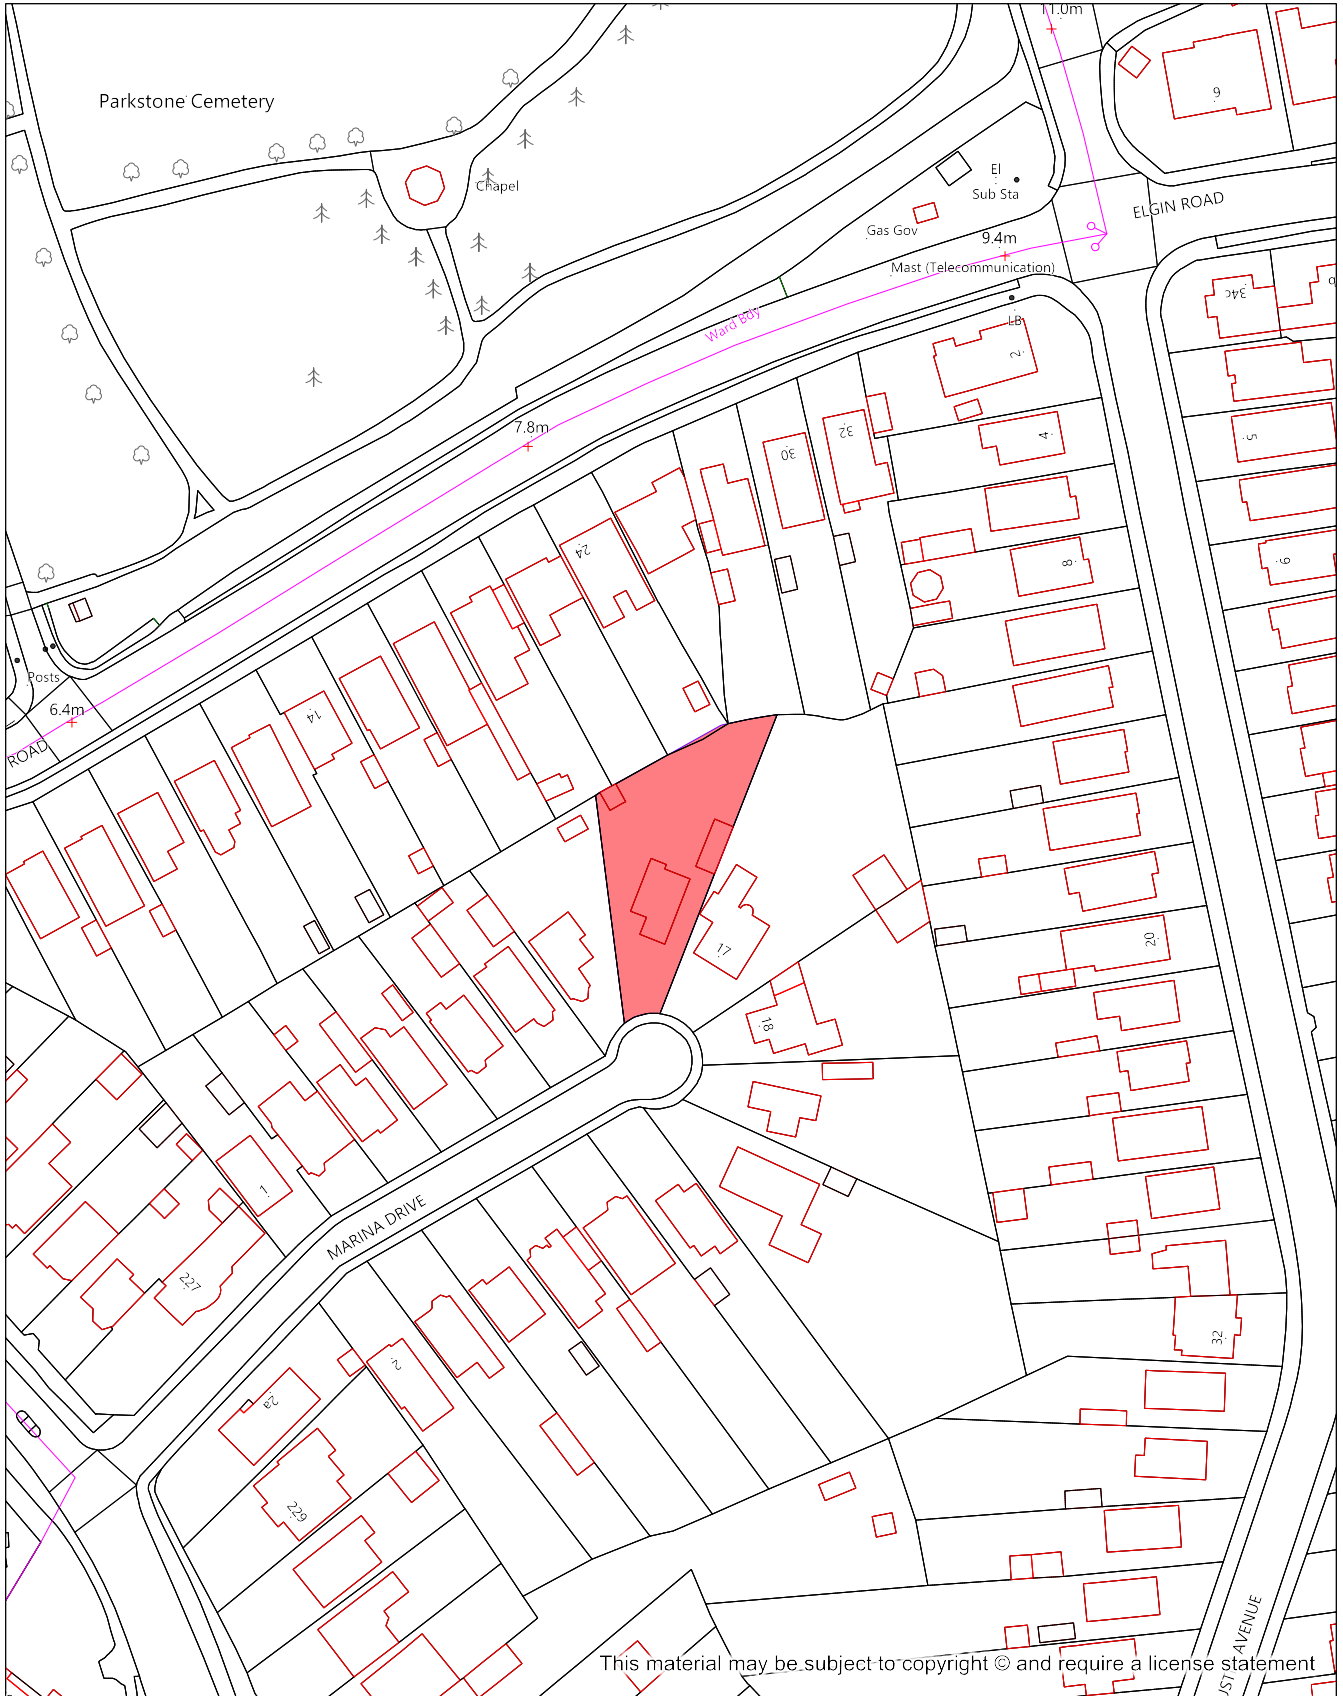

15 Marina Drive

Sterling Court
Norton Road
Stevenage
Herts SG1 2JY
United Kingdom

Tel : +44 (0)1438 747996
Fax : +44 (0)1438 747997
E-mail: info@cadcorp.com

Operator:	Name
Department:	Department
Drawing No:	1234-A
Date: 29/11/2023	Scale: 1:1250