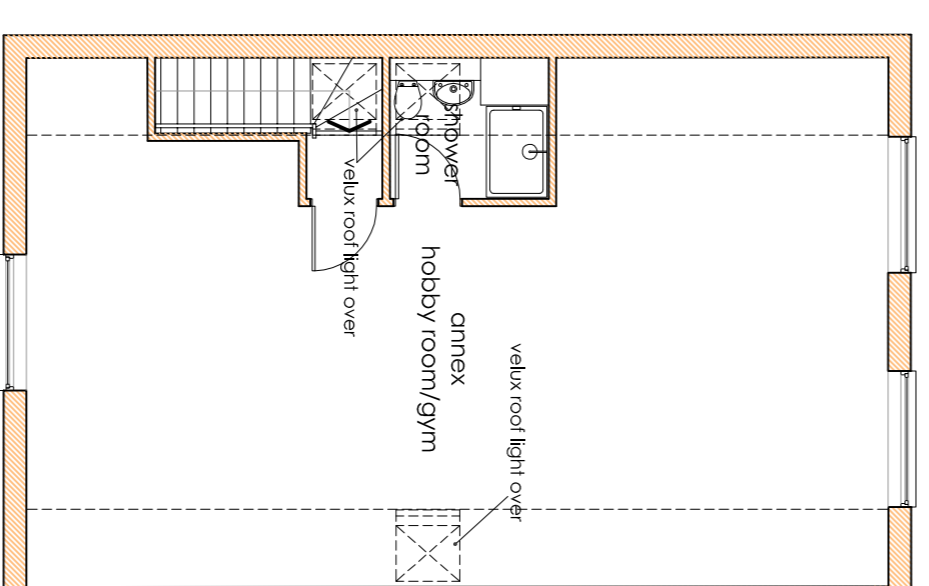

close boarded fence ht 1.8m

first

roof