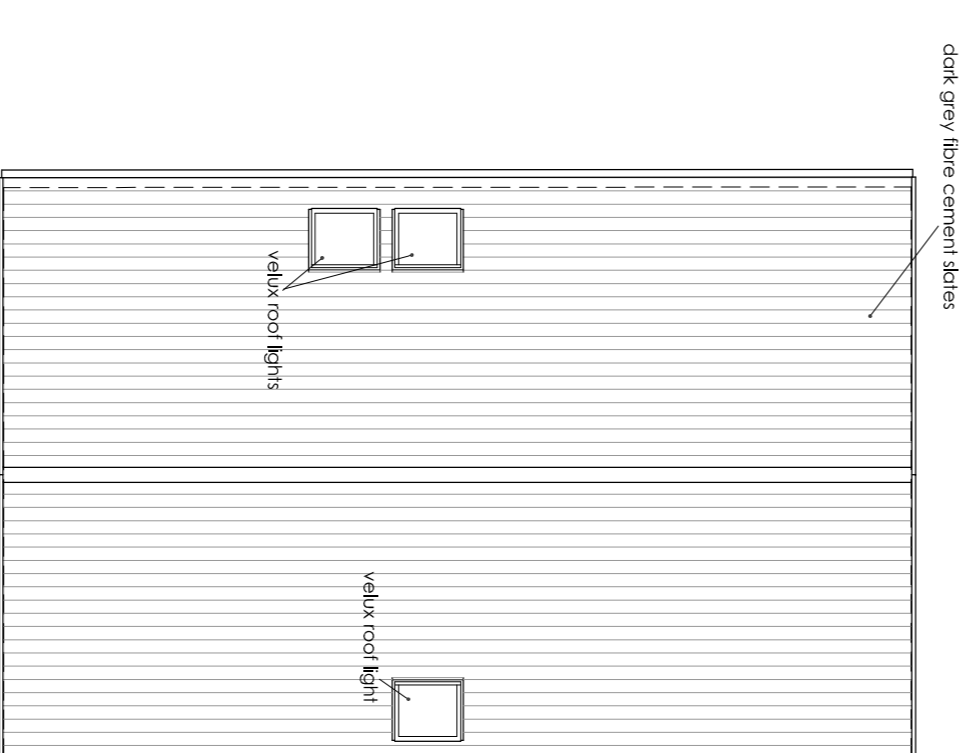

close boarded fence ht 1.8m

first

roof