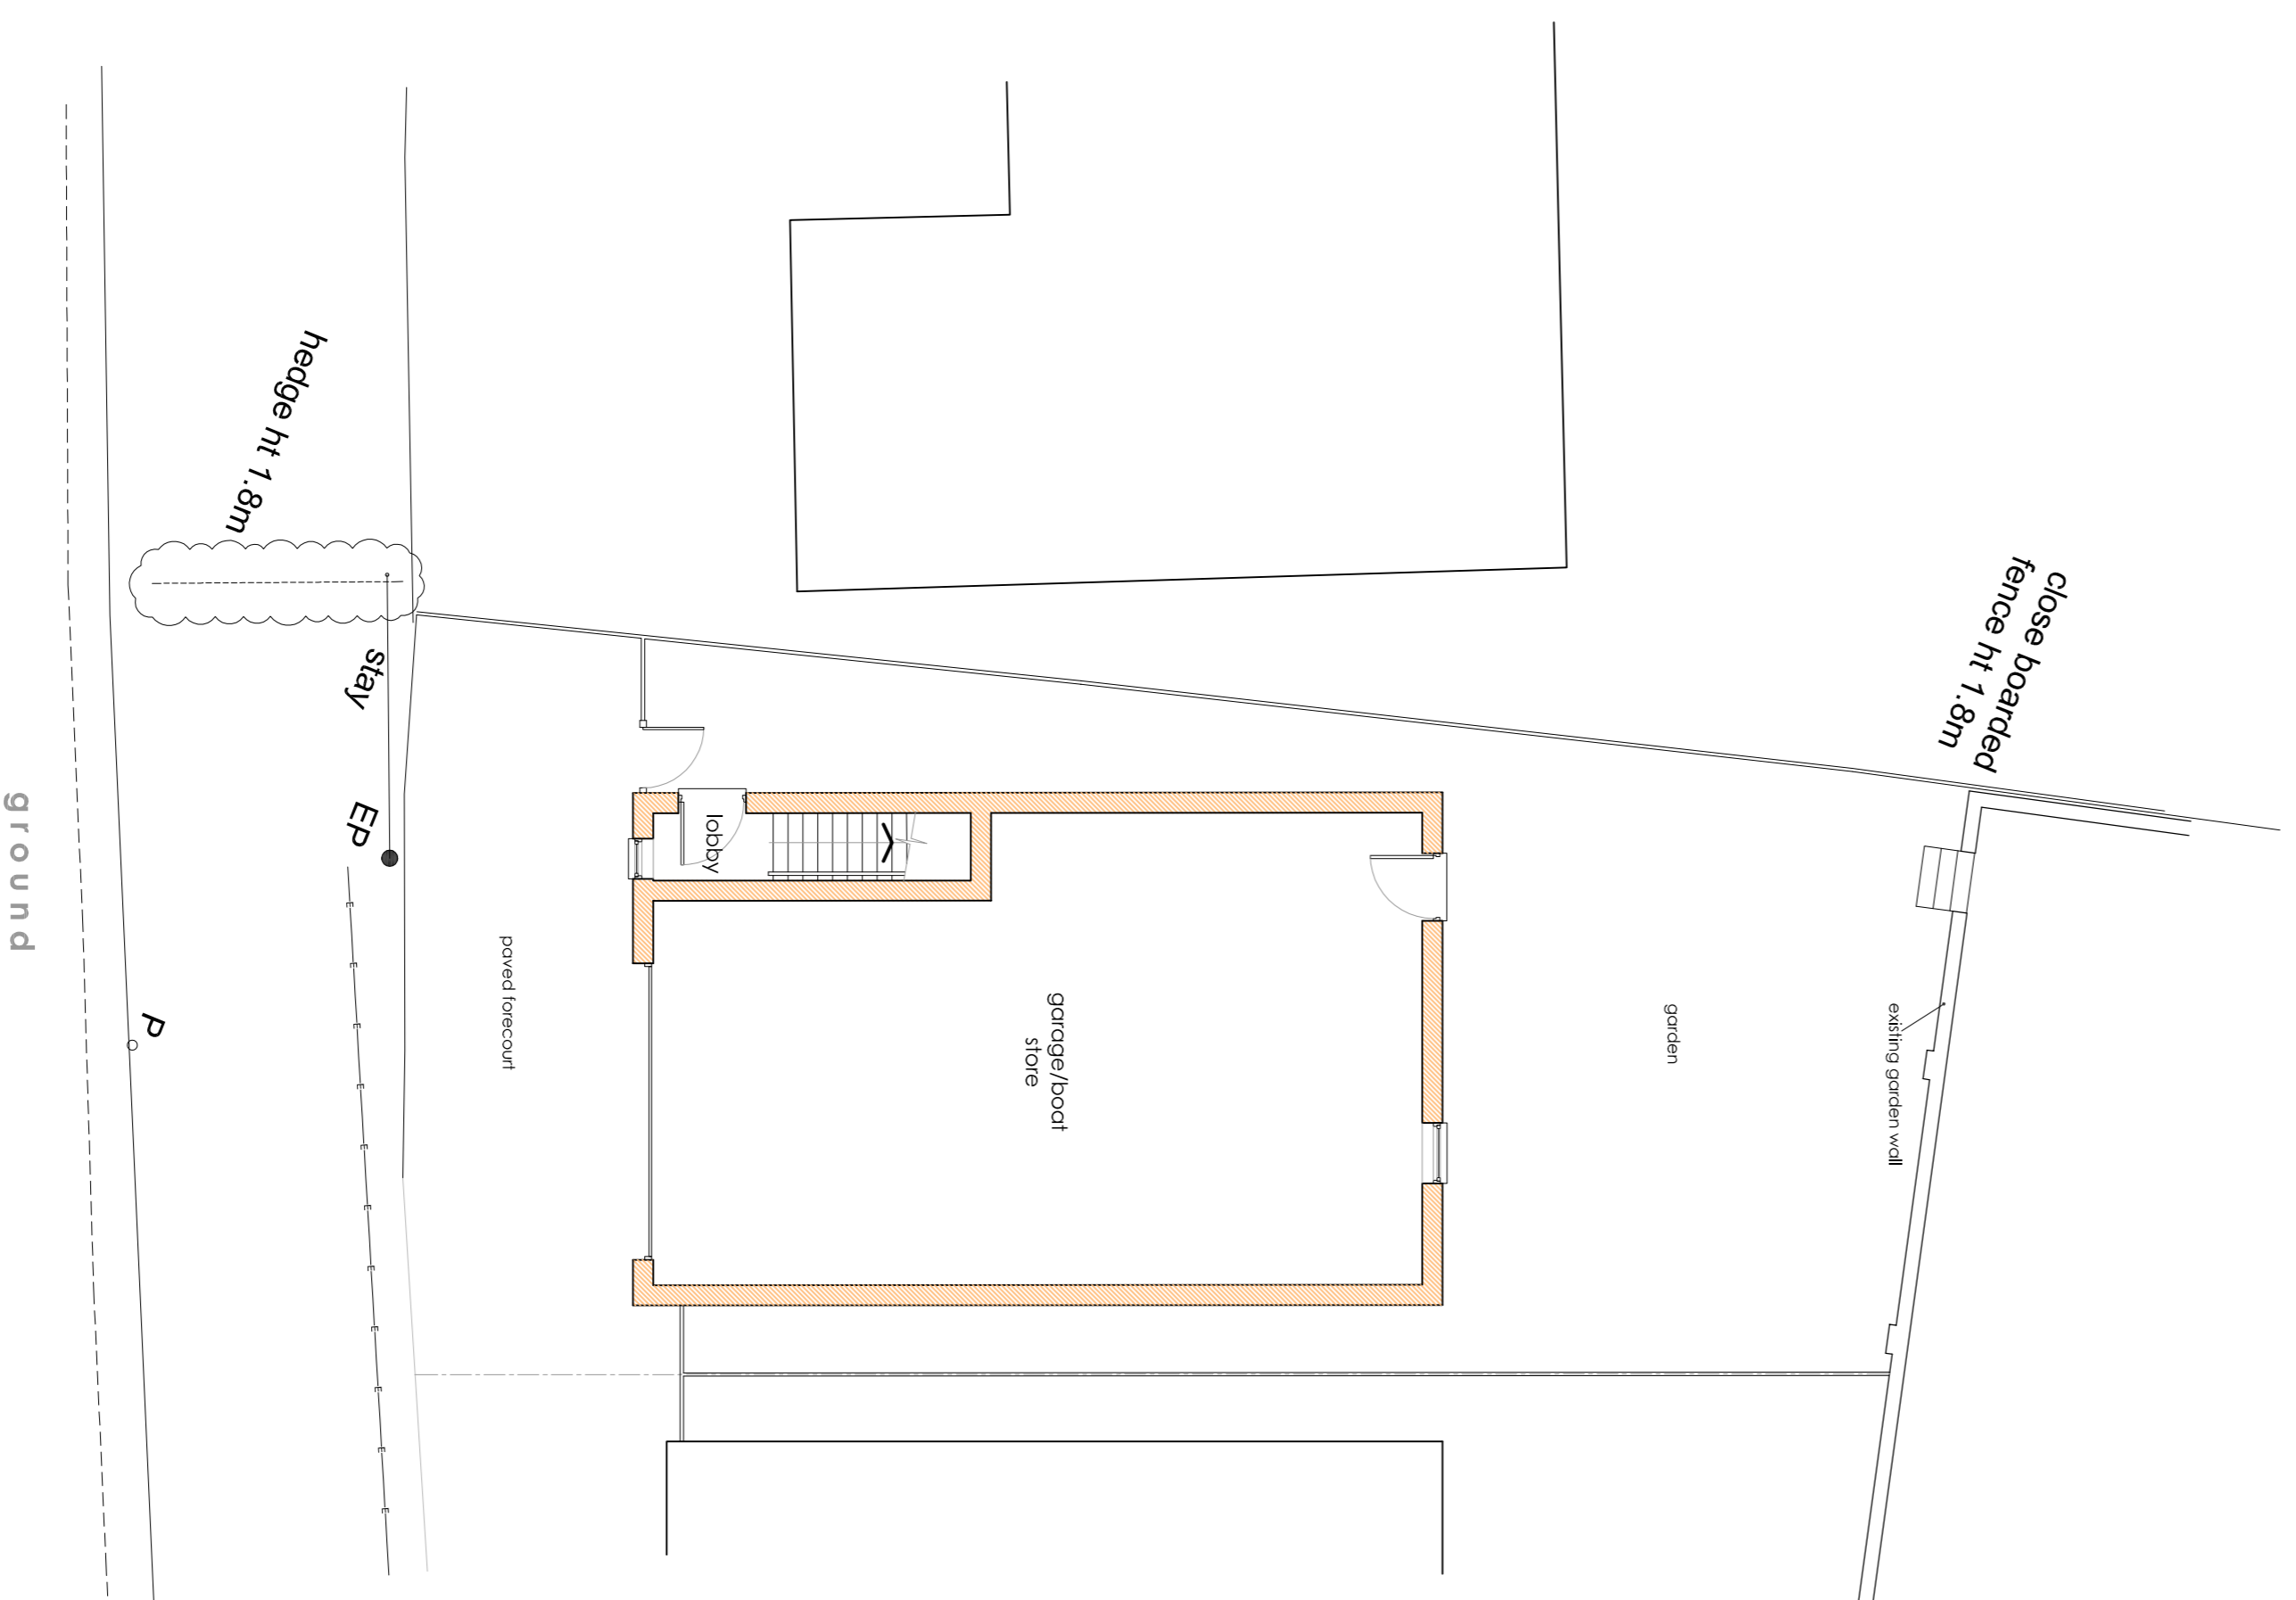

close boarded fence ht 1.8m

first

roof