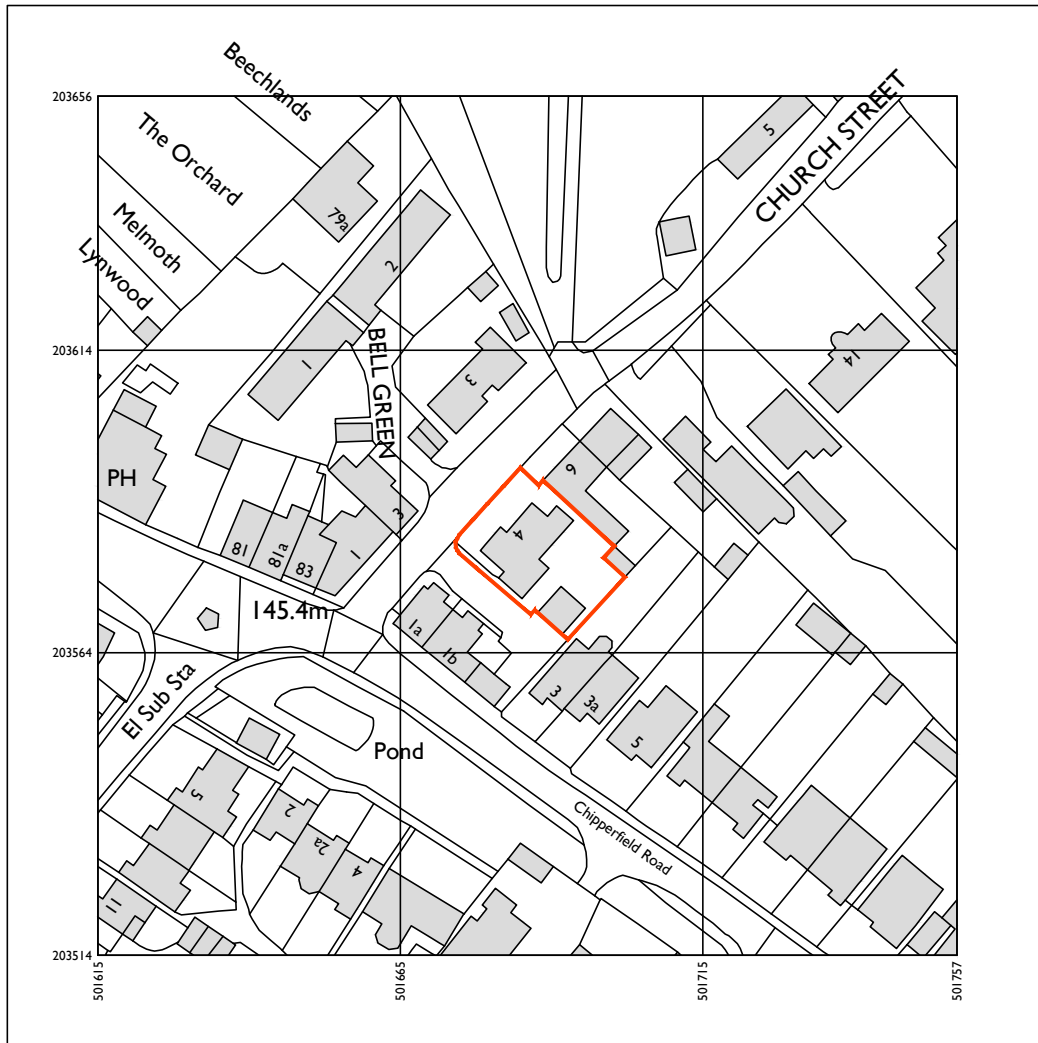

Job No. 431106	Location 4 Church St Bovingdon	Sketch No. SP01
Sketch By ukpm	Subject Site Location Plan 1:1250	Date 11.23

Produced on 20 November 2023 from the Ordnance Survey National Geographic Database and incorporating surveyed revision available at this date.
 This map shows the area bounded by 501615 203514, 501757 203514, 501757 203656, 501615 203656, 501615 203514
 Crown copyright and database rights 2023 OS 100054135. Supplied by copla ltd trading as UKPlanningMaps.com a licensed Ordnance Survey partner (OS 100054135).
 Data licence expires 20 November 2024. Unique plan reference: v2e/1028289/1386426