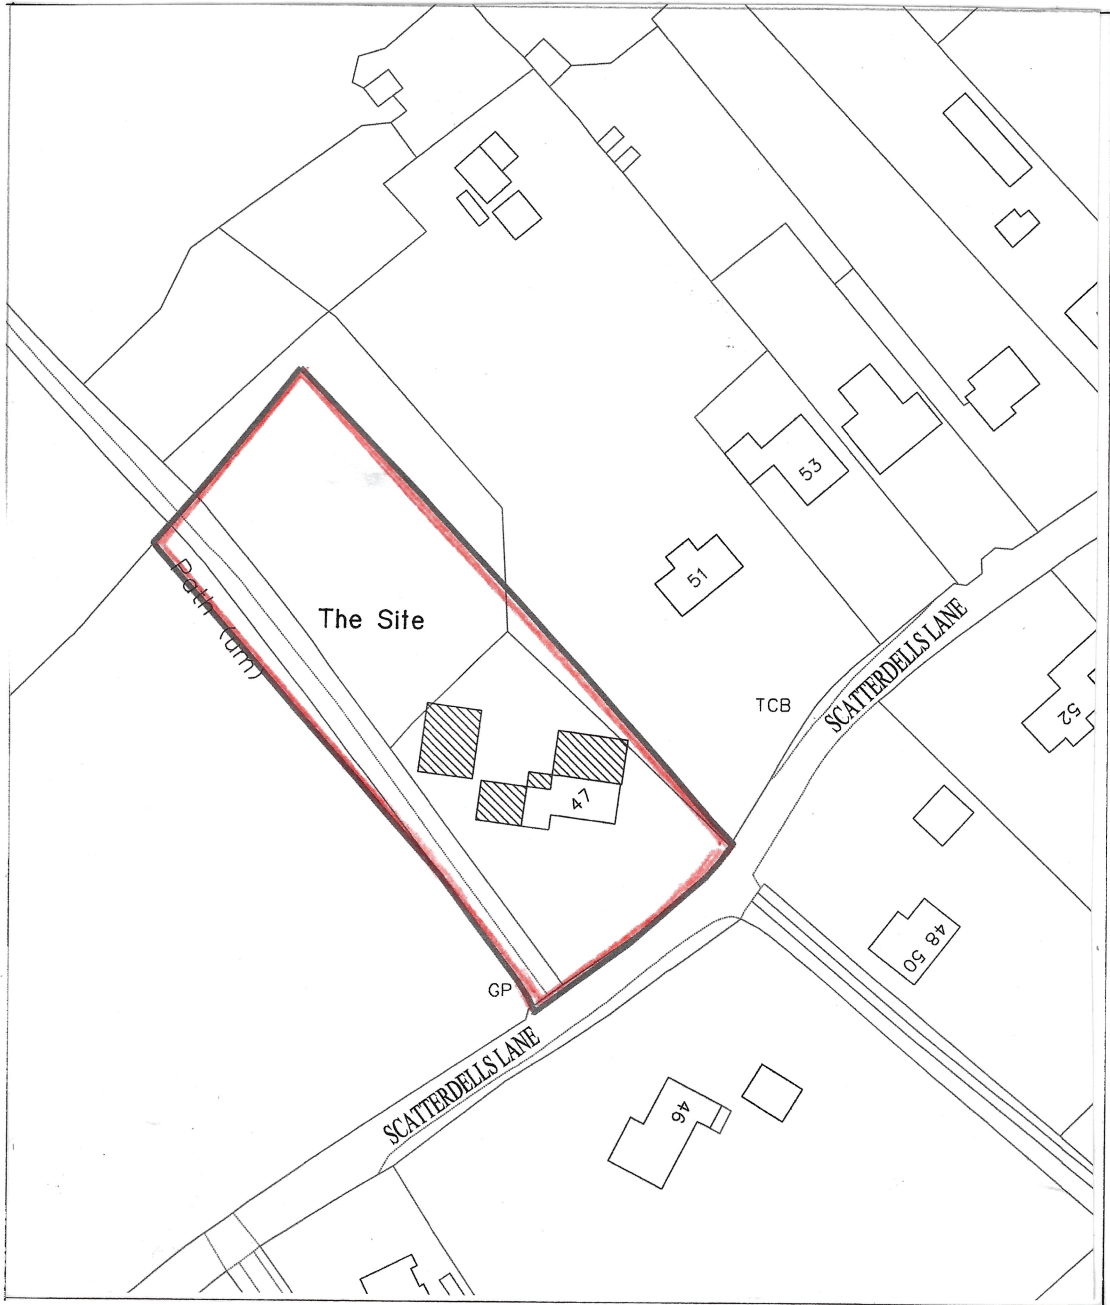

SITE LOCATION PLAN

Hazel Croft, 47 Scatterdells Lane, Chipperfield, Kings Langley, Herts, WD4 9EU

scale: 1/1250

date: Nov 2023