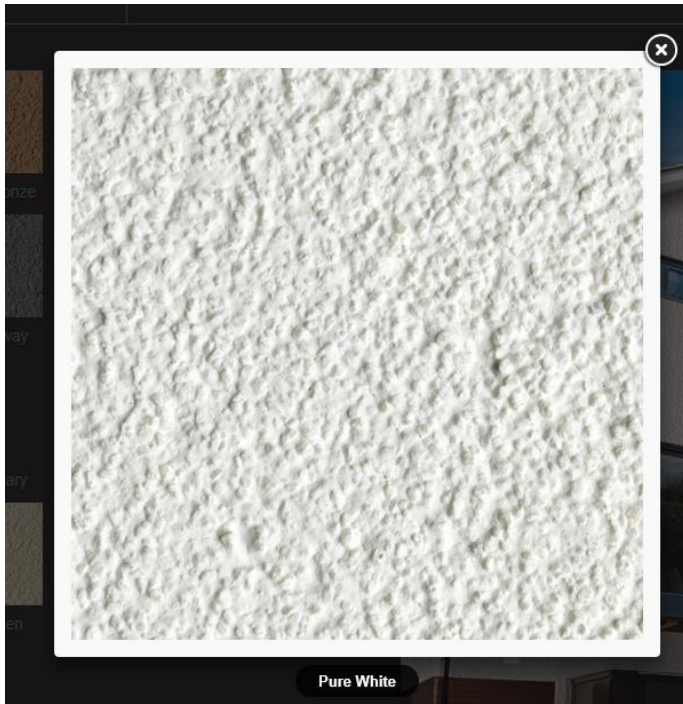

Planning Application Materials for Hareswood Cottage, Westerleigh

Grey pennet stone to the front elevation

Blue brick below the dpc and to heads of windows

65MM WIENERBERGER BLUE ENG PERF K209 BRICK

★★★★★ (0 reviews) | [Write review](#)

Product Code: 3904WIE170

Blue Class B Engineering Brick 65mm (Perforated) K209
(400no per pack)

Render to be Krend thru colour white colour or Weber Special white

Windows to be Aluminium Grey in colour

Roof tiles to be Pantiles- Brown red/ autumn