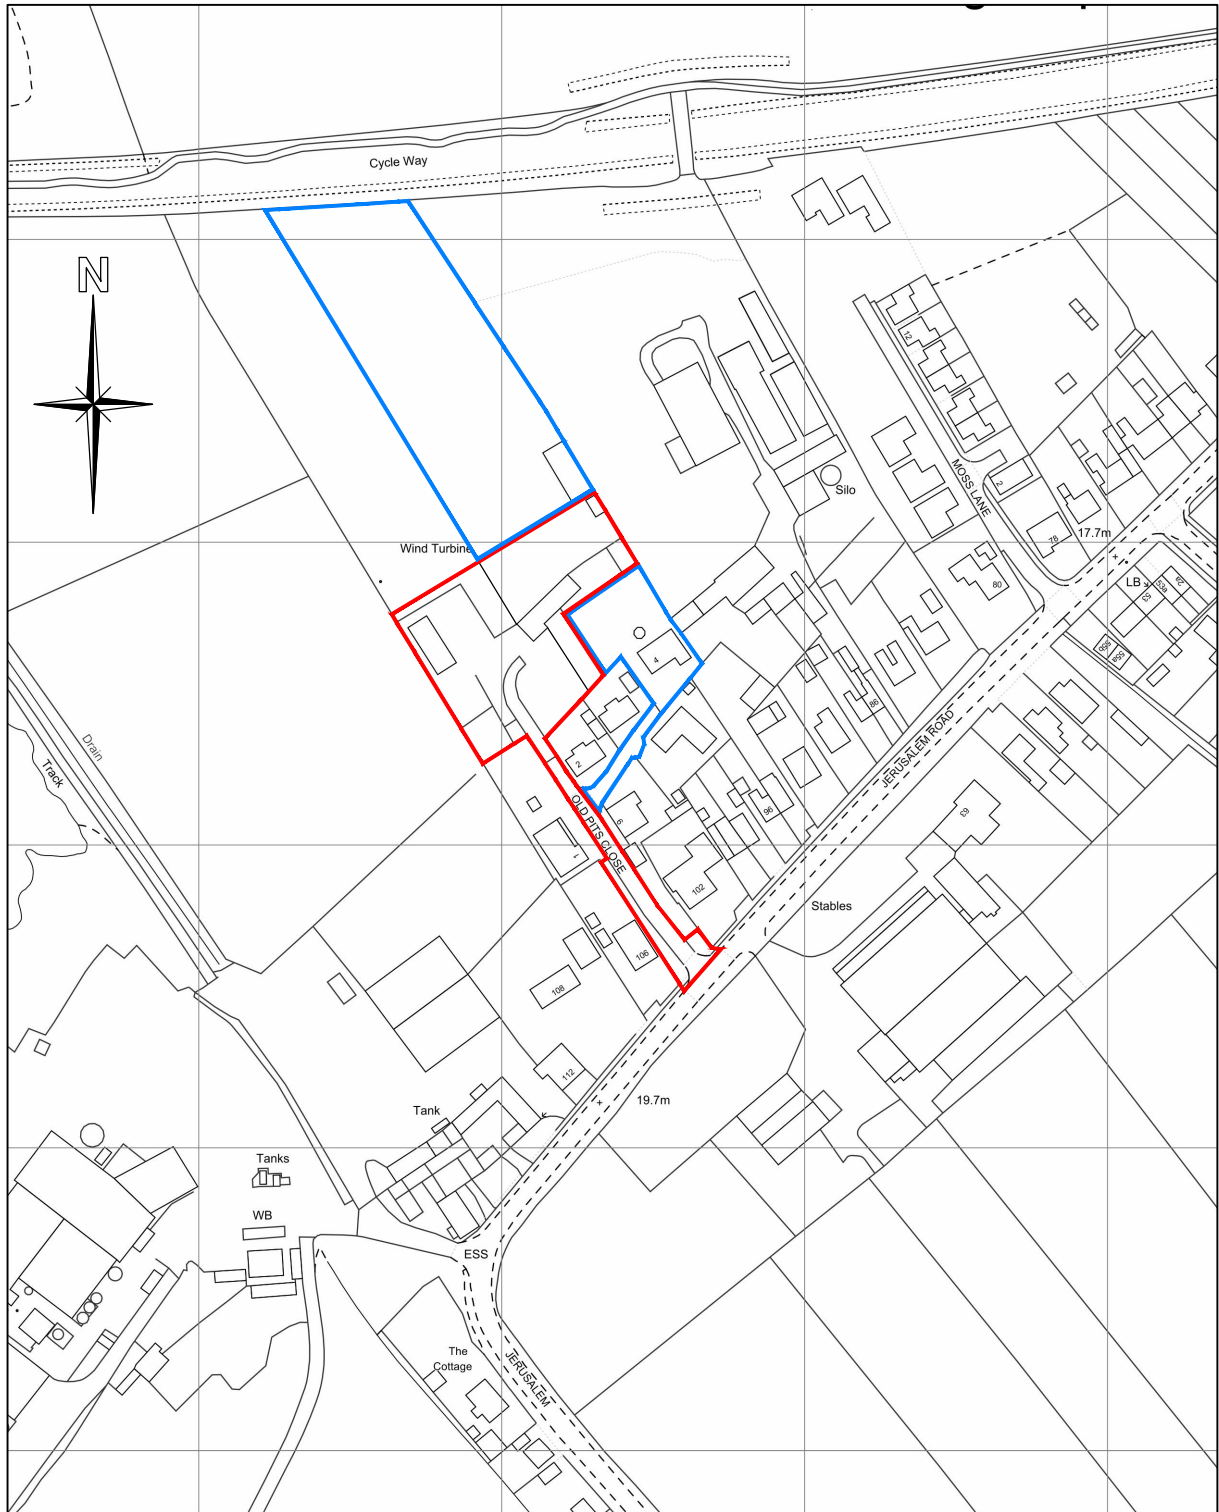

**Scale Bar**

Do not scale, use figured dimensions only. All discrepancies to be notified to Artech Designs Limited. This drawing remains the copyright of Artech Designs Limited.

			Drawing: <b>Site Location Plan</b>	
Revision	Description	Date	Status: <b>Planning</b>	 <p><b>Artech Designs Ltd</b>          Architectural Consultants          6 Meadow Rise - Saxilby          Lincoln - LN1 2HW          Tel 01522 803362          Mob 07808 815366          martin@artechdesigns.co.uk  <a href="http://www.artechdesigns.co.uk">www.artechdesigns.co.uk</a></p>
<b>Mr A Jones</b>			Scale: <b>1:2500 @ A4</b>	
2no Plot Residential Development Old Pits Close, Skellingthorpe Lincoln, Lincolnshire			Date: <b>November 2023</b>	
			Drwg. No: <b>1564J/010</b>	
			Revision: .      Drawn by .	