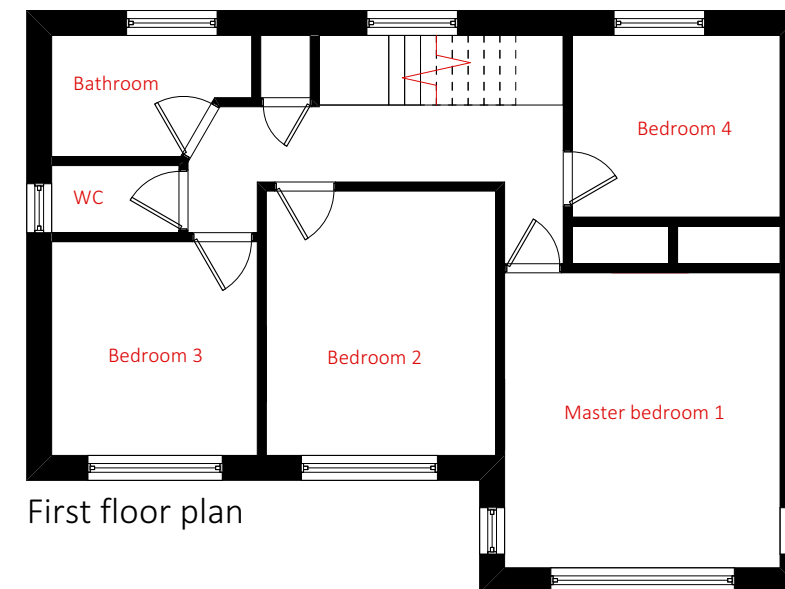

Front elevation

Side elevation

Rear elevation

Side elevation

Ground floor plan

First floor plan

Skerryvore Designs Ltd
 skerryvoredesigns.co.uk
 Phone **01633 897922**
 Mobile **07816 934352**
 contact@skerryvoredesigns.co.uk

JOB
TITLE 12 Holly Grove
 CF14 0UJ

DRAWING
TITLE Existing
 Plans and
 Elevations

DRAWING No. SD866 P01
SCALE 1:100 & 1:200 @ A3
DATE OCT 2023