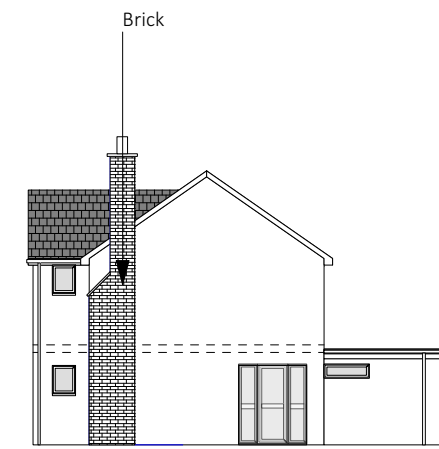

Front elevation

Side elevation

Rear elevation

Side elevation

Ground floor plan

First floor plan

Skerryvore Designs Ltd
 skerryvoredesigns.co.uk
 Phone **01633 897922**
 Mobile **07816 934352**
 contact@skerryvoredesigns.co.uk

JOB
TITLE 12 Holly Grove
 CF14 0UJ

DRAWING
TITLE Existing
 Plans and
 Elevations

DRAWING No. SD866 P01
SCALE 1:100 & 1:200 @ A3
DATE OCT 2023