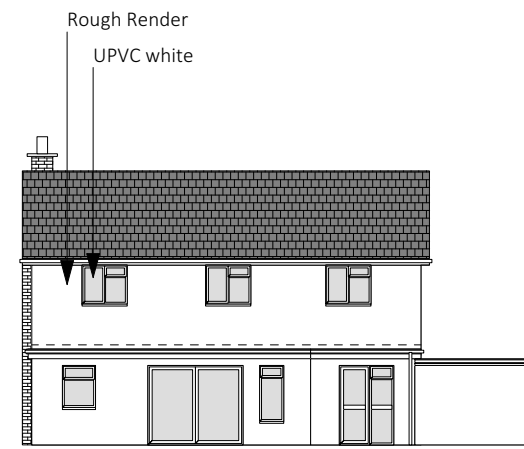

Front elevation

Side elevation

Rear elevation

Side elevation

Ground floor plan

First floor plan

Skerryvore Designs Ltd
 skerryvoredesigns.co.uk
 Phone **01633 897922**
 Mobile **07816 934352**
 contact@skerryvoredesigns.co.uk

JOB
TITLE 12 Holly Grove
 CF14 0UJ

DRAWING
TITLE Existing
 Plans and
 Elevations

DRAWING No. SD866 P01
SCALE 1:100 & 1:200 @ A3
DATE OCT 2023