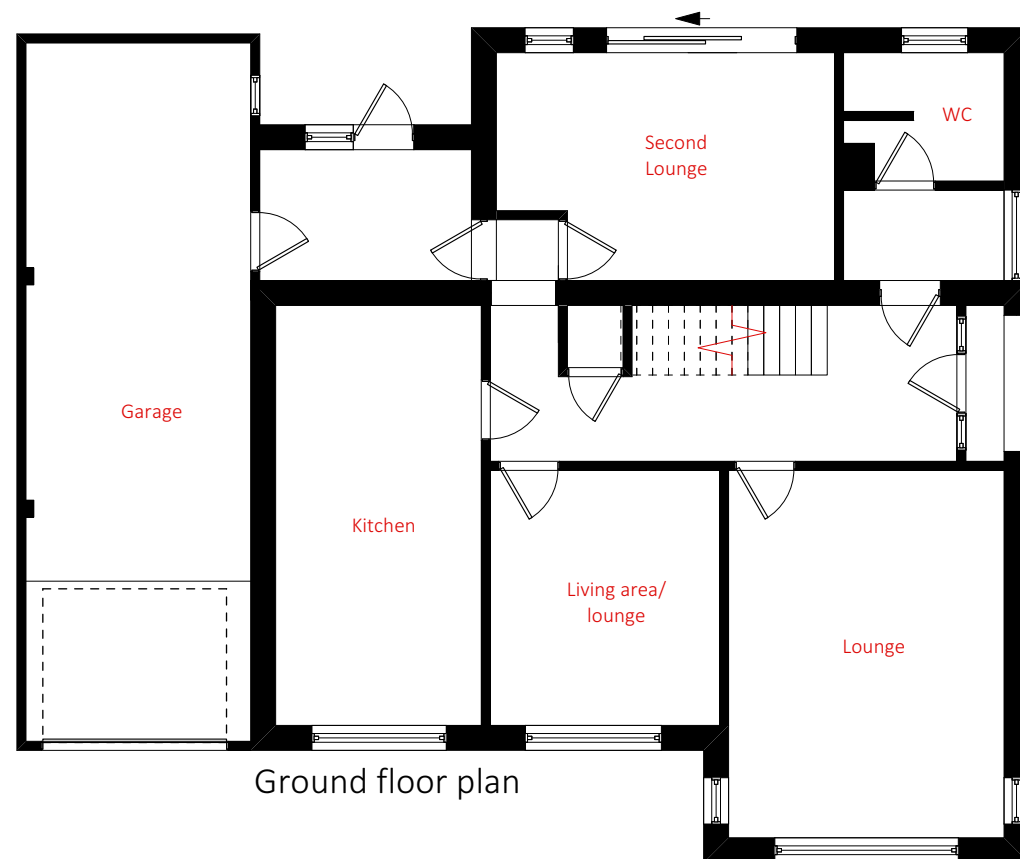

Front elevation

Side elevation

Rear elevation

Side elevation

Ground floor plan

First floor plan

Skerryvore Designs Ltd
 skerryvoredesigns.co.uk
 Phone **01633 897922**
 Mobile **07816 934352**
 contact@skerryvoredesigns.co.uk

JOB
TITLE 12 Holly Grove
 CF14 0UJ

DRAWING
TITLE Existing
 Plans and
 Elevations

DRAWING No. SD866 P01
SCALE 1:100 & 1:200 @ A3
DATE OCT 2023