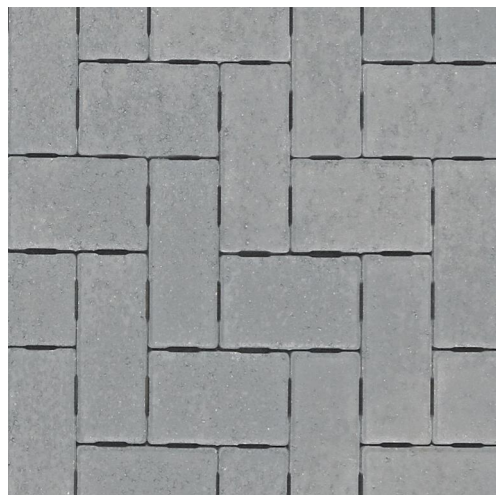

MARLEY CONCRETE ROOF TILES

Marley.co.uk
Marley Edgemere Interlocking roof tiles
Colour: Smooth Grey
Size - 420 x 330mm

LOCATION: roof

Sliding Door

Anthracite grey sliding doors

LOCATION: façade

MONOCOUCHE RENDER SYSTEM

XF White

LOCATION: façade

Windows

Anthracite grey windows

LOCATION: façade

Grey Facing Bricks - Soldier brick

Ibstock 65mm Lodge Lane
Solid Smooth Blue
Size H x L x W: 65mm x 215mm x 103mm

LOCATION: over windows & doors

Garage Door

40mm Insulated Sectional
Garage Door *RAL9005 BLACK

LOCATION: garage

PERMEABLE BLOCK PAVING

Aquaflow - Concrete Block Paving
Color: Charcoal
Size: x 150 x 50 mm

LOCATION: driveway

Project: 19 Hillside Rd,
South Benfleet,
Benfleet
SS7 1JR