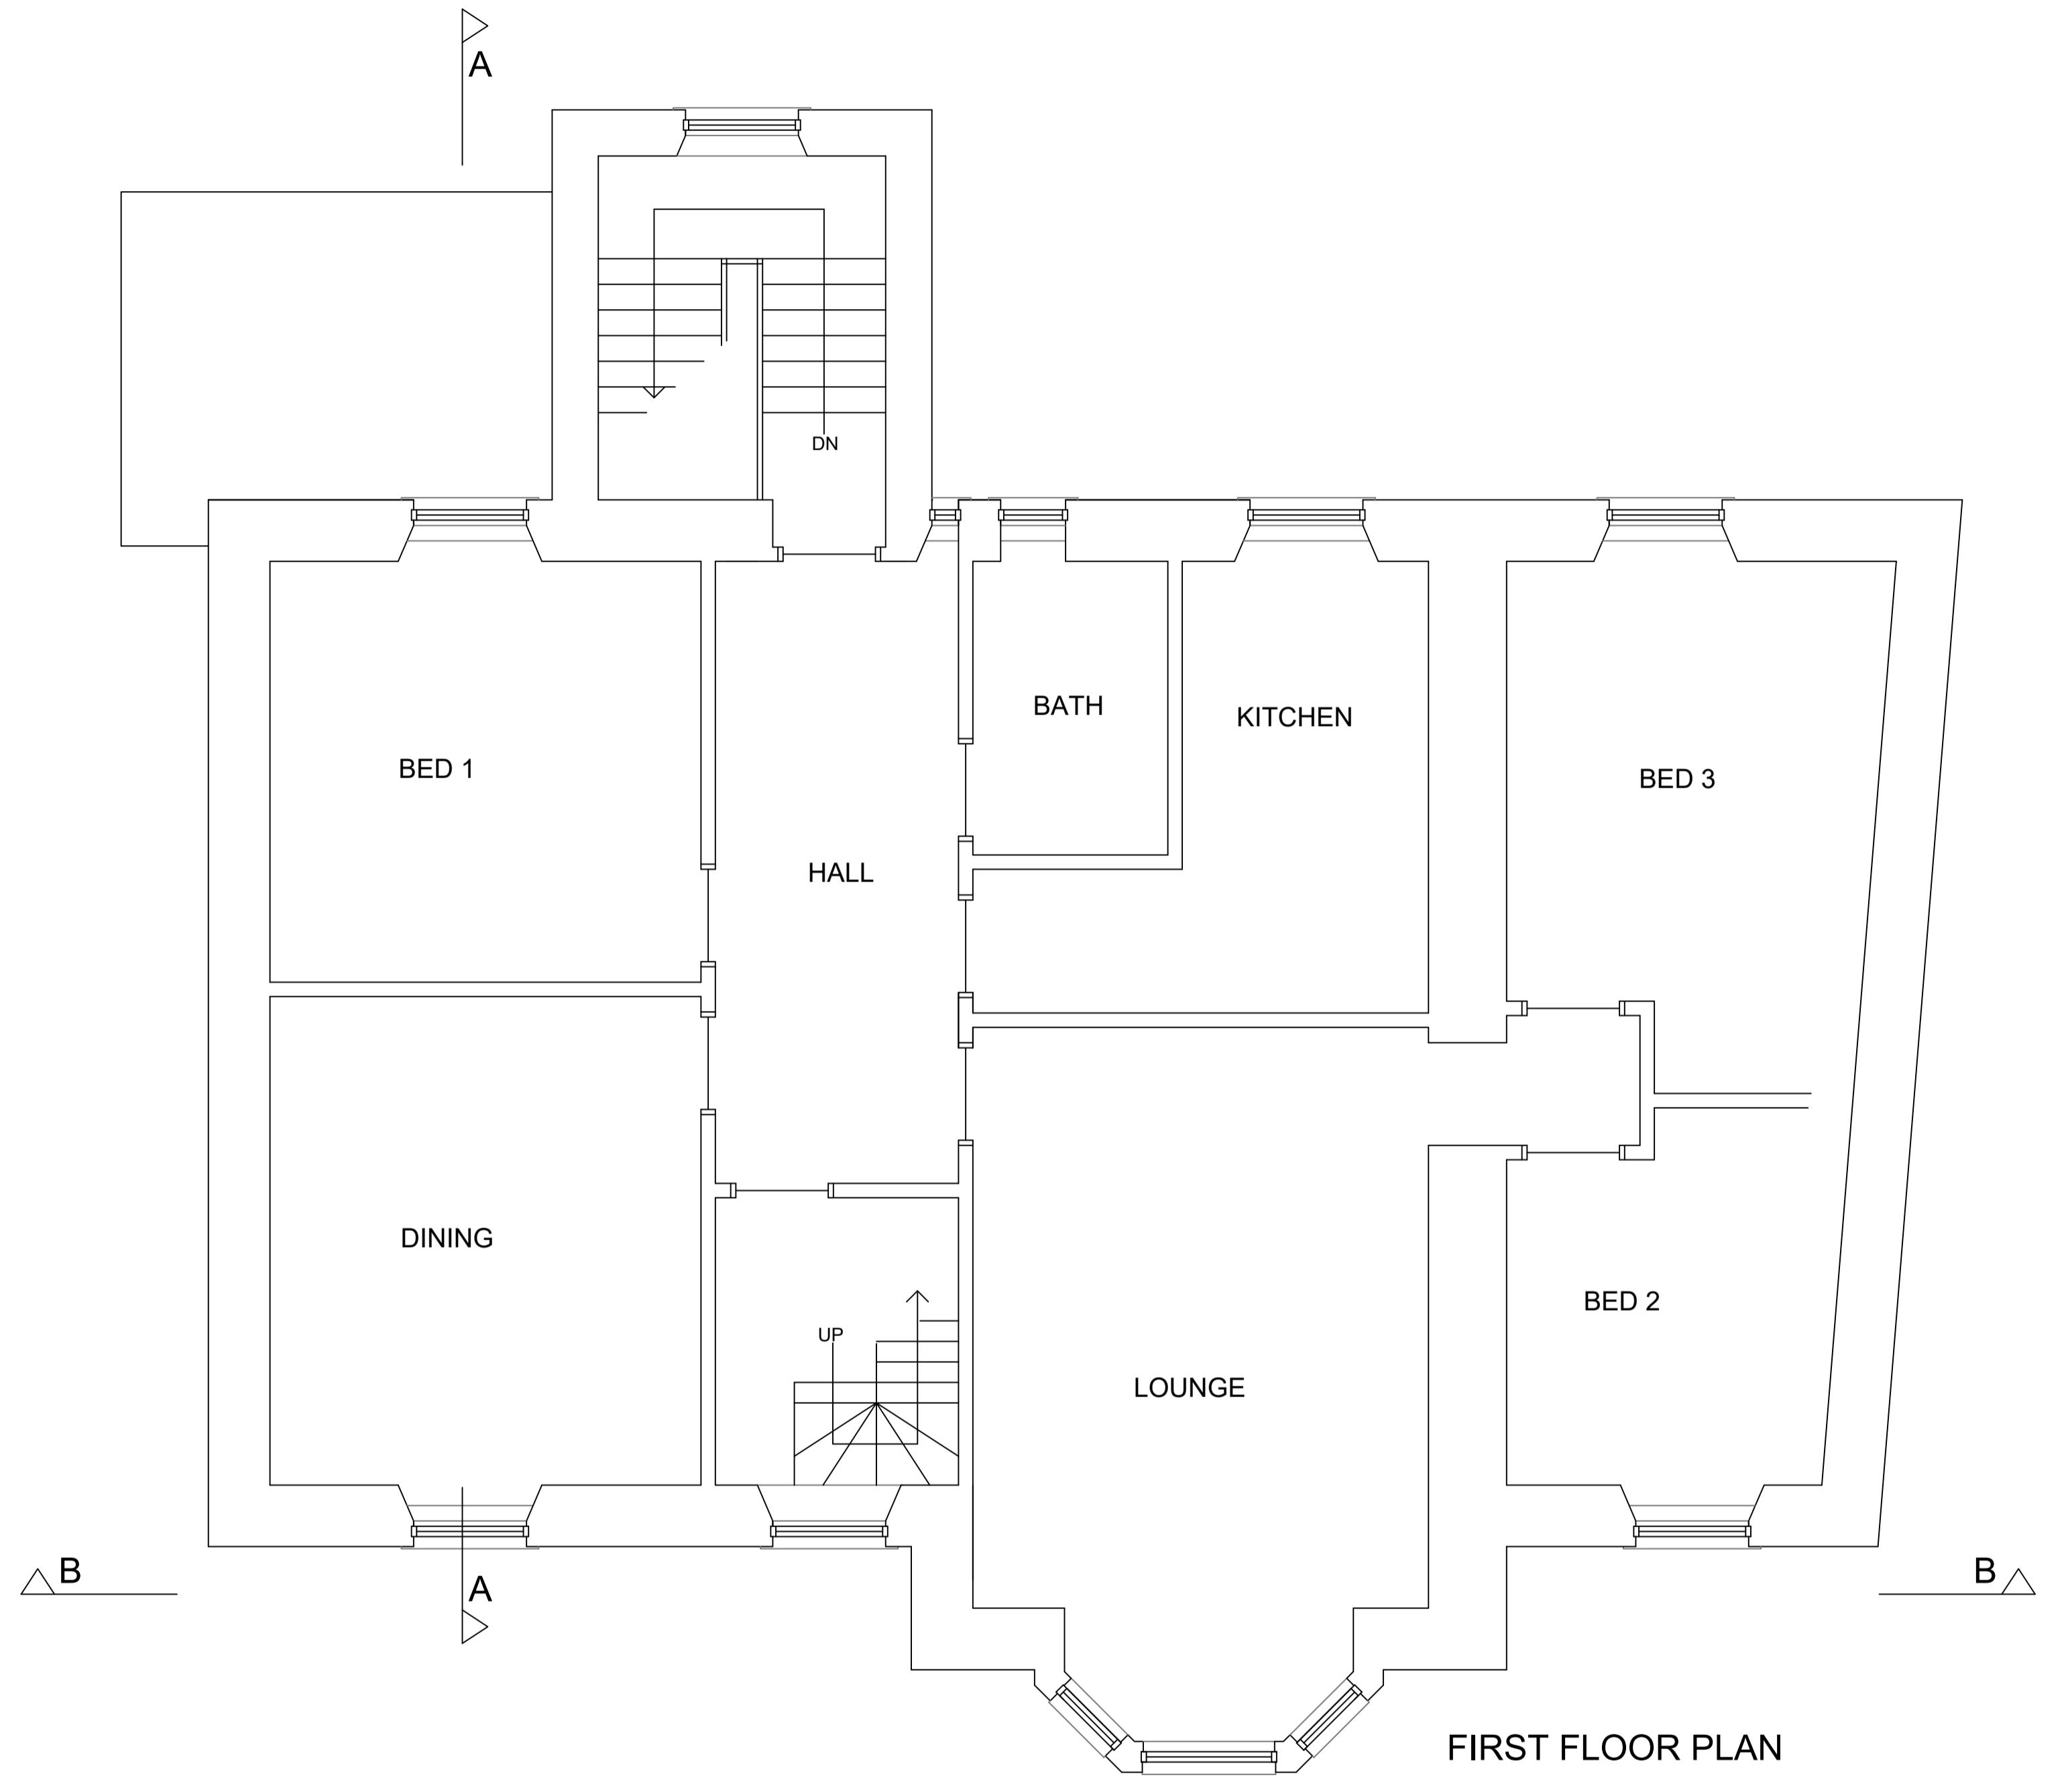

SECOND FLOOR PLAN

FIRST FLOOR PLAN

GROUND FLOOR PLAN

0 1 2 3 4 5 metres

SCALE FOR DRAWING 1:50 AT A1

UPPER FLAT
2 ST AYLES CRESCENT,
ANSTRUTHER, FIFE KY10 3HE
ALTERATIONS

PLANS AS EXISTING
SCALE 1:50 (printed at A1)
September 2023

DRAWING No 2023/11/PL01