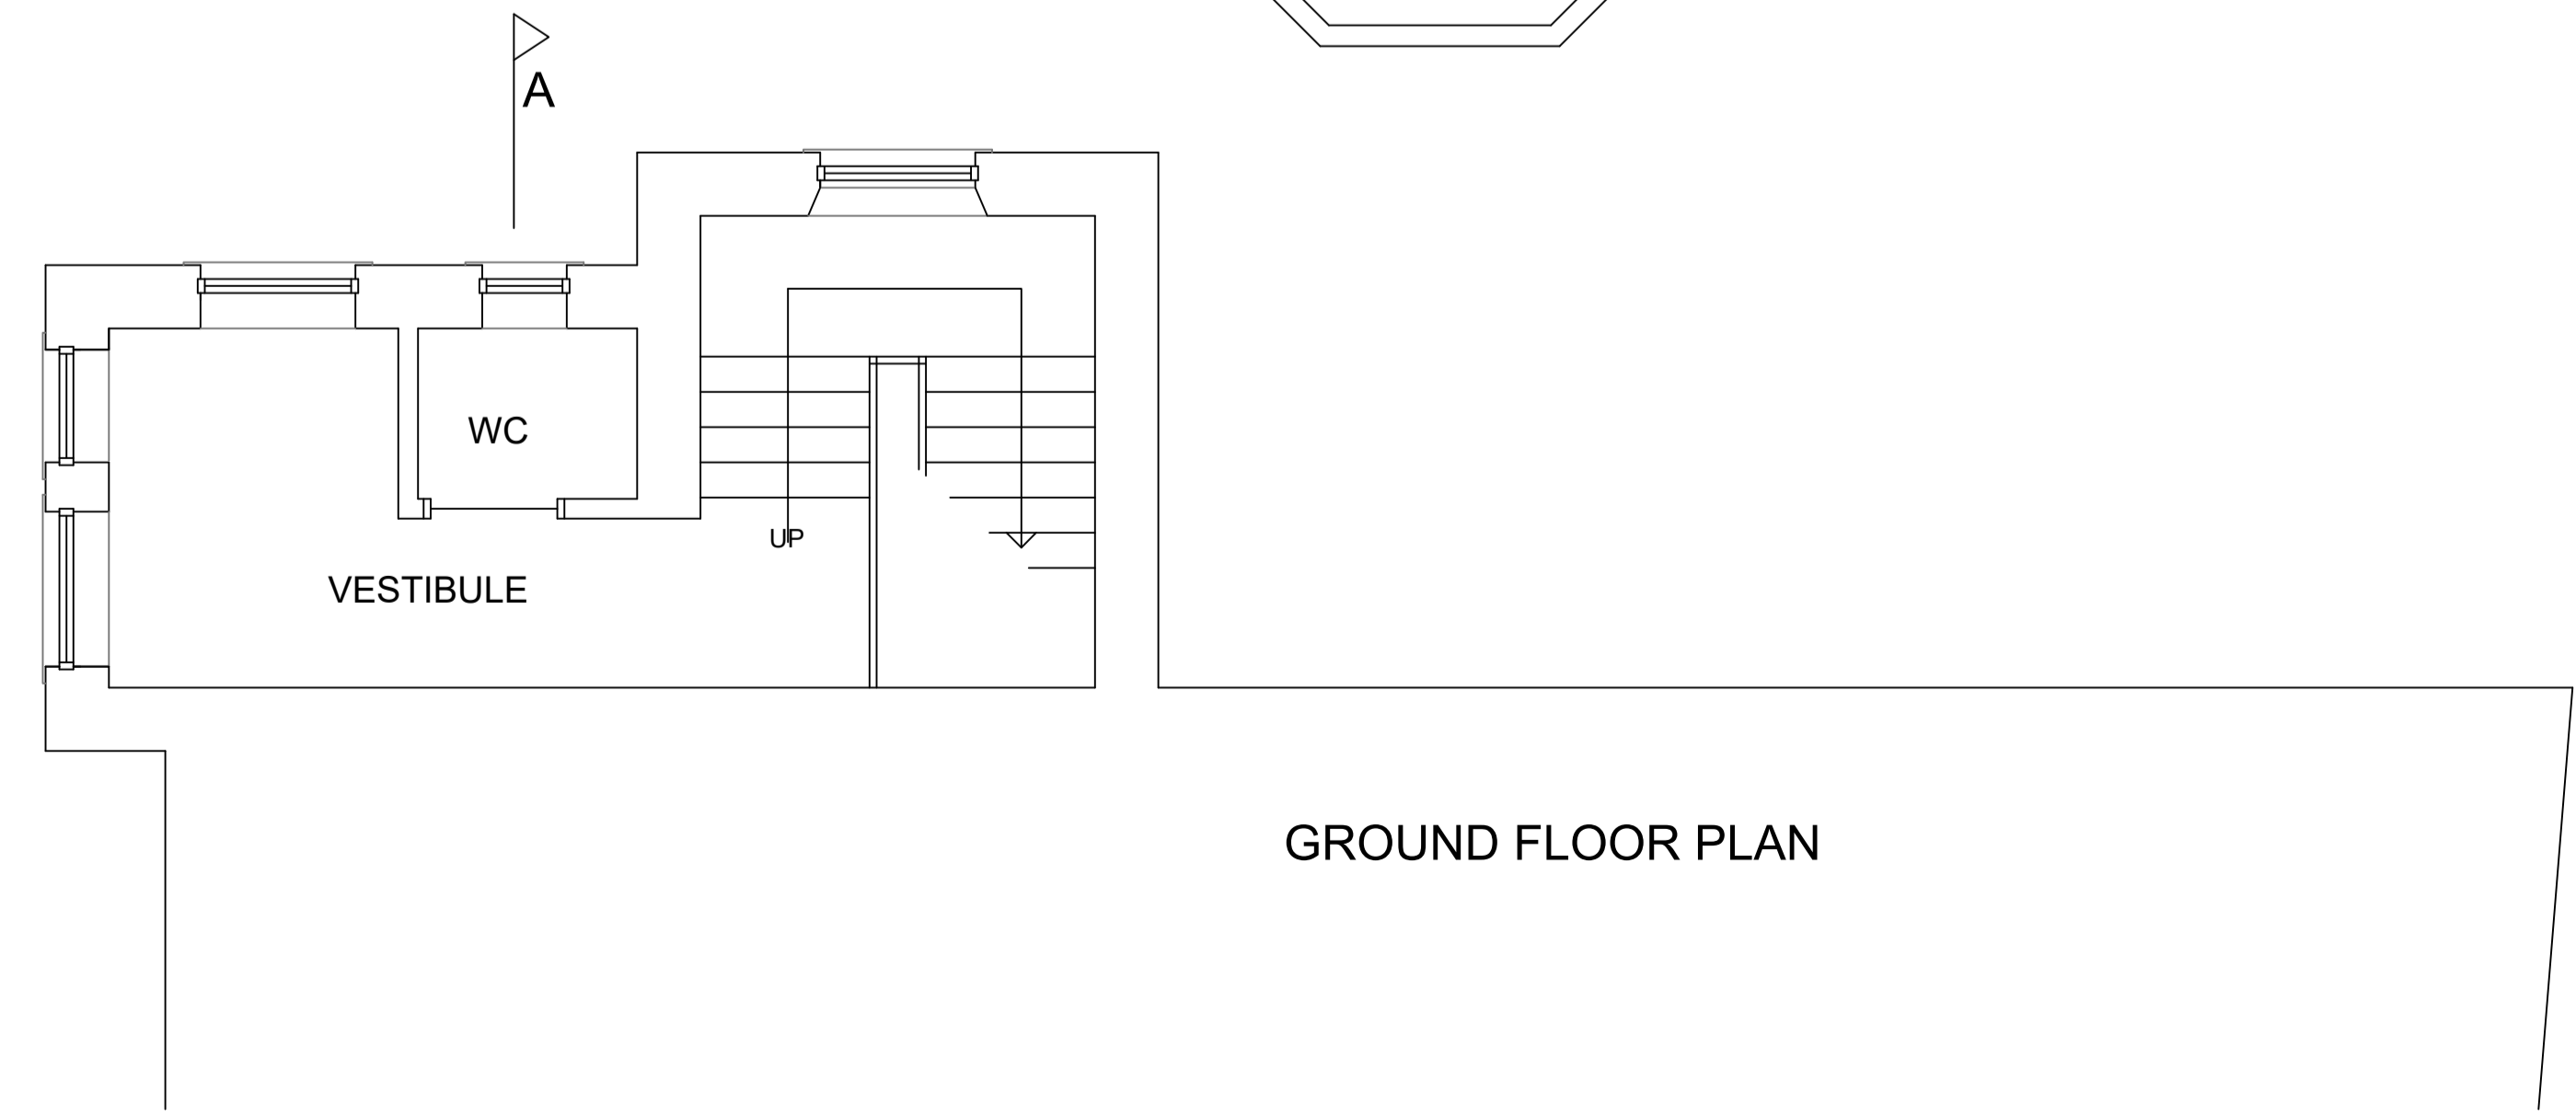

SECOND FLOOR PLAN

FIRST FLOOR PLAN

GROUND FLOOR PLAN

0 1 2 3 4 5 metres

SCALE FOR DRAWING 1:50 AT A1

UPPER FLAT
2 ST AYLES CRESCENT,
ANSTRUTHER, FIFE KY10 3HE
ALTERATIONS

PLANS AS EXISTING
SCALE 1:50 (printed at A1)
September 2023

DRAWING No 2023/11/PL01