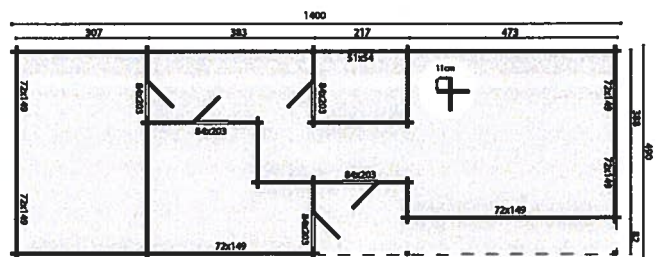

The Highland Council
eProcessing Centre
Date Received:
19 OCT 2023

40.7314
Slane

All sizes are approximate and in cm

64,5m²

167,7m³

76m²

70mm

4-14-4mm

1500/1500/1700kg
1500/450kg

600x120x70/600x120x70cm
600x120x80/600x120x70cm
210x120x130cm