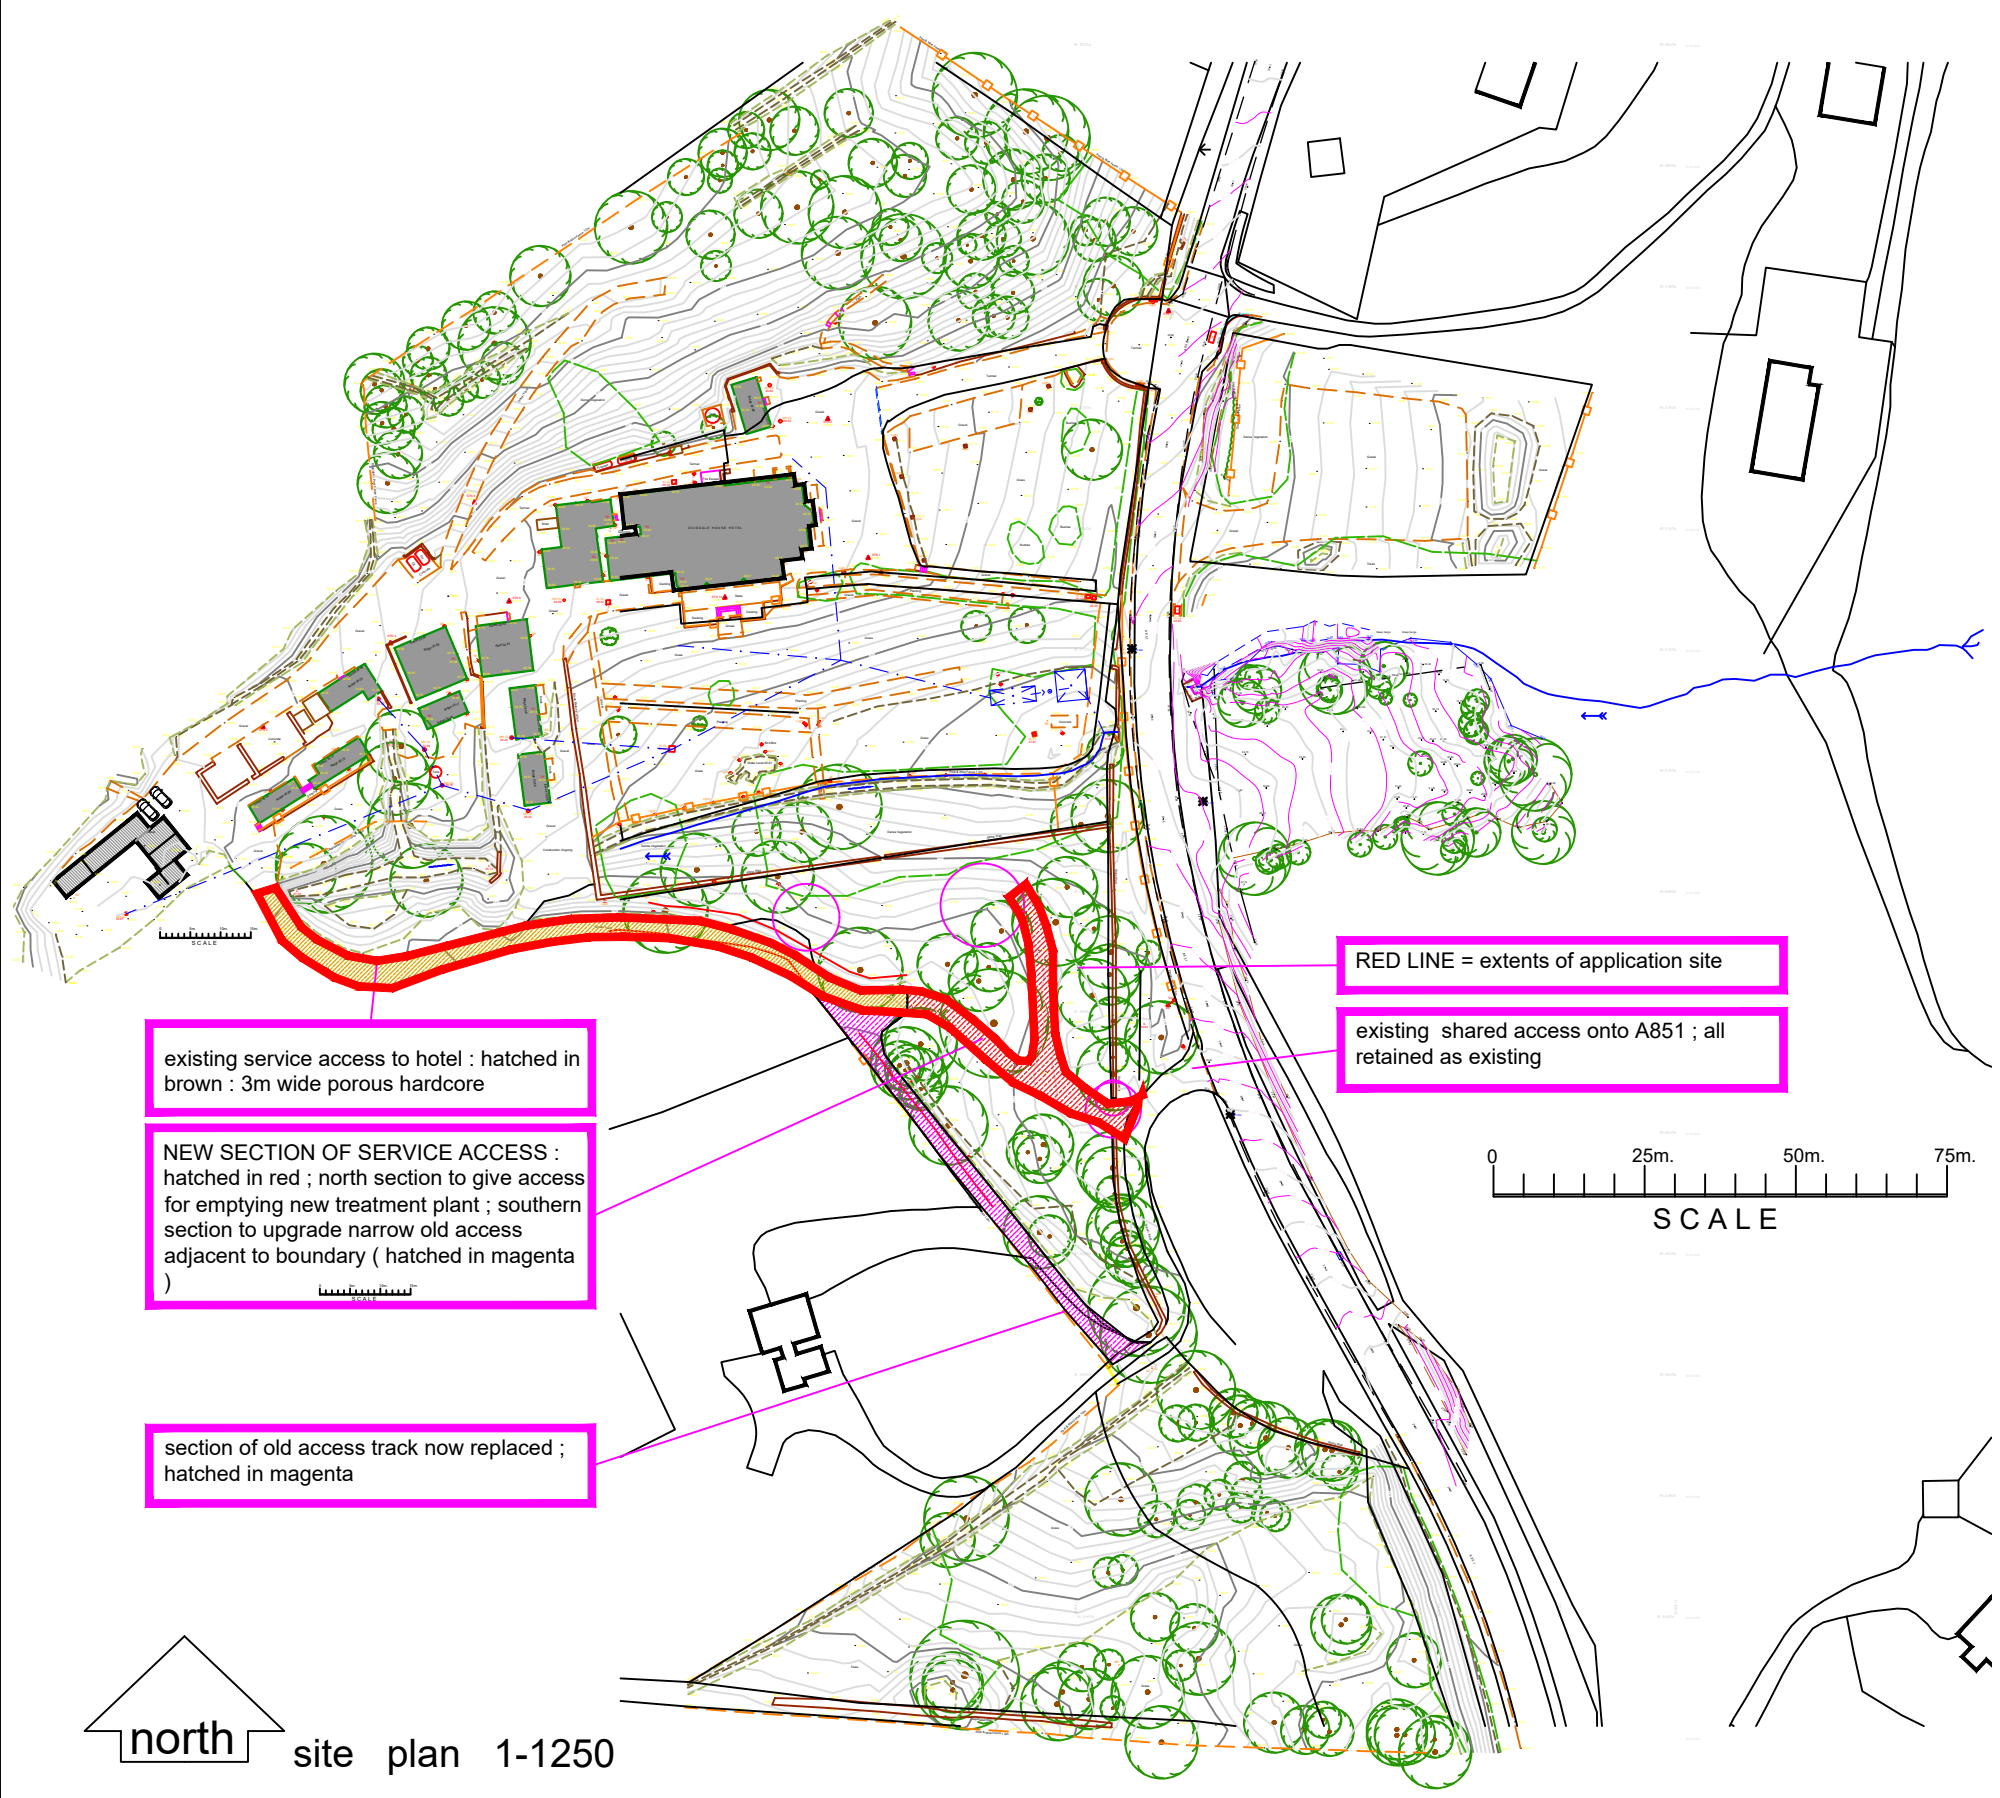

site location plan : service access

duisdale house hotel : isle of skye

existing service access to hotel : hatched in brown : 3m wide porous hardcore

NEW SECTION OF SERVICE ACCESS : hatched in red ; north section to give access for emptying new treatment plant ; southern section to upgrade narrow old access adjacent to boundary ( hatched in magenta )

section of old access track now replaced ; hatched in magenta

RED LINE = extents of application site

existing shared access onto A851 ; all retained as existing

  
 north site plan 1-1250

chartered architect  
 1 waterloo : isle of skye  
<http://www.grigor-taylorassociates.co.uk>  
 tansygd@btinternet.com : 07720059219

service access improvements : dunsdale house  
 for anne gracie  
 scale 1-1250@a3  
 dwg no. 989A-101a

grigor-taylor associates  
chartered architect