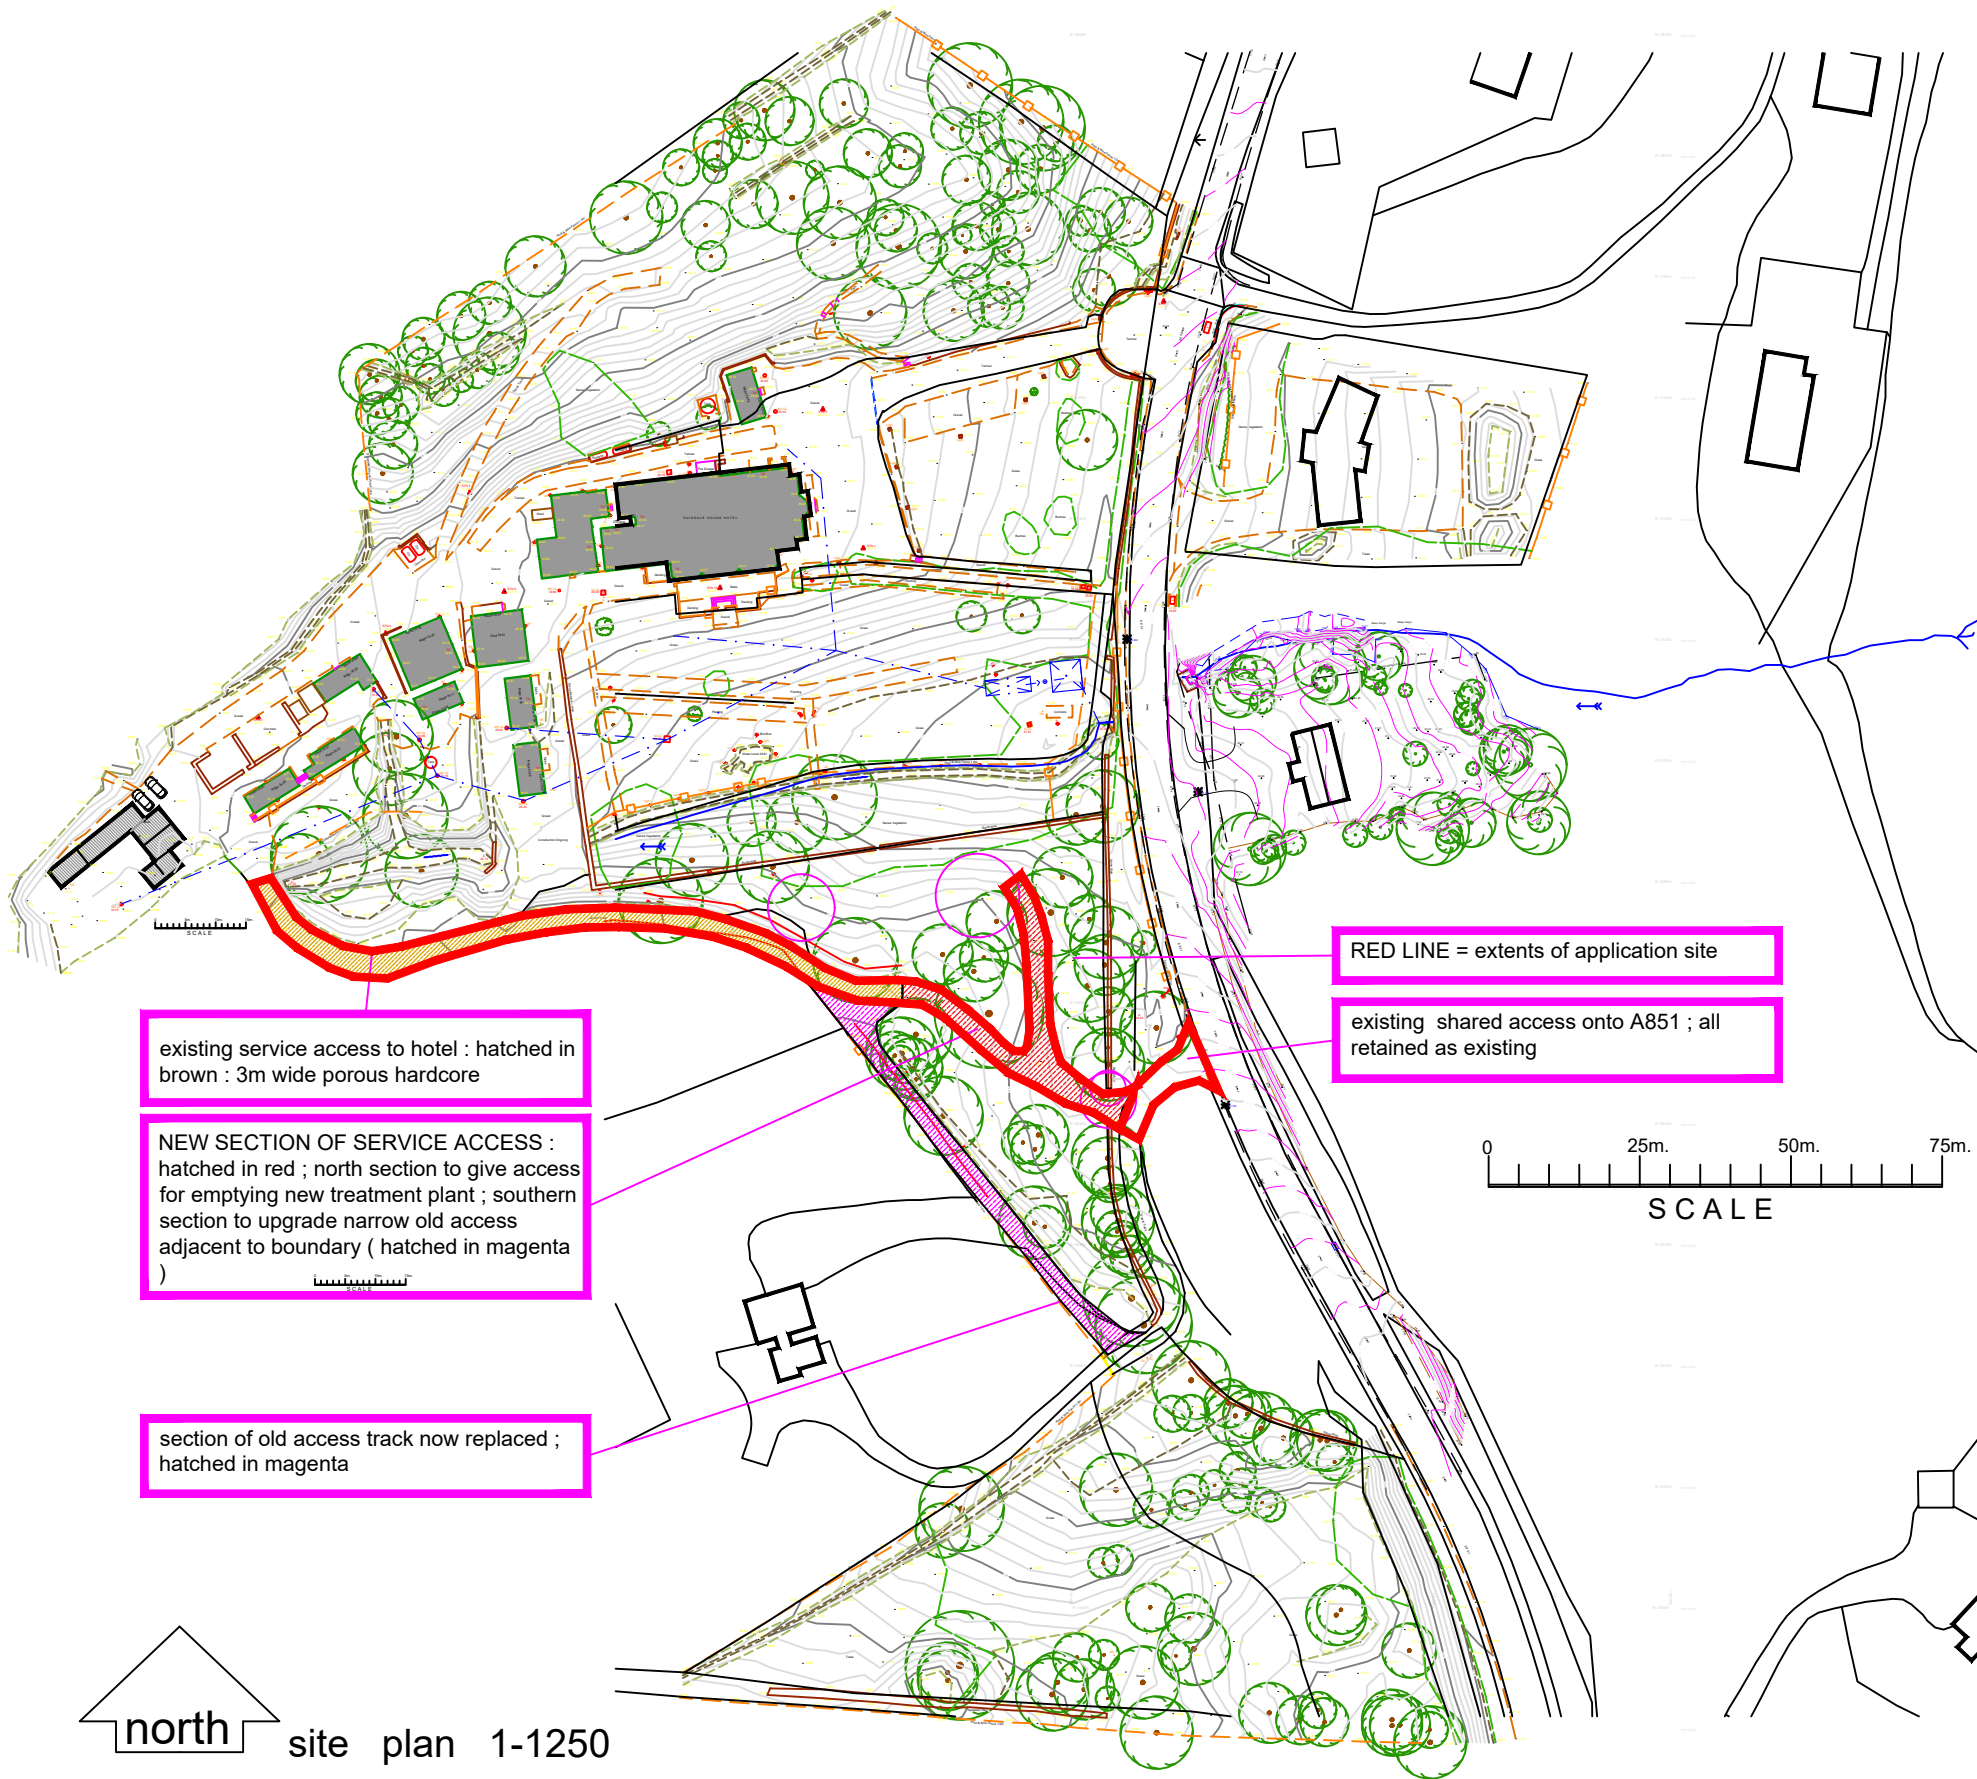

site location plan : service access

duisdale house hotel : isle of skye

existing service access to hotel : hatched in brown : 3m wide porous hardcore

NEW SECTION OF SERVICE ACCESS : hatched in red ; north section to give access for emptying new treatment plant ; southern section to upgrade narrow old access adjacent to boundary (hatched in magenta)

section of old access track now replaced ; hatched in magenta

RED LINE = extents of application site

existing shared access onto A851 ; all retained as existing

north site plan 1-1250

chartered architect
 1 waterloo : isle of skye
<http://www.grigor-taylorassociates.co.uk>
 tansygd@btinternet.com : 07720059219

service access improvements : duisdale house
 for anne gracie
 scale 1-1250@a3
 dwg no. 989A-101b

grigor-taylor associates
 chartered architect