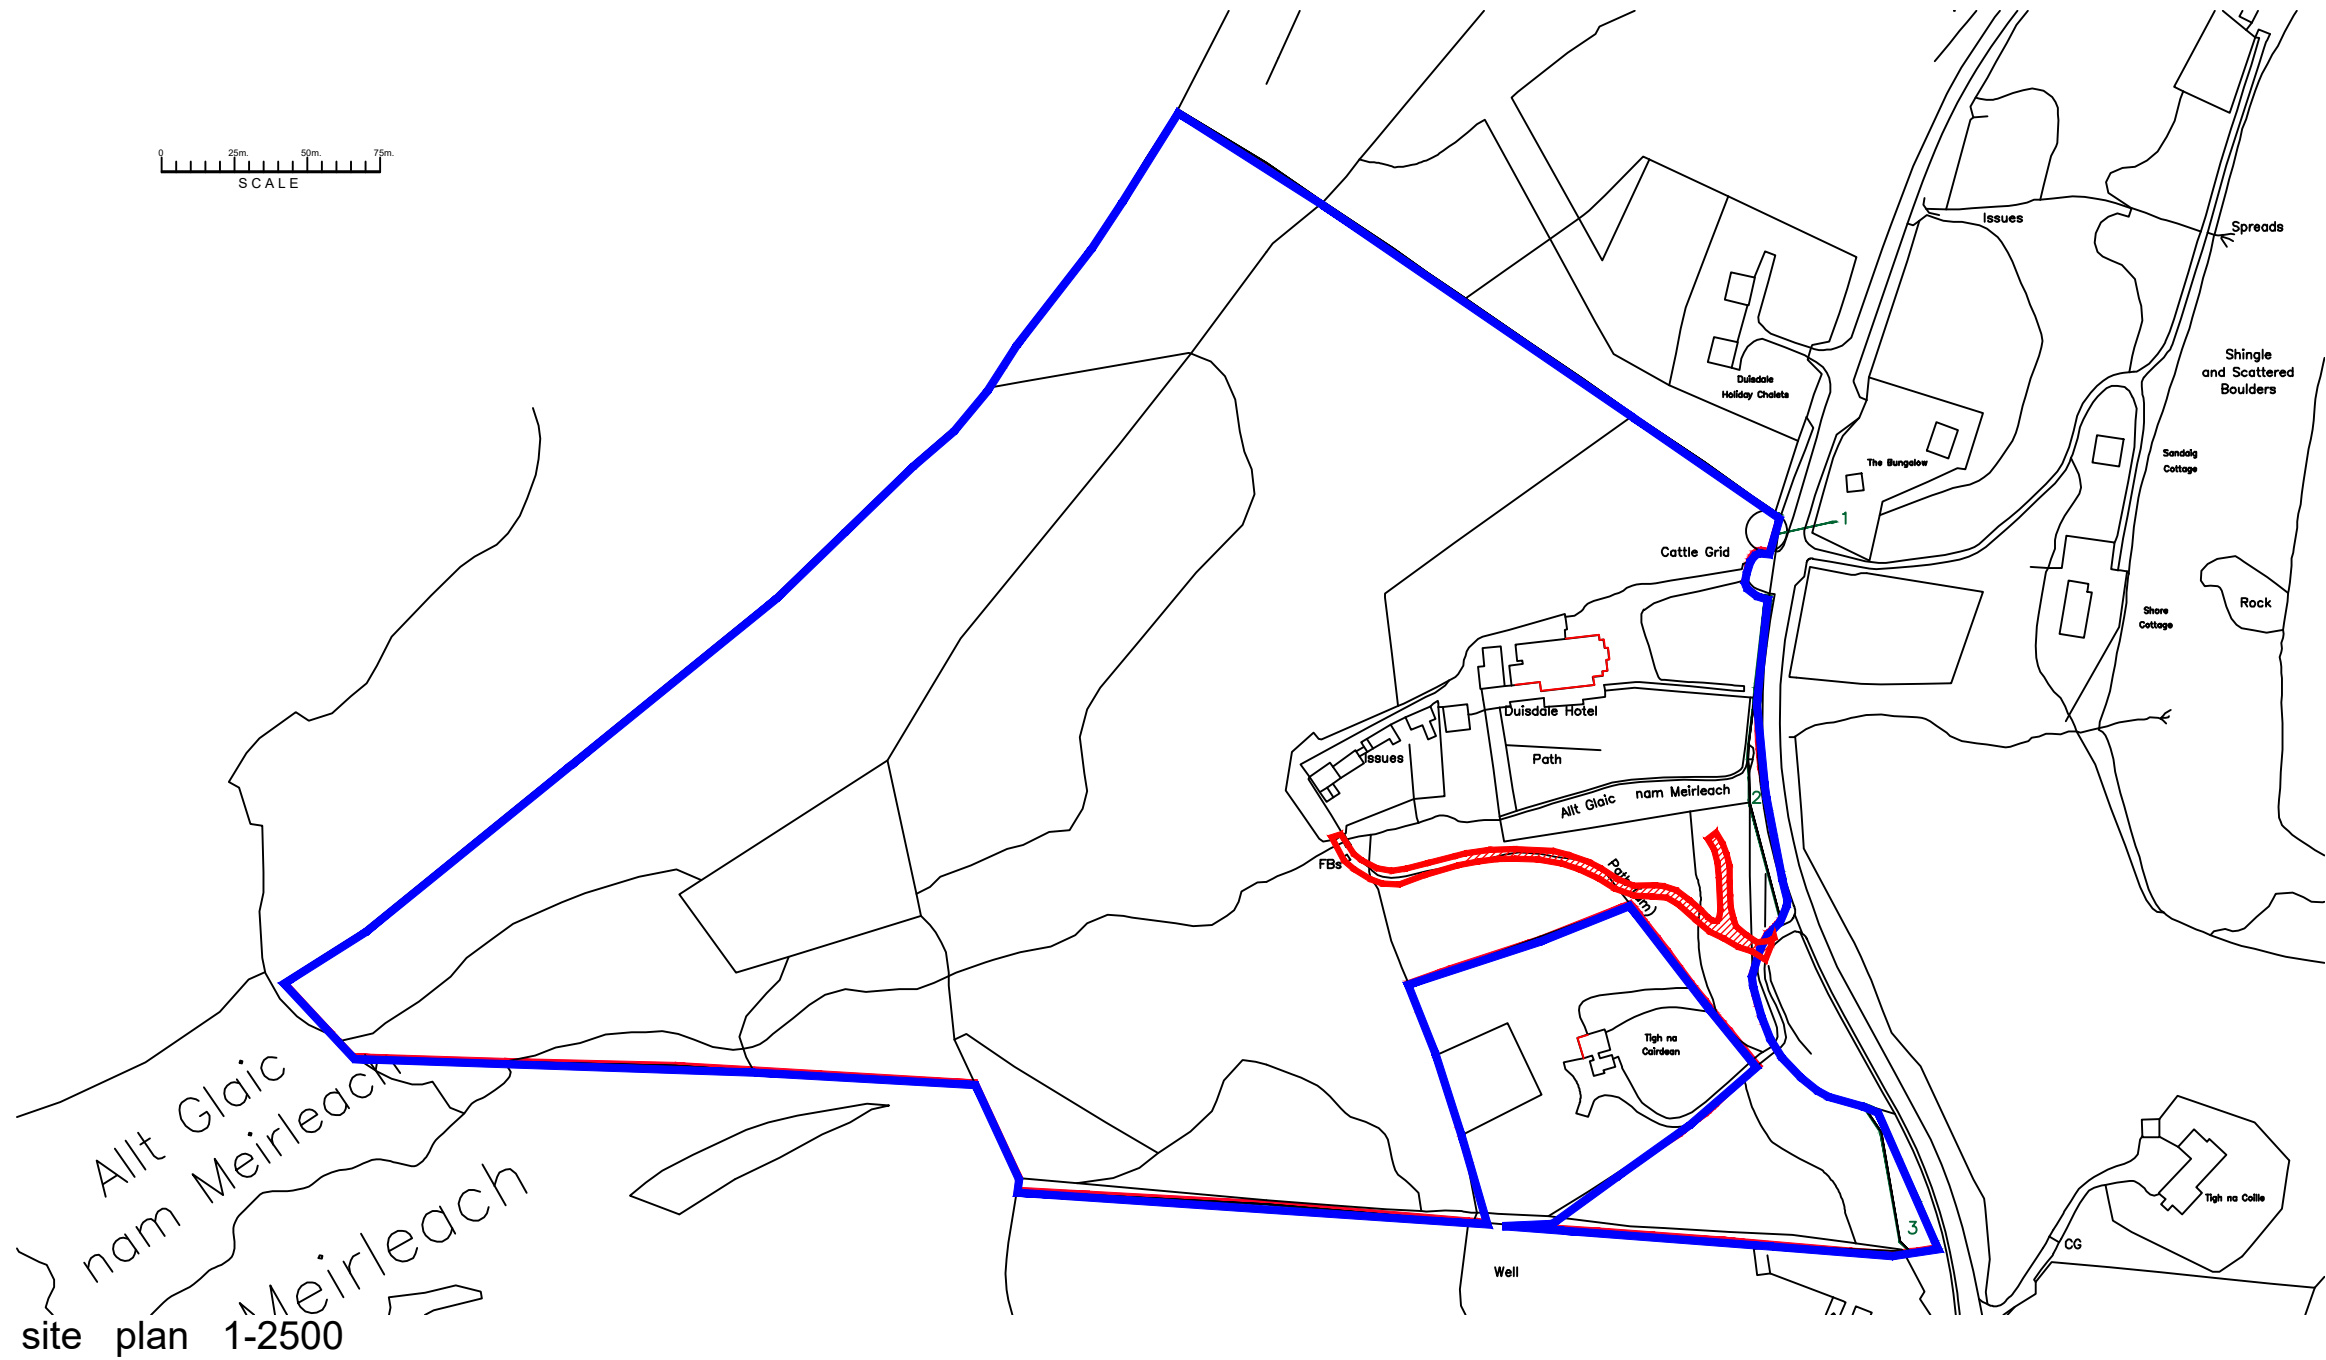

existing site ownership location plan

duisdale house hotel : isle of skye

Alit Glaic  
nam Meirleach  
Meirleach  
site plan 1-2500

RED LINE = extents of application site  
BLUE LINE = land under applicants ownership