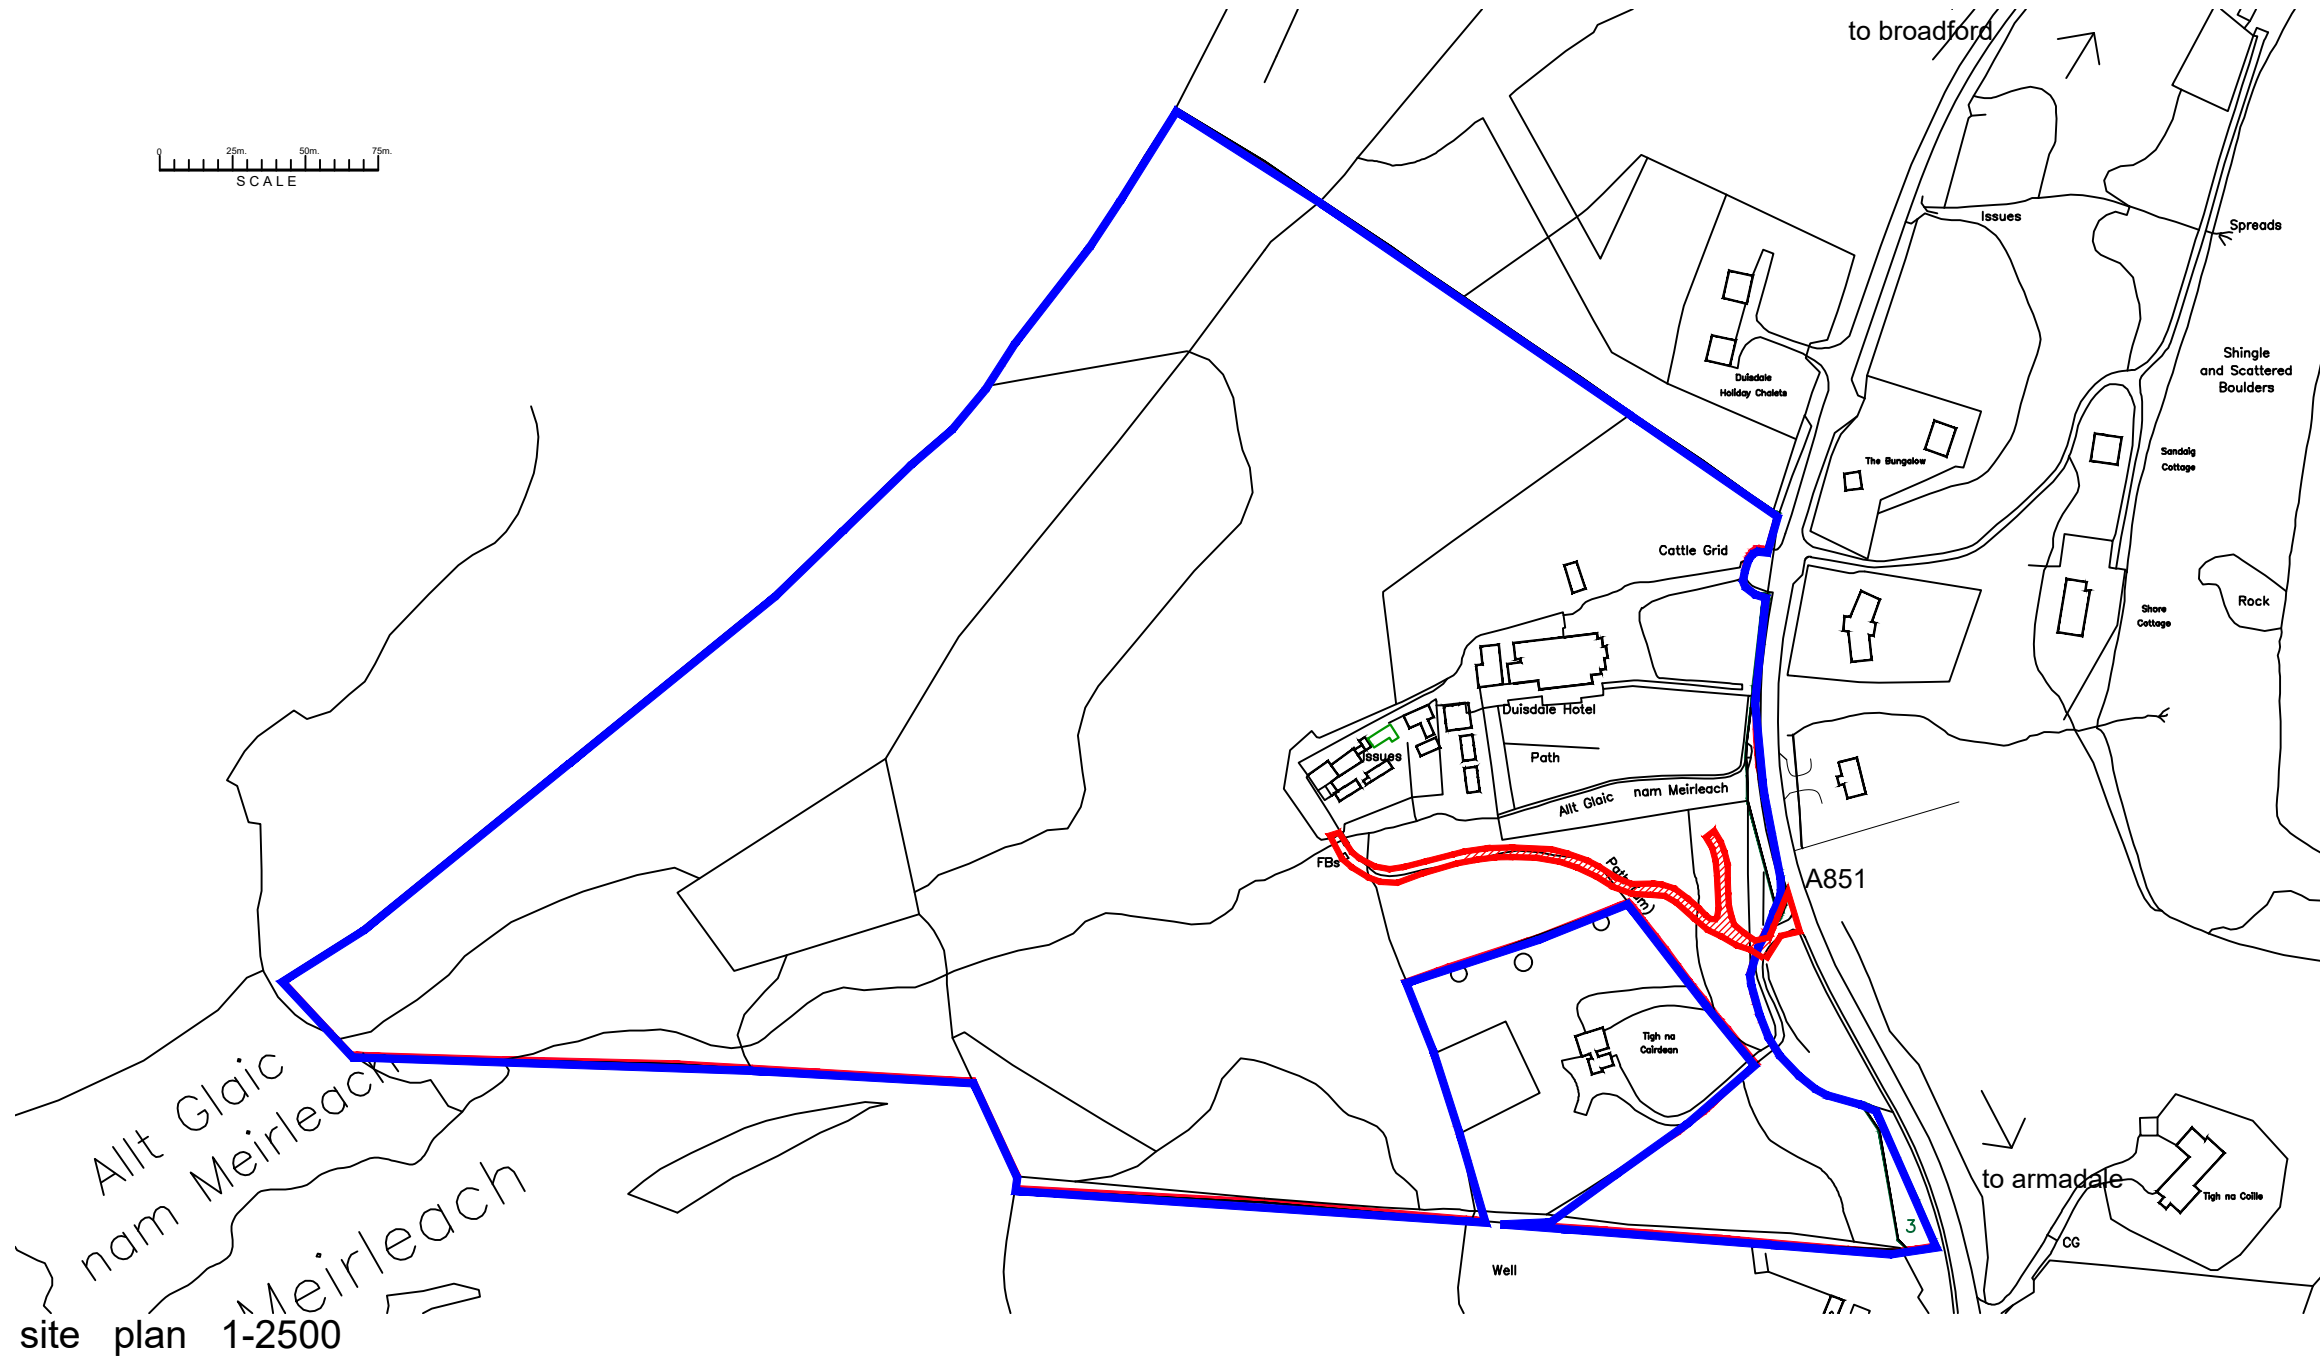

existing site ownership location plan

duisdale house hotel : isle of skye

site plan 1-2500
Allt Glaic
nam Meirleach
Meirleach

RED LINE = extents of application site
BLUE LINE = land under applicants ownership