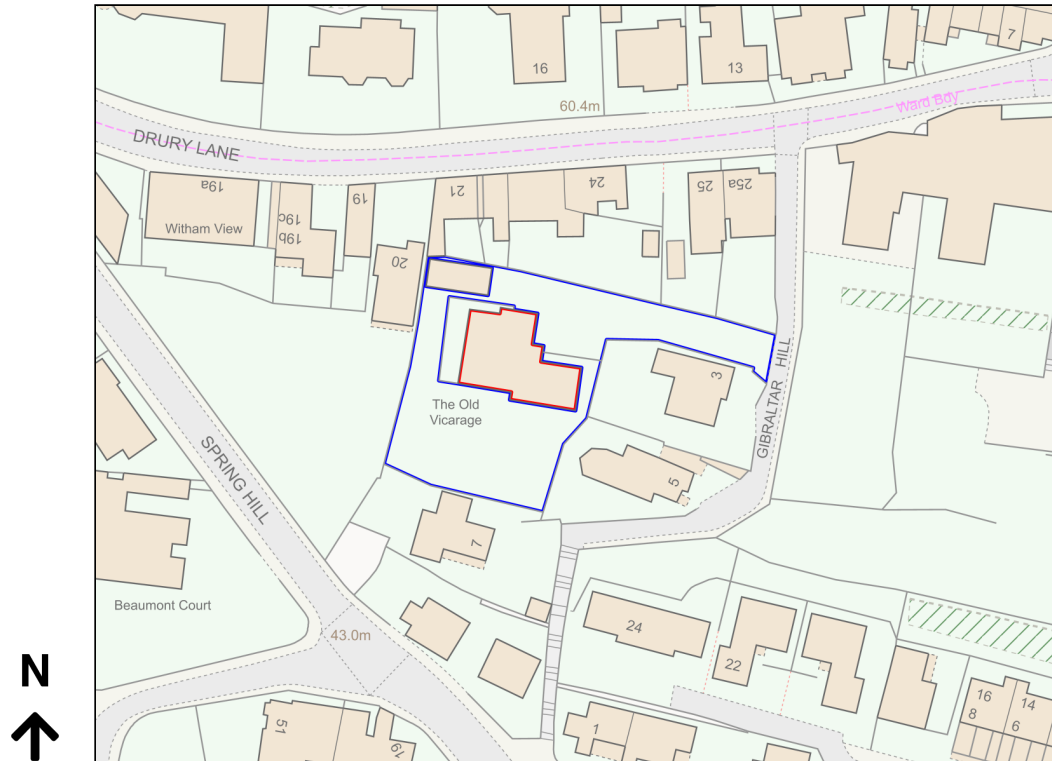

# Location Plan

Site Address: 4, Old Vicarage, Gibraltar Hill, Lincoln, LN1 3BW

Date Produced: 22-Nov-2023

Scale: 1:1250 @A4

Planning Portal Reference: PP-12623925v1