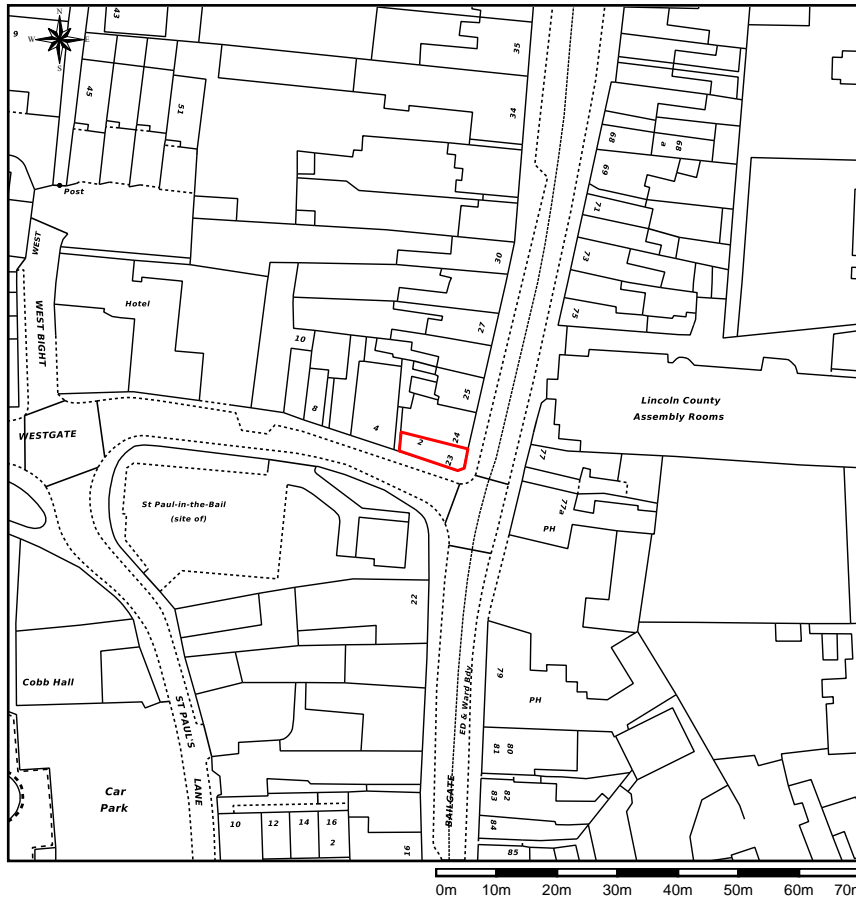

Site Plan of 23 Bailgate, Lincoln, LN1 3AP

This Plan includes the following Licensed Data: OS MasterMap Black and White PDF Site Location Plan - Mini by the Ordnance Survey National Geographic Database and incorporating surveyed revision available at the date of production. Reproduction in whole or in part is prohibited without the prior permission of Ordnance Survey. The representation of a road, track or path is no evidence of a right of way. The representation of features, as lines is no evidence of a property boundary. © Crown copyright and database rights, 2014. Ordnance Survey 0100031673

Scale: 1:1250, paper size: A4