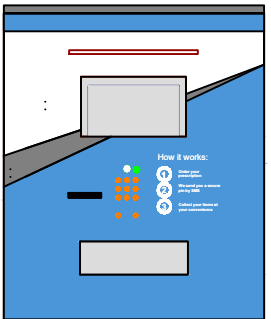

Proposed Shopfront elevation

Proposed Shopfront - side elevation

Example of vinyl to front of Medpoint

Vinyl wrap to front of Medpoint i1500s dispensing machine

Amiry & Gilbride
Paisley

November 2023

Scale 1:50 @ A3

C.Burton

Drawing 2

Note: Any design work provided is chargeable if used by another third party