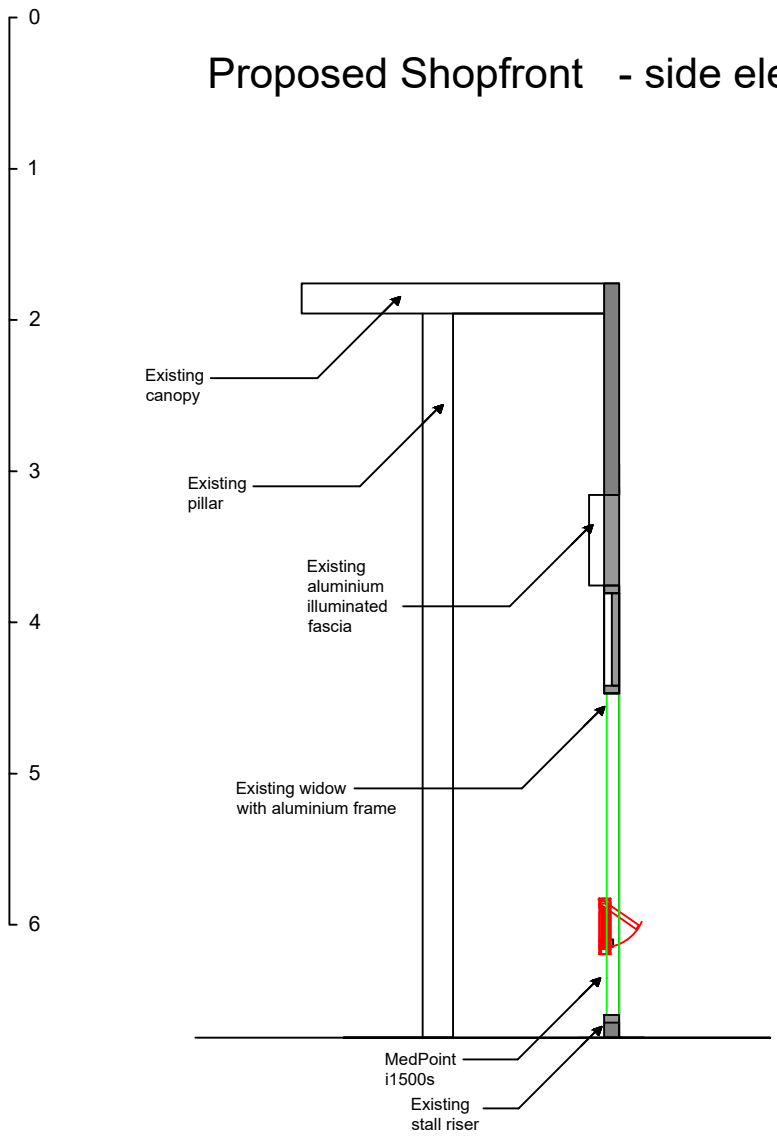

Proposed Shopfront elevation

Proposed Shopfront - side elevation

Example of vinyl to front of Medpoint

Vinyl wrap to front of Medpoint i1500s dispensing machine

Amiry & Gilbride
Paisley

November 2023

Scale 1:50 @ A3

C.Burton

Drawing 2

Note: Any design work provided is chargeable if used by another third party