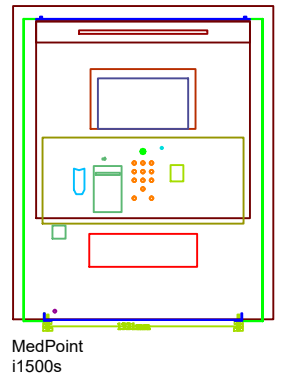

Proposed Shopfront elevation

Proposed Shopfront - side elevation

Example of vinyl to front of Medpoint

Vinyl wrap to front of Medpoint i1500s dispensing machine

Amiry & Gilbride
Paisley

November 2023

Scale 1:50 @ A3

C.Burton

Drawing 2

Note: Any design work provided is chargeable if used by another third party