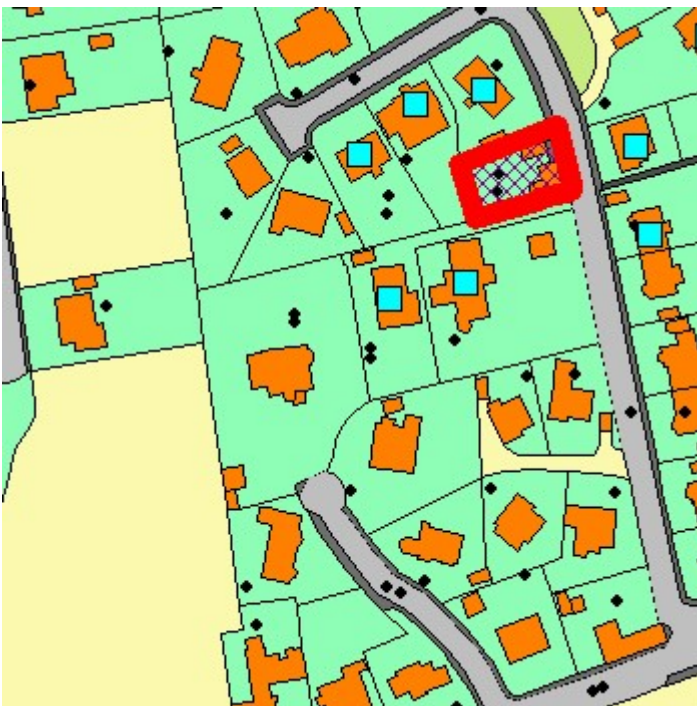

DEVELOPMENT MANAGEMENT

LIST OF NEIGHBOURS NOTIFIED

Reference: 23/01589/FUL
Proposal: Alterations to dwellinghouse and external redecoration
Site: The Mount Lodge Springwood Terrace Peebles Scottish Borders EH45 9ET

NEIGHBOURS NOTIFIED

Crinan Lodge Springwood Terrace Peebles Scottish Borders EH45 9ET

Tigh Na Bruach 19 Springhill Road Peebles Scottish Borders EH45 9ER

1 Springwood Terrace Peebles Scottish Borders EH45 9ET

St Marys The Mount Peebles Scottish Borders EH45 9EX

Clarendon Springwood Terrace Peebles Scottish Borders EH45 9ET

Balgray Springwood Terrace Peebles Scottish Borders EH45 9ET

Anloc The Mount Peebles Scottish Borders EH45 9EX

Cranbrook 2 The Mount Peebles Scottish Borders EH45 9EX

© Crown copyright and database right 2009. All rights reserved.
Ordnance Survey Licence number 100023423.