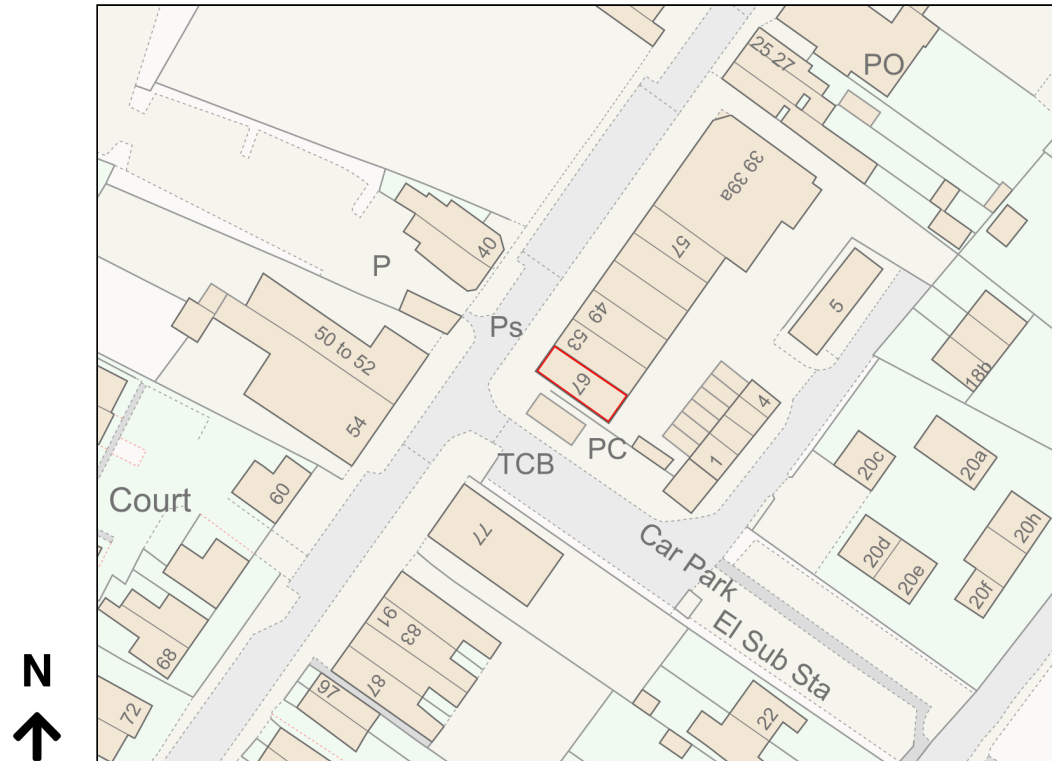

# Location Plan

Site Address: Nationwide, 55, Commercial Road, Paddock Wood, Tonbridge, TN12 6EN

Date Produced: 21-Nov-2023

Scale: 1:1250 @A4

Planning Portal Reference: PP-12579343v1