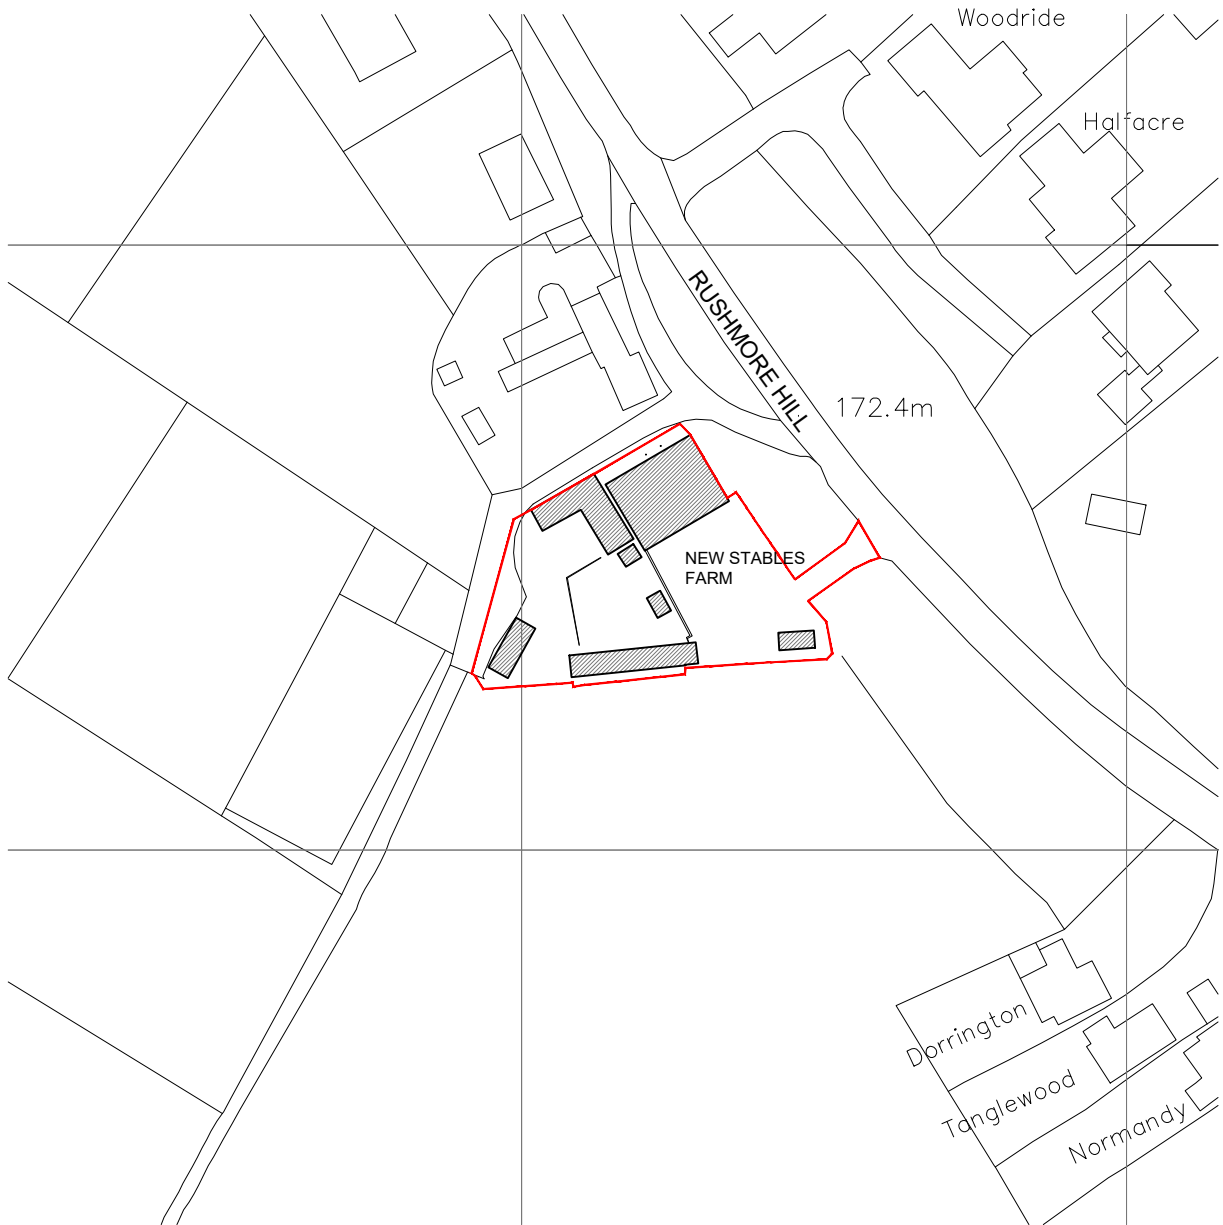

THIS DRAWING IS THE COPYRIGHT OF RXA AND SHOULD NOT BE COPIED OR REPRODUCED WITHOUT WRITTEN CONSENT. ALL DIMENSIONS MUST BE CHECKED ON SITE. DO NOT SCALE OFF THIS DRAWING EXCEPT FOR PLANNING PURPOSES. THIS DRAWING MUST BE READ IN CONJUNCTION WITH THE SPECIFICATION OF WORKS. ALL WORKS MUST BE CARRIED OUT IN ACCORDANCE WITH THE STATUTORY AUTHORITIES.

STATUS: Planning  
 SCALE: 1:1250 @ A4  
 DATE: 02.12.2022

DRAWING NO: 00117-PL-50 A  
 TITLE: Site Location Plan  
 PROJECT: **New Stables Farm, Rushmore Hill, Sevenoaks**

**RX Architects Limited**  
 Rye Creative Centre, New Road, Rye,  
 East Sussex TN31 7LS  
 t 01797 217220 www.rxarchitects.com  
 e studio@rxarchitects.com