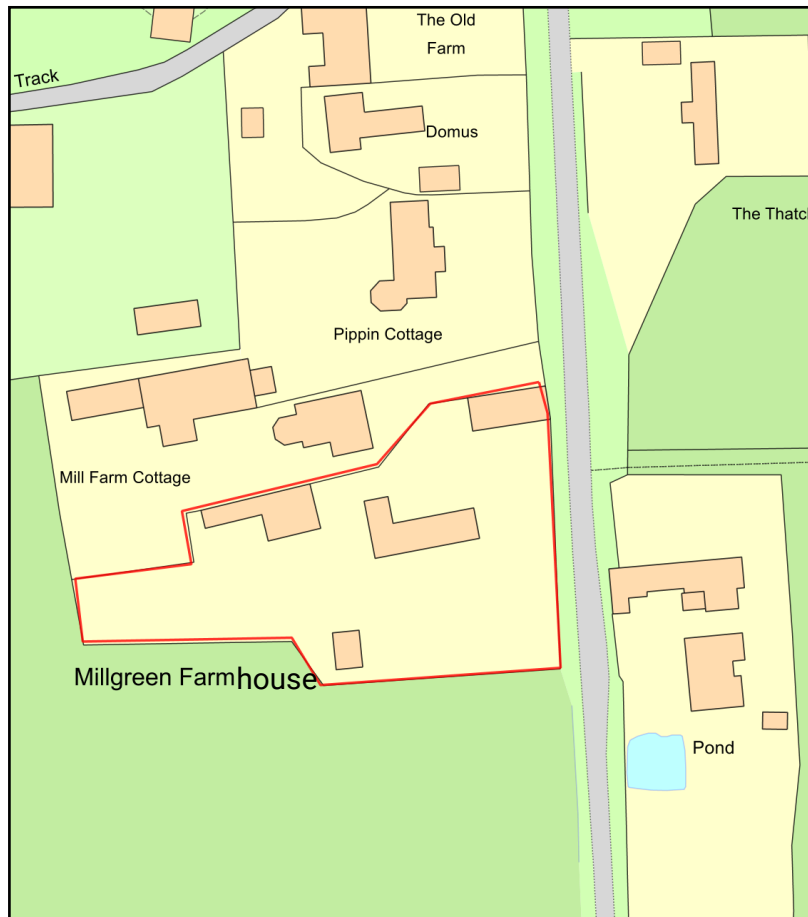

# Location Plan - Mill Green Farmhouse

Plan Produced for: Robert Radley  
Date Produced: 27 Nov 2023  
Plan Reference Number: TQRQM23331200921556  
Scale: 1:1250 @ A4