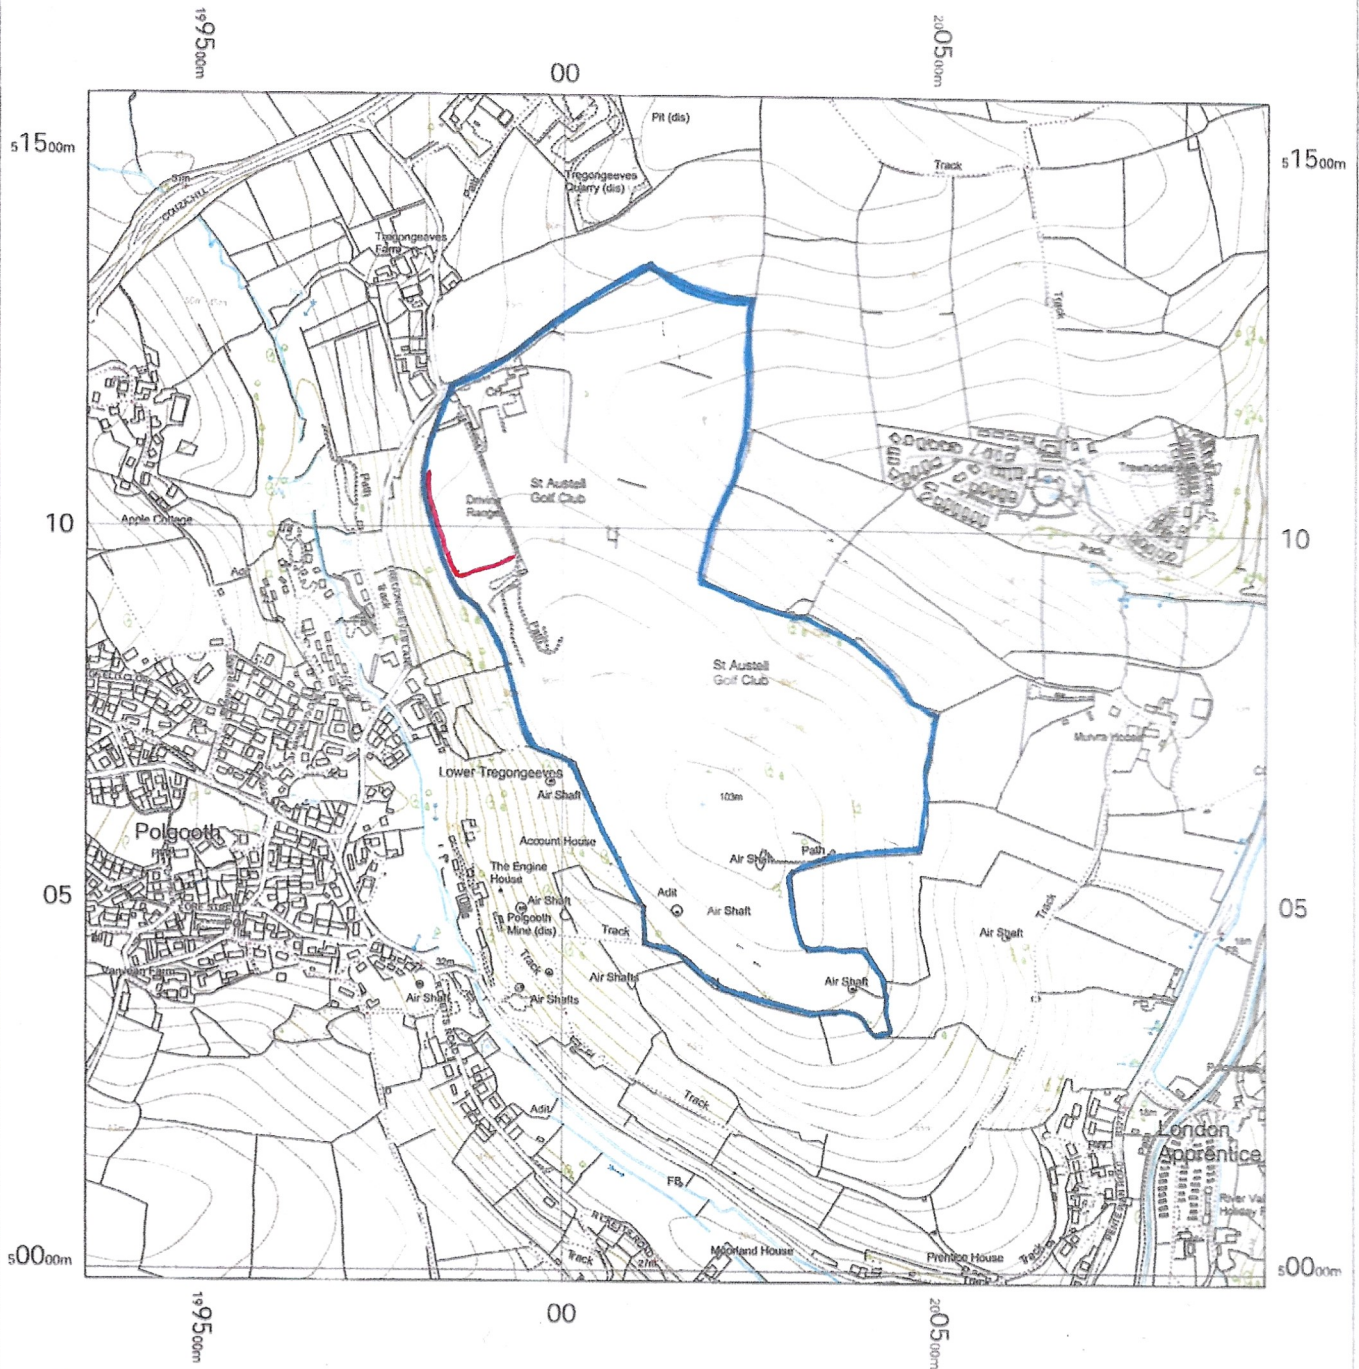

St Austell Golf Course

OS VectorMap Local - Landplan Style
Thursday, July 27, 2023, ID: BLJT-01117323
www.planningapplicationmaps.co.uk

1:10000 scale print at A4, Centre: 200154 E, 50783 N

©Crown Copyright Ordnance Survey. Licence no. 100051661