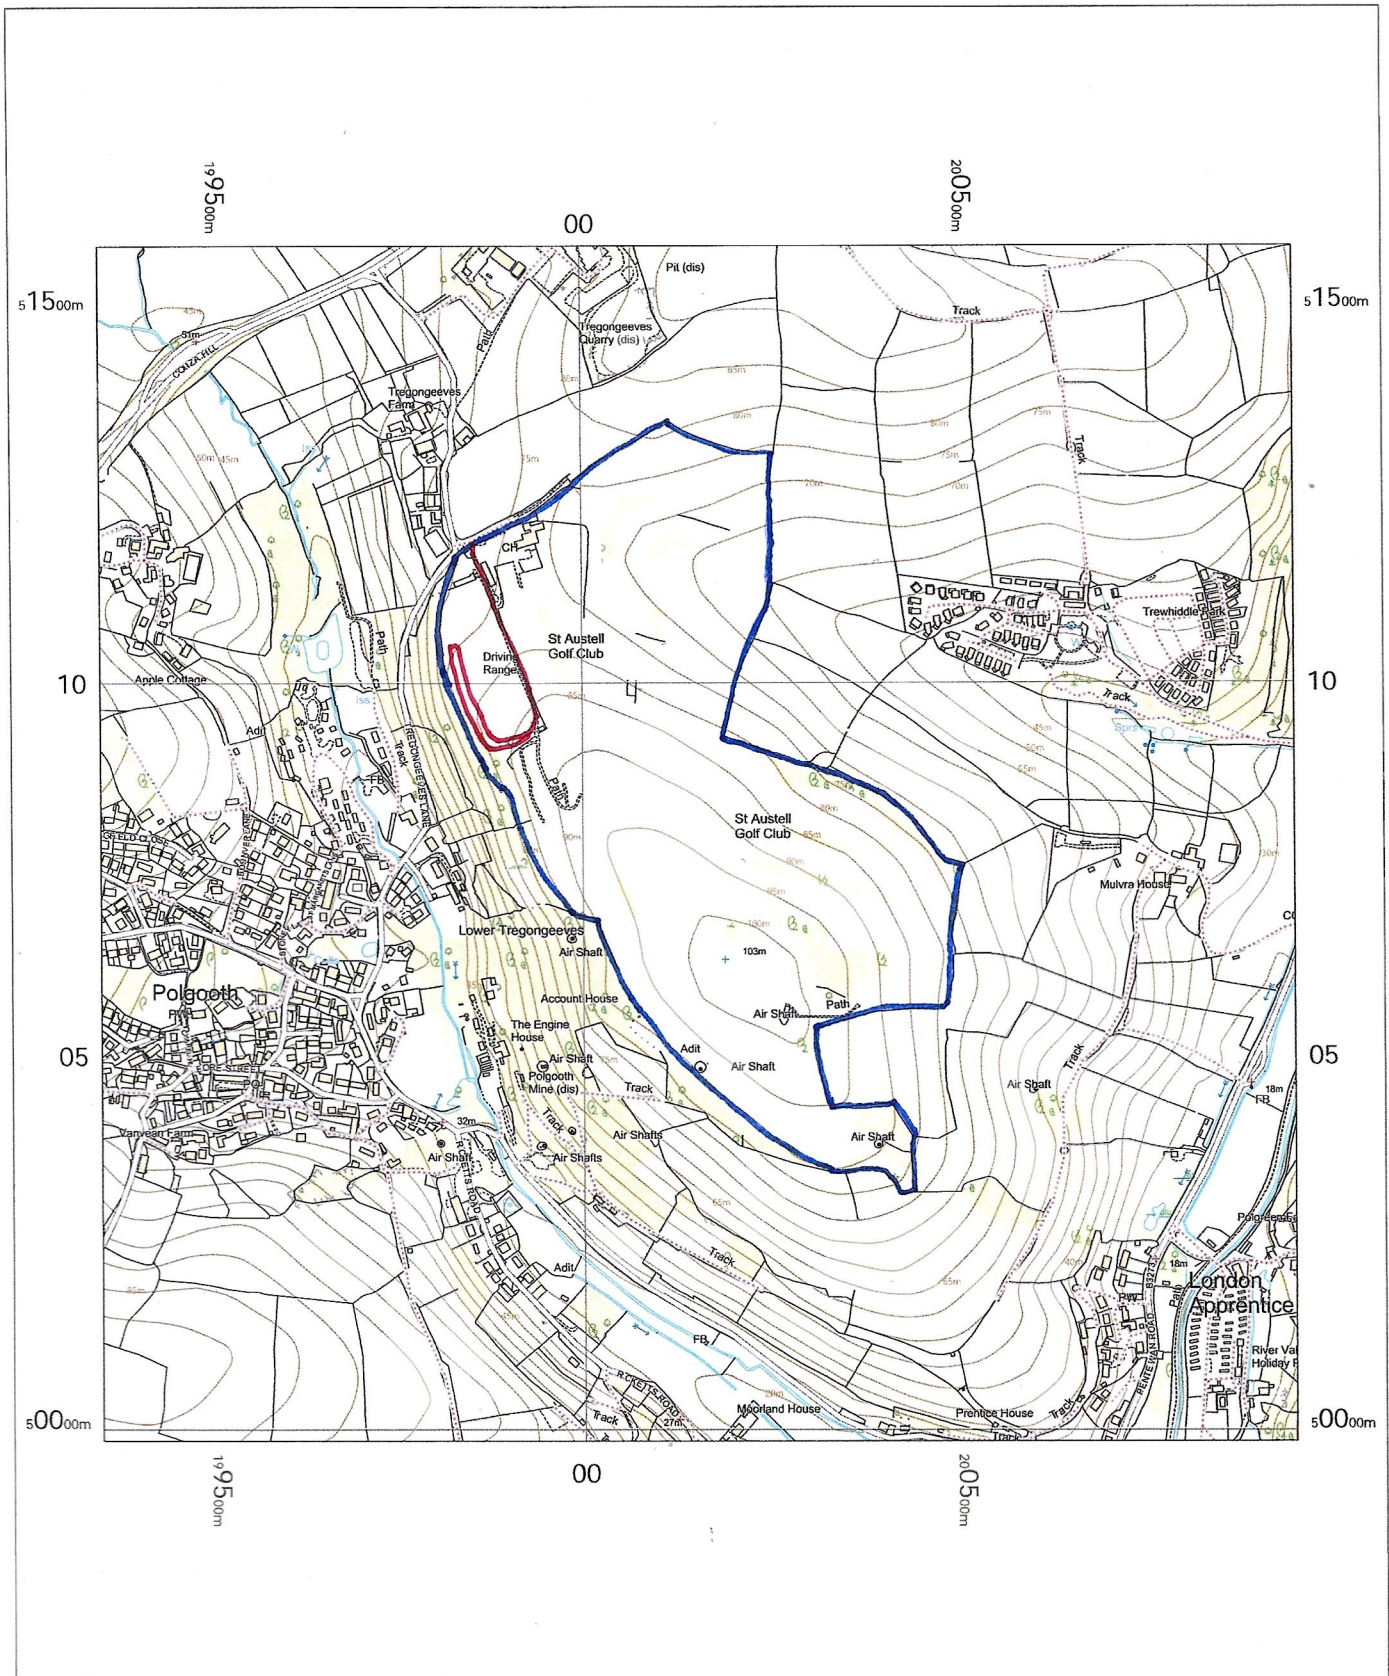

St Austell Golf Course

OS VectorMap Local - Landplan Style
Thursday, July 27, 2023, ID: BLJT-01117323
www.planningapplicationmaps.co.uk

1:10000 scale print at A4, Centre: 200154 E, 50783 N

©Crown Copyright Ordnance Survey. Licence no. 100051661