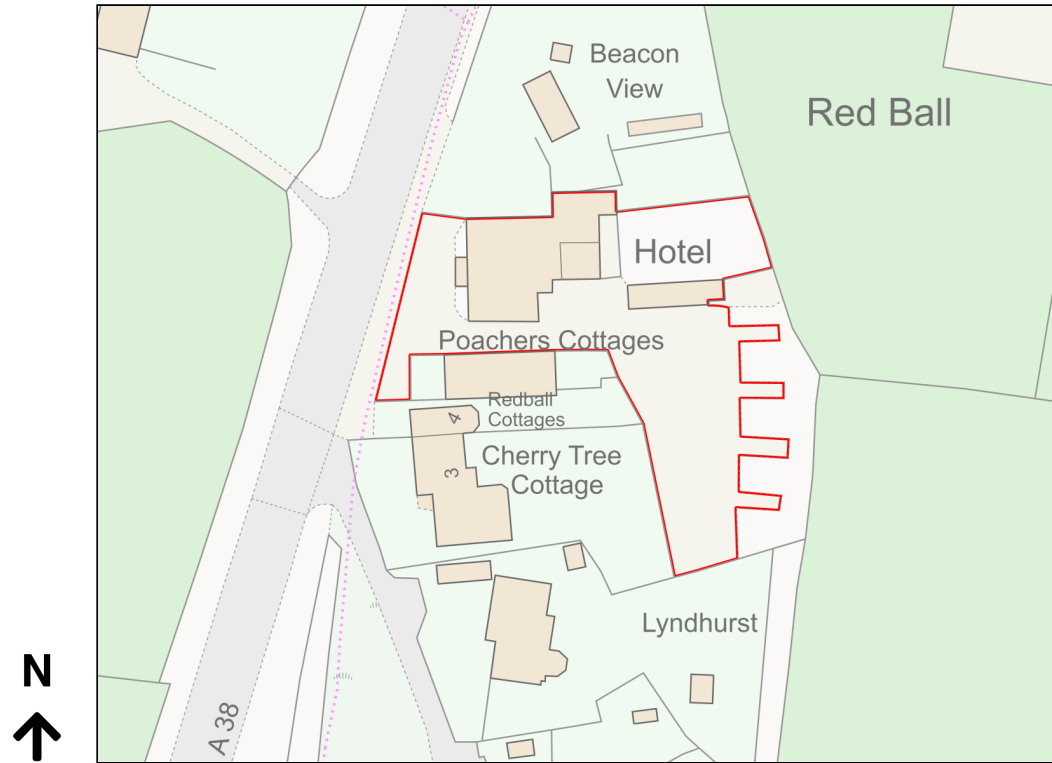

Location Plan

Site Address: Rosmerta Cottage, The 17th Century Hotel, Road From Henegar To Burlescombe Cross, Burlescombe, EX16 7JY

Date Produced: 14-Nov-2023

Scale: 1:1250 @A4

Planning Portal Reference: PP-12603524v1