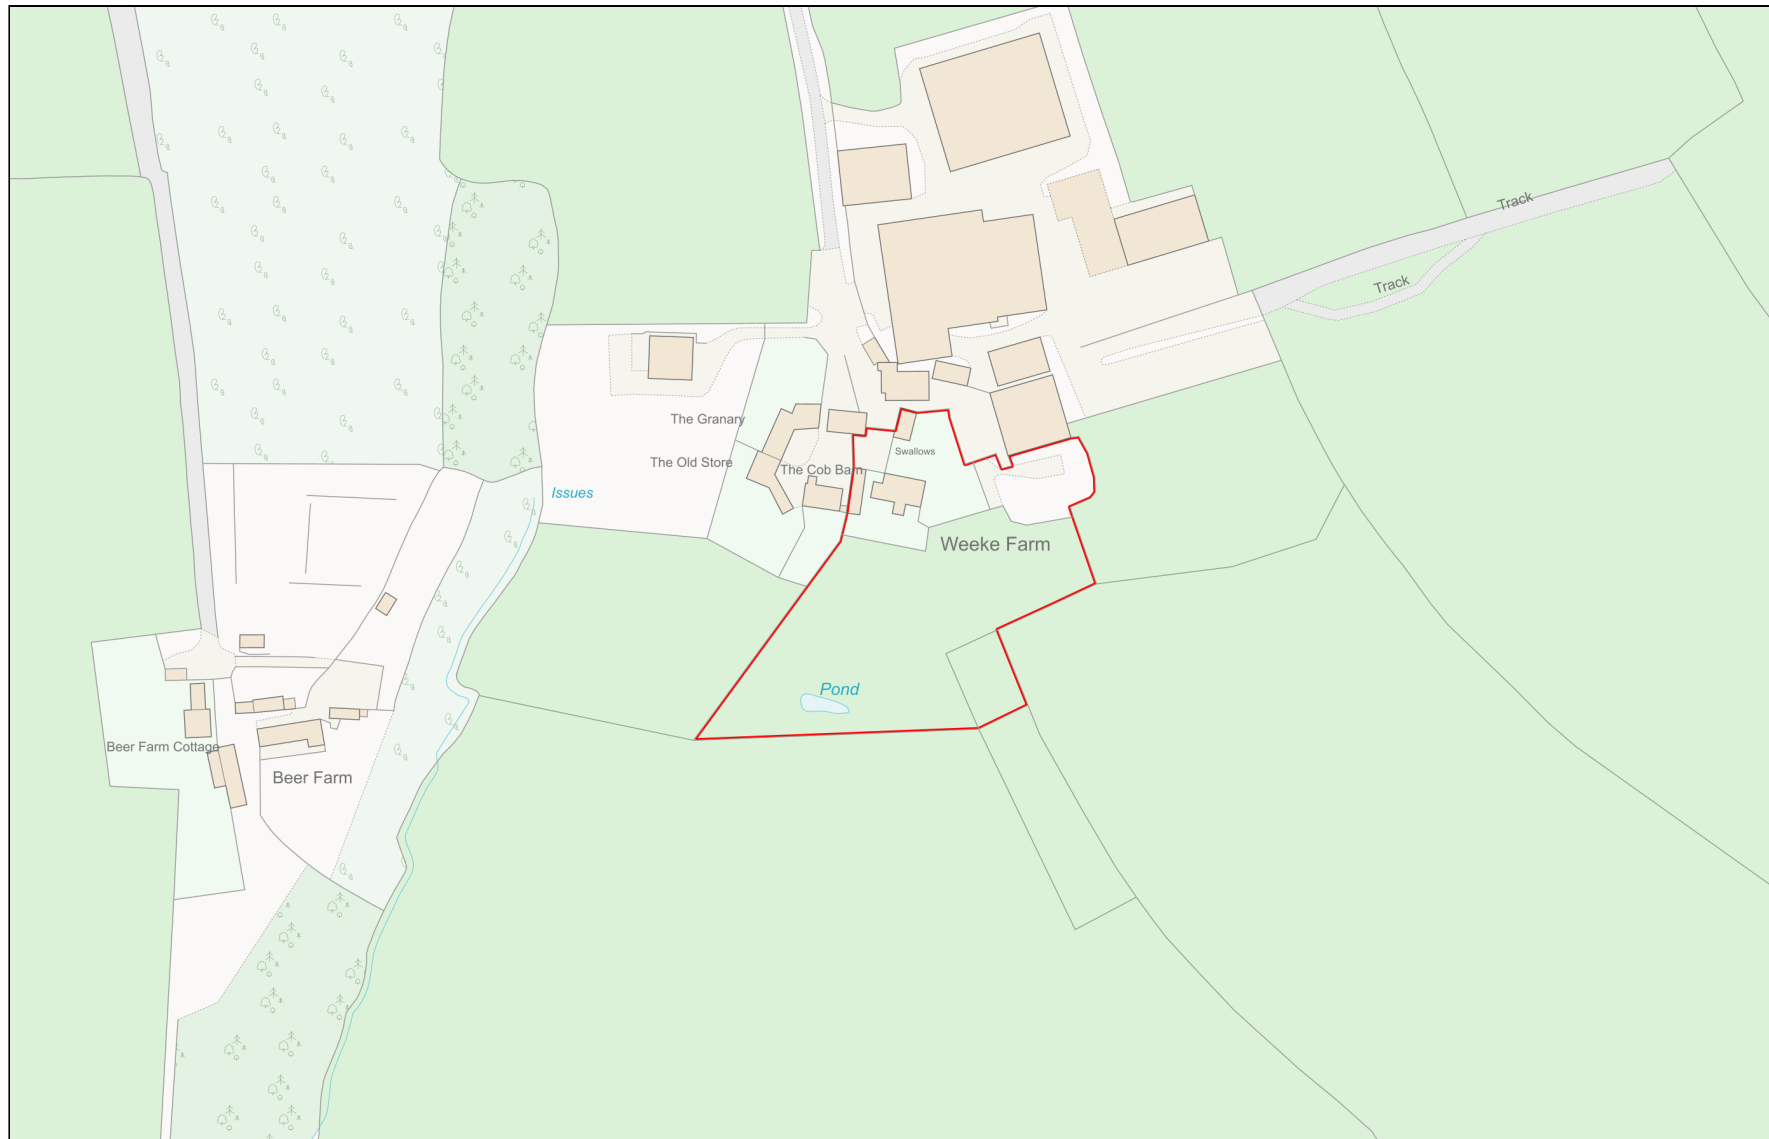

Location Plan

Site Address: Weeke Farm, Road From Two Post Cross To Stubborn Cross, Pennymoor, EX16 8PG

Date Produced: 24-Nov-2023

Scale: 1:2500 @A4

Planning Portal Reference: PP-12625812v1