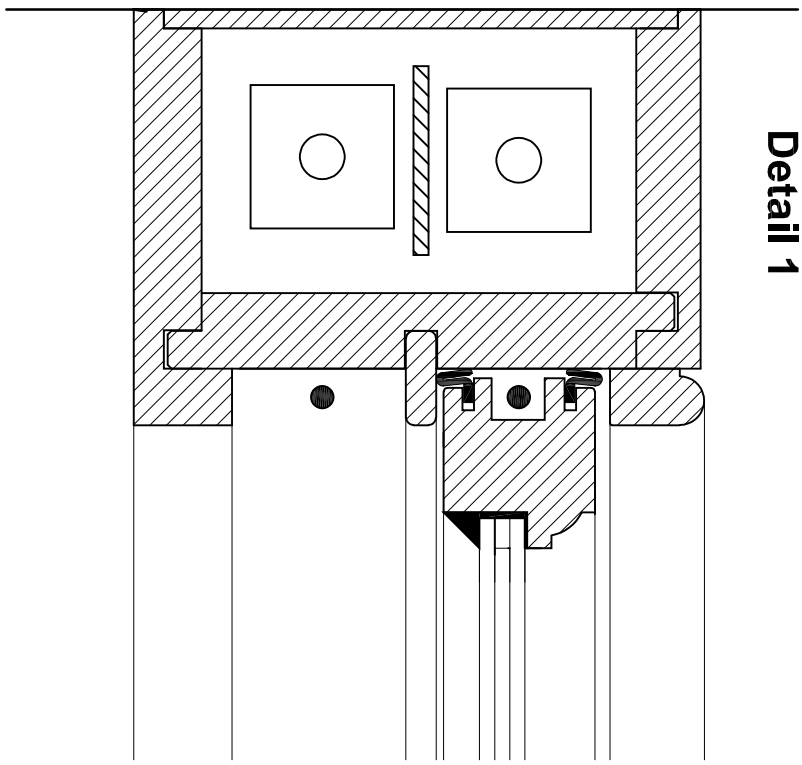

**Detail 1**

**Detail 2**

8 ST JOHNS MEWS  
BRIGHTON  
BN2 1BD  
REPLACEMENT OF SASH WINDOWS  
NEW WINDOW DETAILS - SHEET 1

DRAWING NO. 13  
1:2 @ A4  
DRAWN RR 18.10.2023

RICHARD ROBINSON RIBA  
RR ARCHITECTS  
3 PACIFIC COURT  
RIVERSIDE  
SHOREHAM BY SEA BN43 5RW  
01273 452 634 07860 632 542  
E-MAIL richard@rr-architects.co.uk