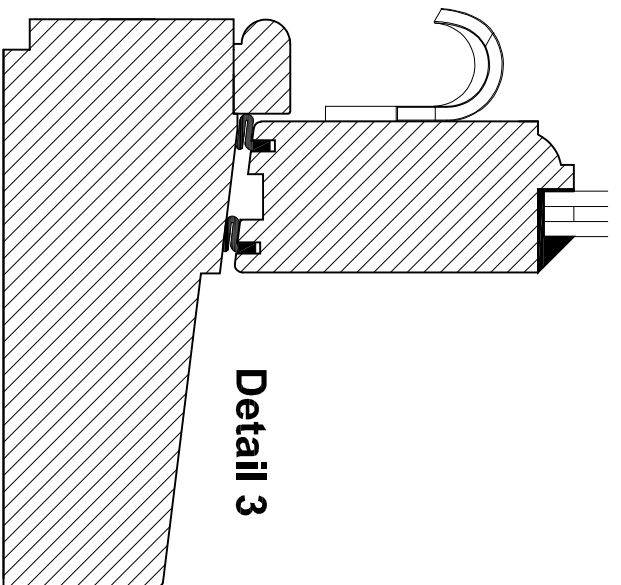

Detail 4

Detail 3

Detail 5

8 ST JOHNS MEWS

BRIGHTON

BN2 1BD

REPLACEMENT OF SASH WINDOWS

NEW WINDOW DETAILS - SHEET 2

DRAWING NO. 14

1:2 @ A4

DRAWN RR 18.10.2023

RICHARD ROBINSON RIBA

RR ARCHITECTS

3 PACIFIC COURT

RIVERSIDE

SHOREHAM BY SEA BN43 5RW