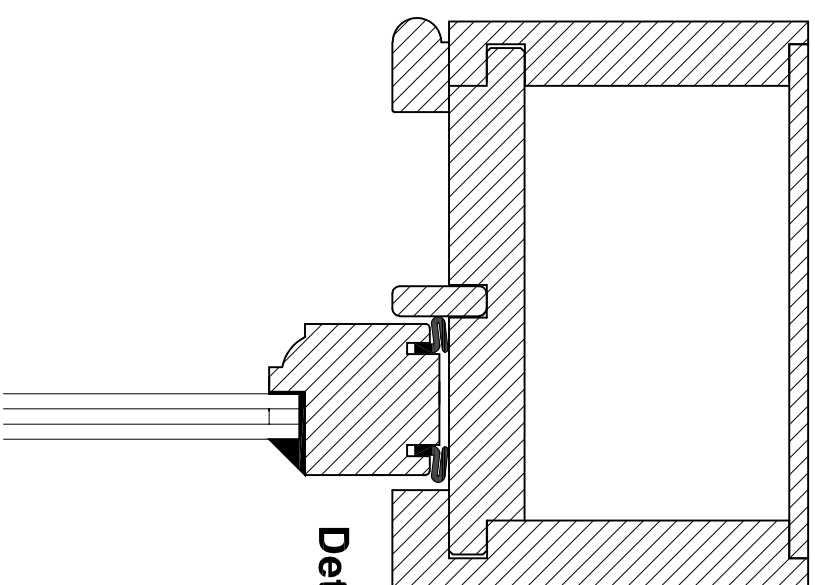

Detail 4

Detail 3

Detail 5

8 ST JOHNS MEWS

BRIGHTON

BN2 1BD

REPLACEMENT OF SASH WINDOWS

NEW WINDOW DETAILS - SHEET 2

DRAWING NO. 14

1:2 @ A4

DRAWN RR 18.10.2023

RICHARD ROBINSON RIBA

RR ARCHITECTS

3 PACIFIC COURT

RIVERSIDE

SHOREHAM BY SEA BN43 5RW