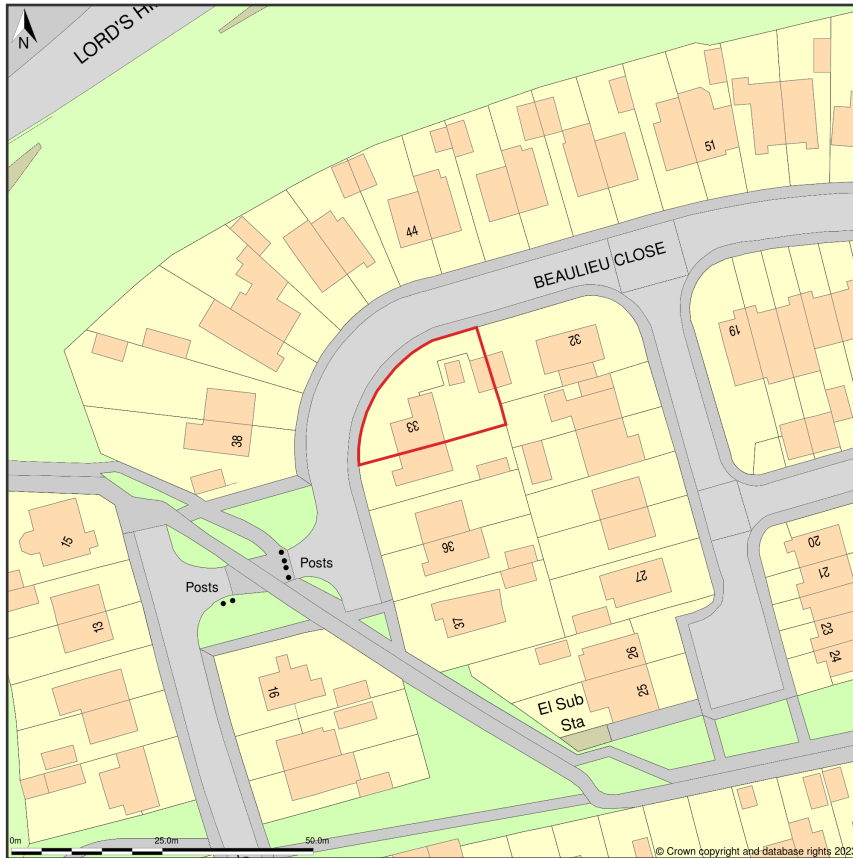

33, Beaulieu Close, Southampton, City Of Southampton, SO16 8ED

Location Plan shows area bounded by: 439719.39, 115958.31 439860.81, 116099.73 (at a scale of 1:1250), OSGridRef: SU39791602. The representation of a road, track or path is no evidence of a right of way. The representation of features as lines is no evidence of a property boundary.

Produced on 20th Nov 2023 from the Ordnance Survey National Geographic Database and incorporating surveyed revision available at this date. Reproduction in whole or part is prohibited without the prior permission of Ordnance Survey. © Crown copyright 2023. Supplied by www.buyaplan.co.uk a licensed Ordnance Survey partner (100053143). Unique plan reference: #00862045-61FBBF.