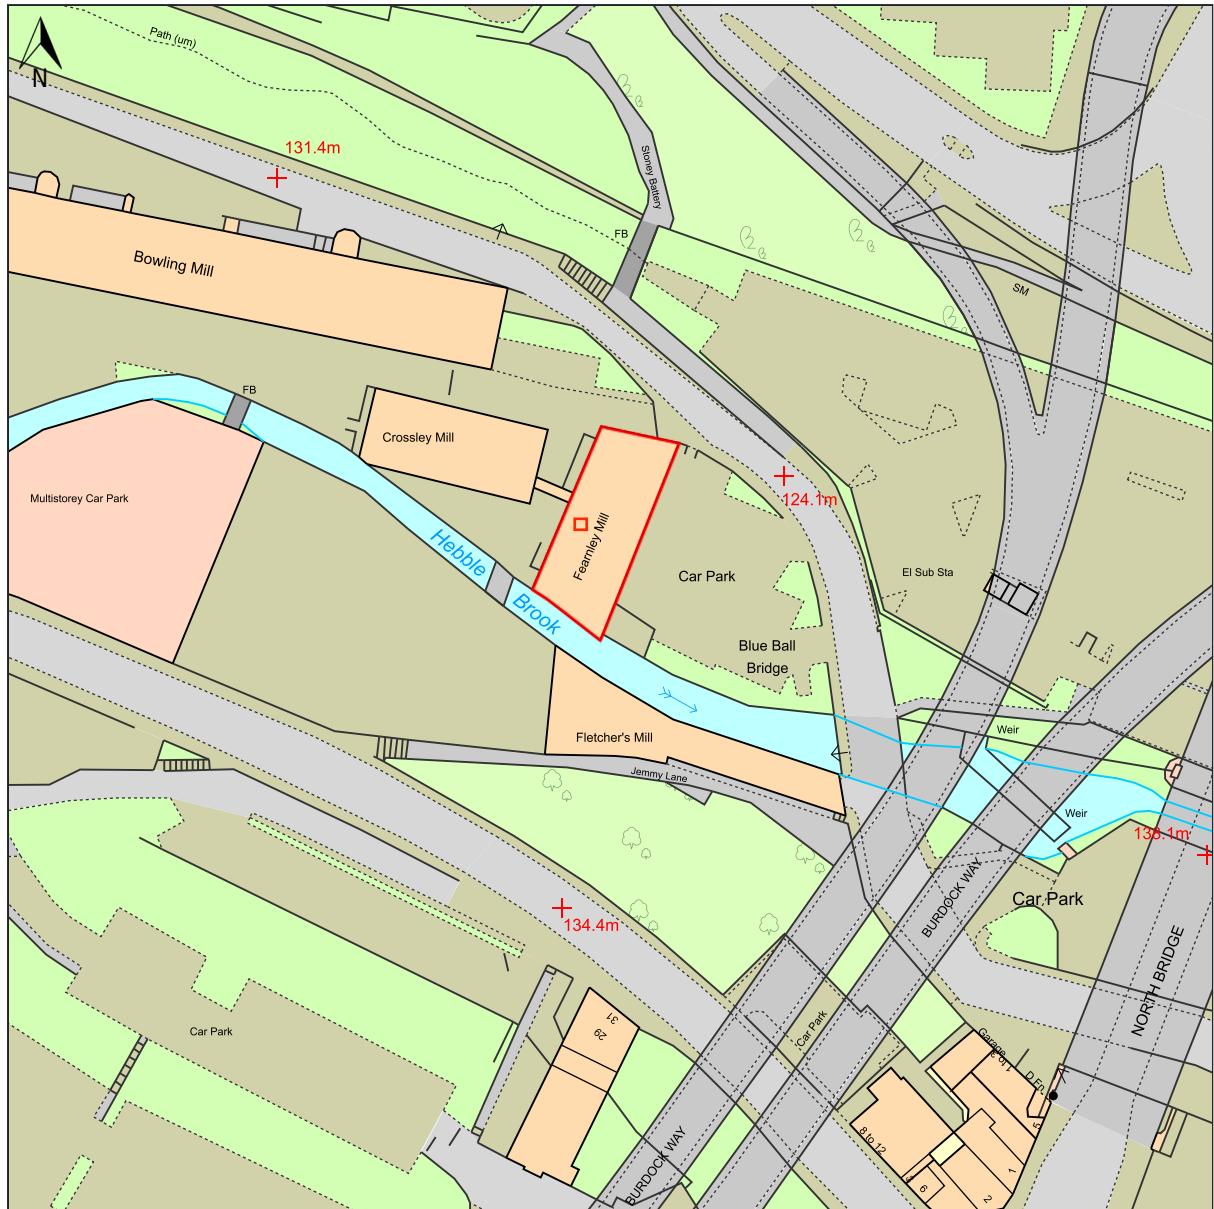

BOLT SUITE 303, FEARNLEY MILL, OLD LANE, CALDERDALE, HX3 5WP

© Crown copyright and database rights, 2023. Ordnance Survey  
0100031673 Created using Plans by Emapsite

Scale: 1:1250

Paper Size: A4

Notes: