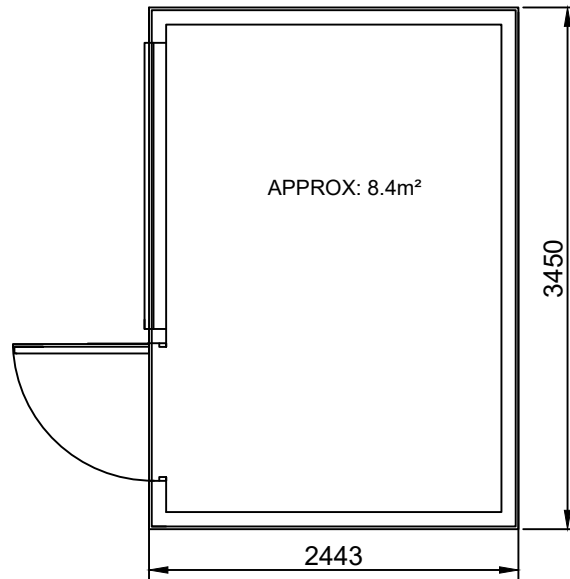

FLOOR PLAN

12
MANOR CLOSE
STOKE HAMMOND
MILTON KEYNES
MK17 9DJ

DATE: 10/11/2023 TIMBER OUTBUILDING (RETROSPECTIVE)

SCALE 1:50 (A4)