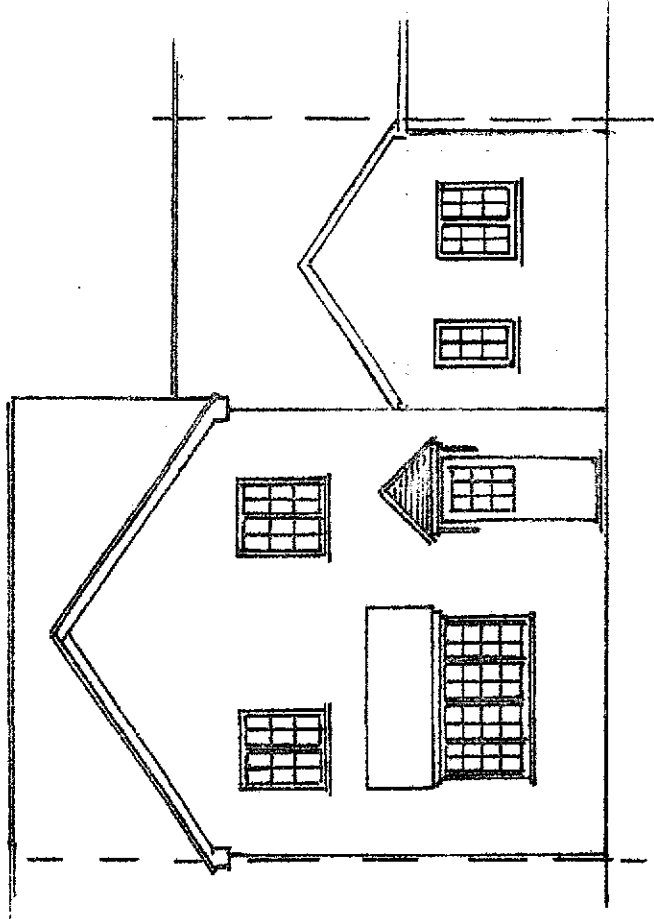

Scale 1:100 @ A3

Proposed front elevation

Proposed side elevation

Site : 126 Burleigh Piece, Buckingham
 Proposal : Single storey front extension
 Drg. Title : Proposed Plans
 Drg Scale : 1:50 and 1:100 @ A3
 Drg No. SG/CH/03

Scale 1:50 @ A3