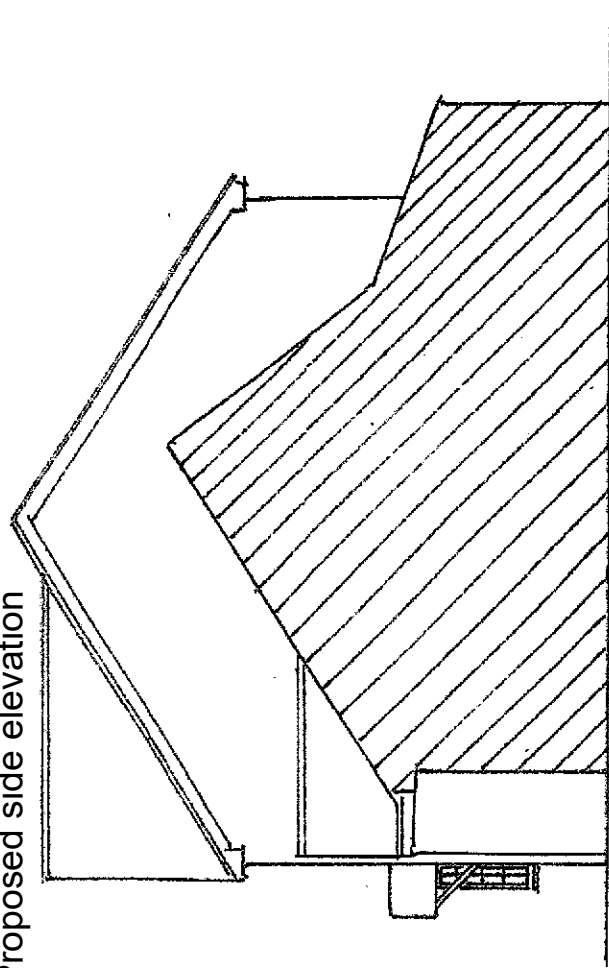

Scale 1:100 @ A3

Proposed front elevation

Proposed side elevation

Site : 126 Burleigh Piece, Buckingham
 Proposal : Single storey front extension
 Drg. Title : Proposed Plans
 Drg Scale : 1:50 and 1:100 @ A3
 Drg No. SG/CH/03

Scale 1:50 @ A3