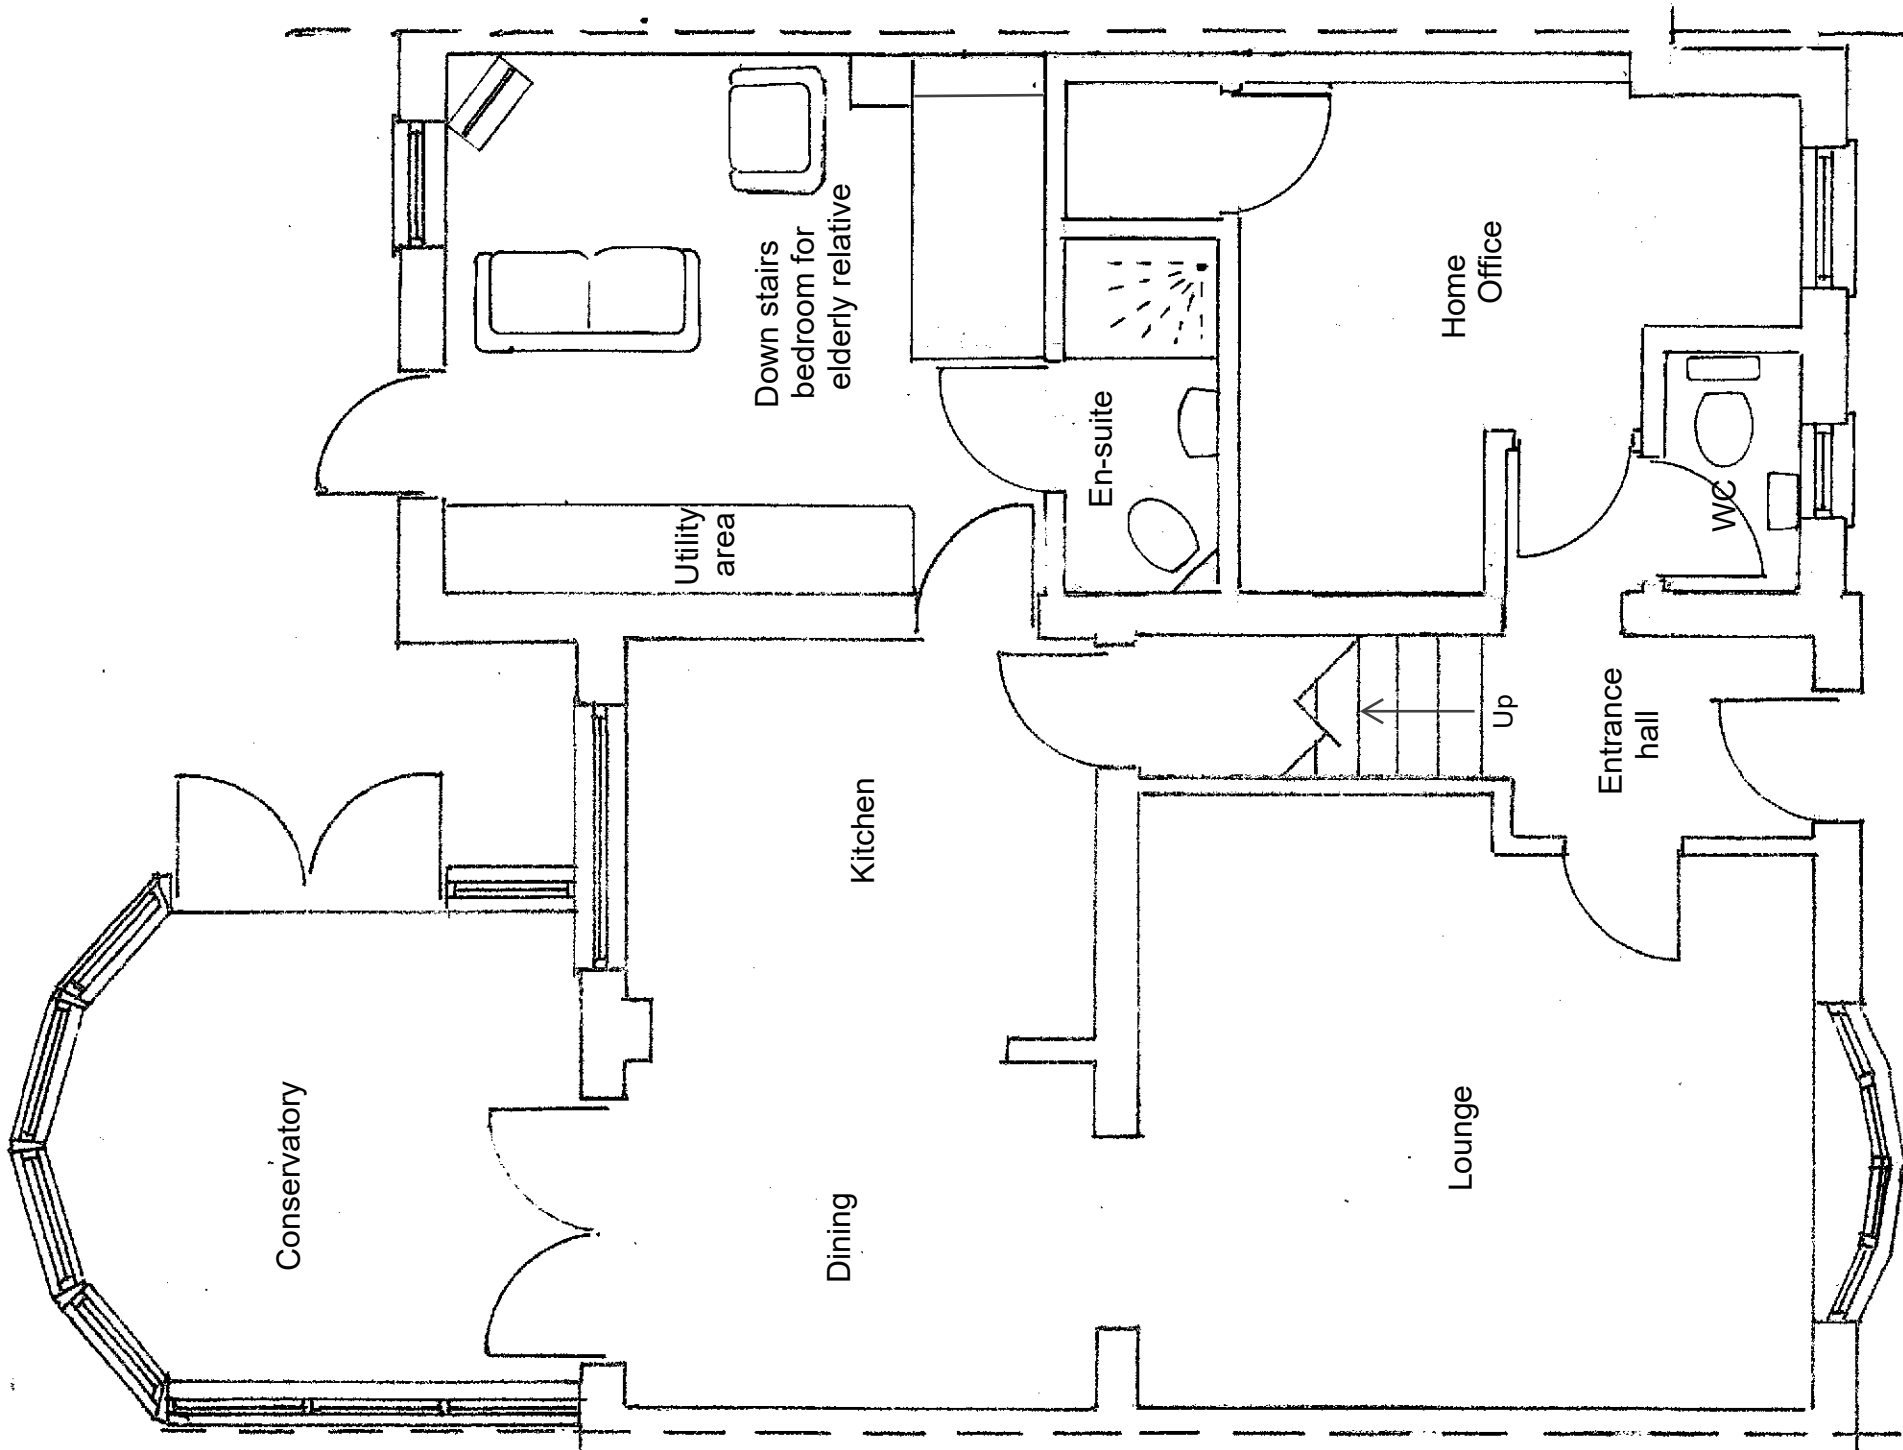

Scale 1:100 @ A3

Proposed front elevation

Proposed side elevation

Site : 126 Burleigh Piece, Buckingham
 Proposal : Single storey front extension
 Drg. Title : Proposed Plans
 Drg Scale : 1:50 and 1:100 @ A3
 Drg No. SG/CH/03

Scale 1:50 @ A3