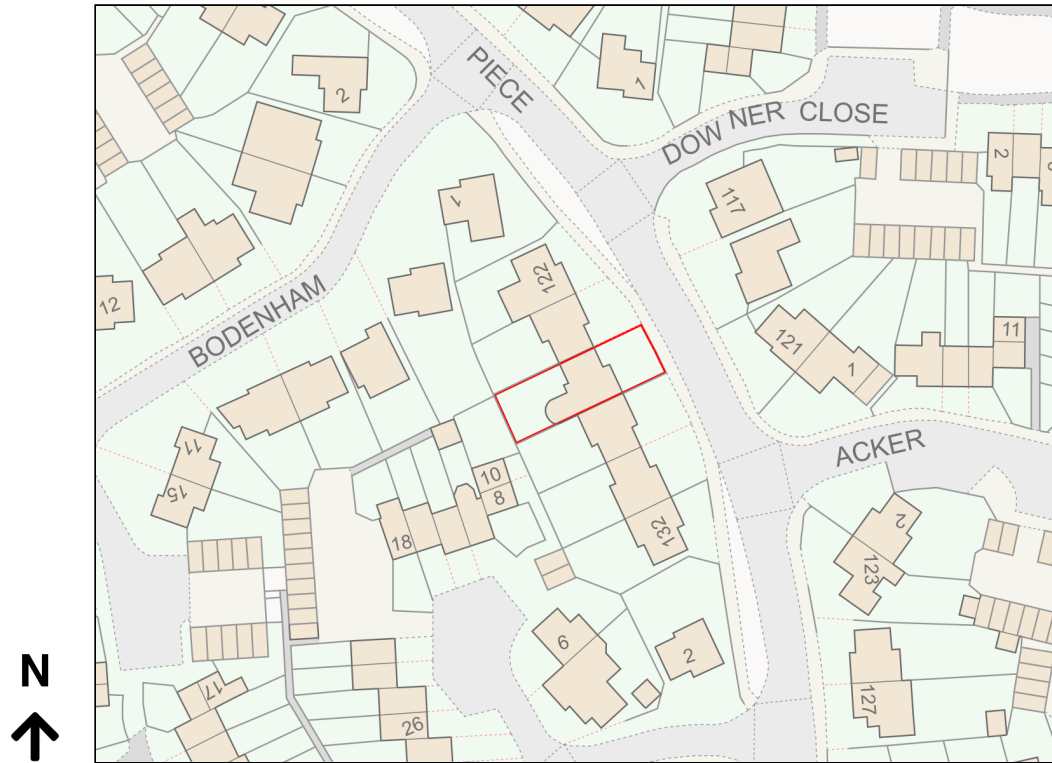

Location Plan

Site Address: 126, Burleigh Piece, Buckingham, MK18 7HU

Date Produced: 28-Nov-2023

Scale: 1:1250 @A4

Planning Portal Reference: PP-12634148v1