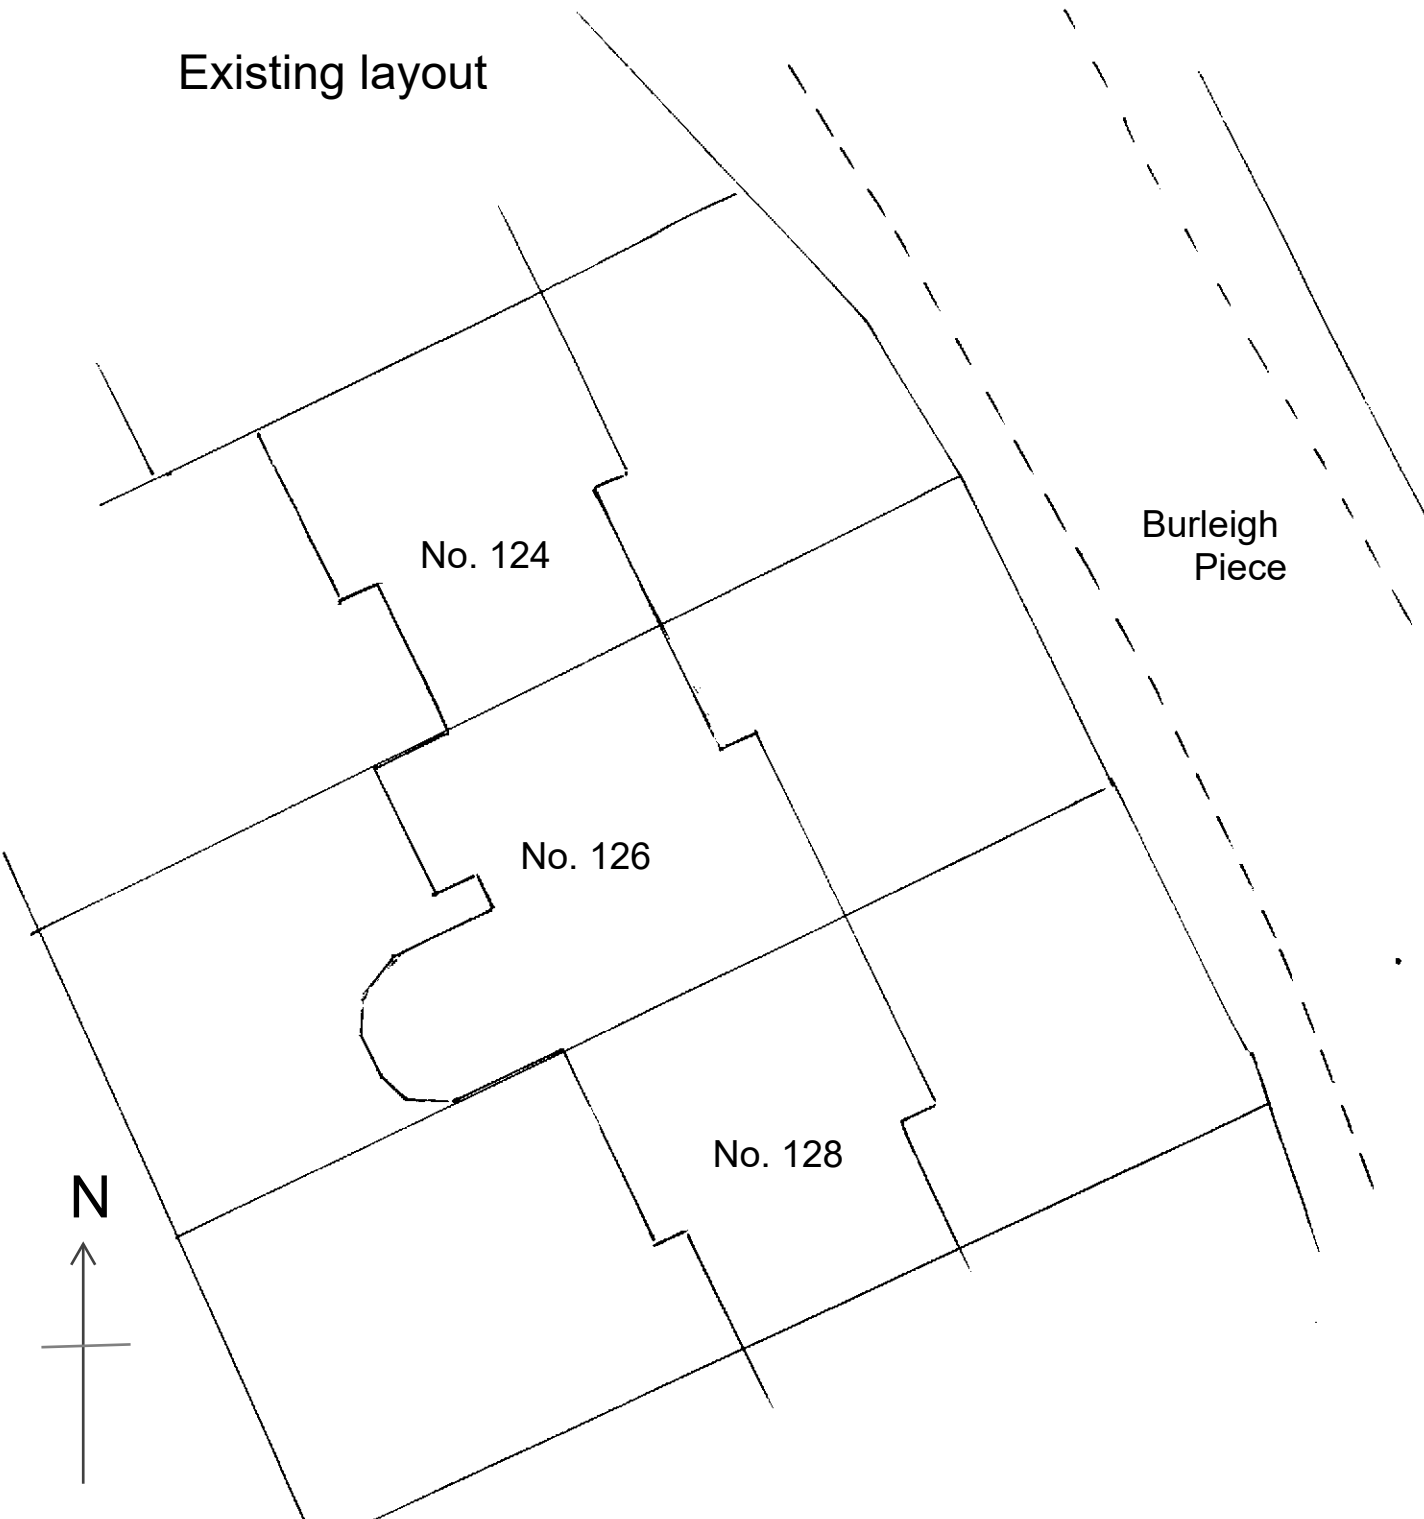

Site : 126 Burleigh Piece, Buckingham  
Proposal : Single storey front extension  
Drg. Title : Existing and Proposed Layout Plans  
Drg Scale : 1:200 @ A3  
Drg No. SG/CH/01

Existing layout

Proposed layout