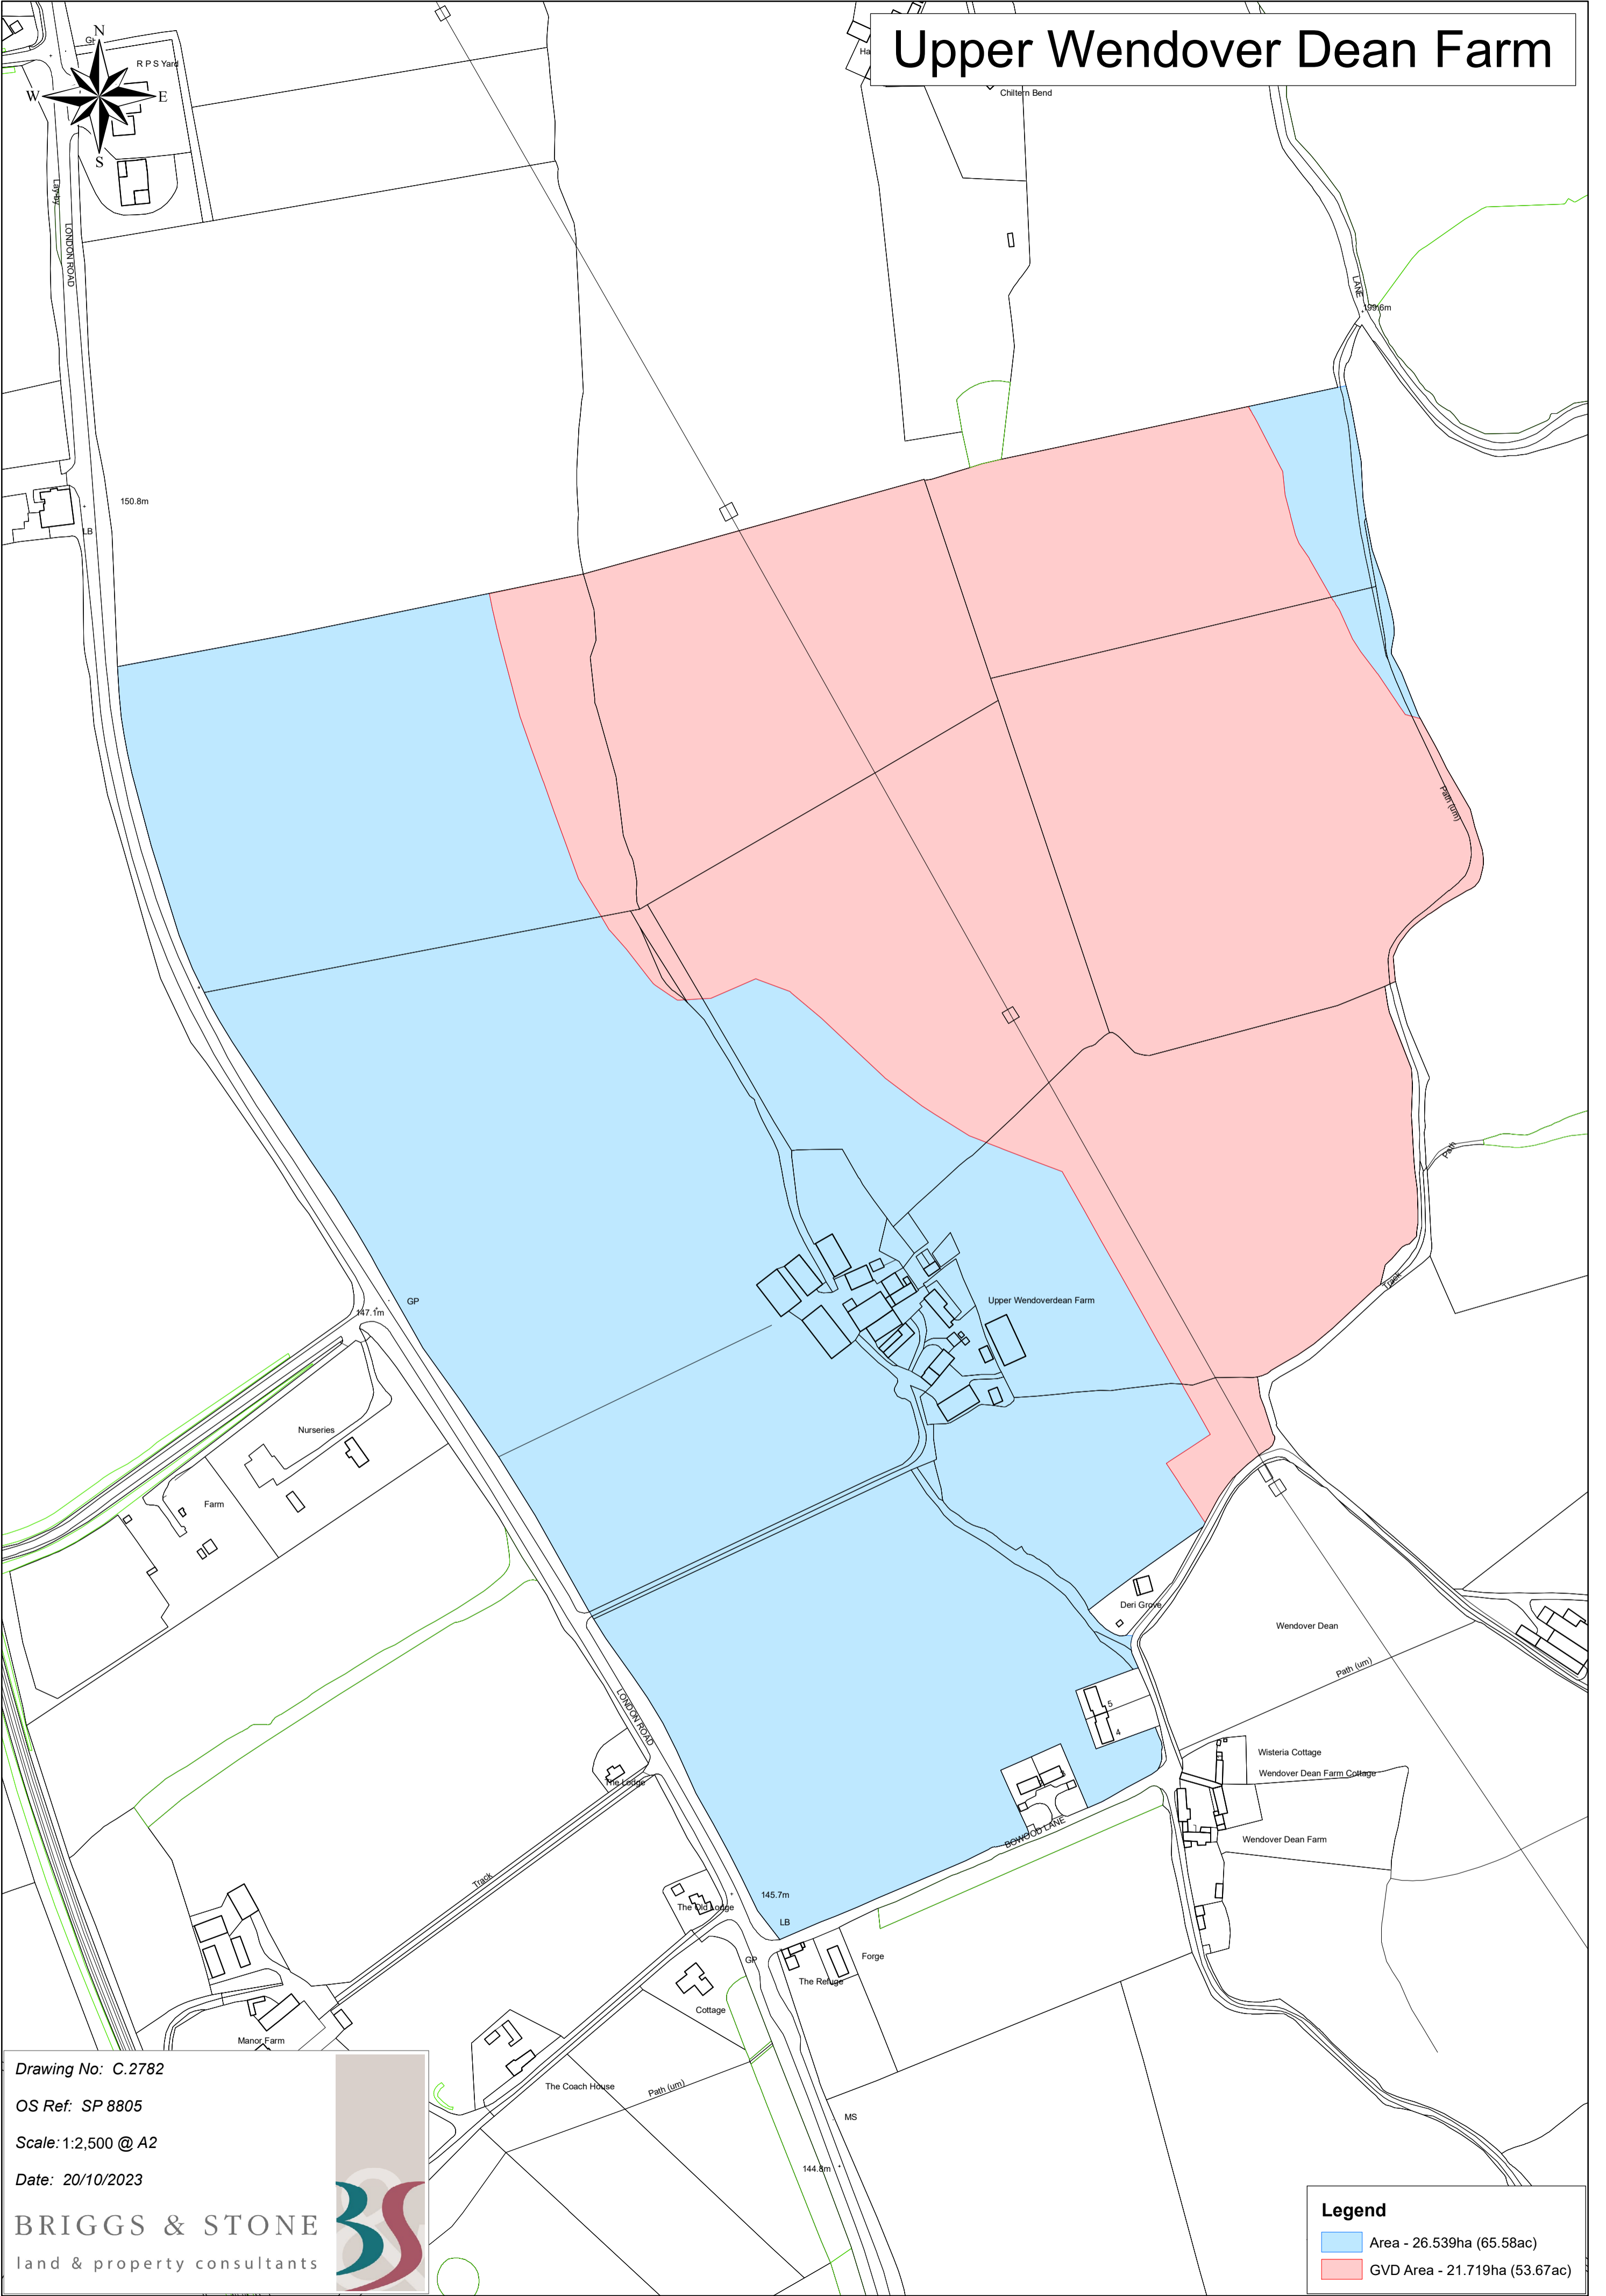

Upper Wendover Dean Farm

Drawing No: C.2782

OS Ref: SP 8805

Scale: 1:2,500 @ A2

Date: 20/10/2023

BRIGGS & STONE
land & property consultants

Legend	
	Area - 26.539ha (65.58ac)
	GVD Area - 21.719ha (53.67ac)