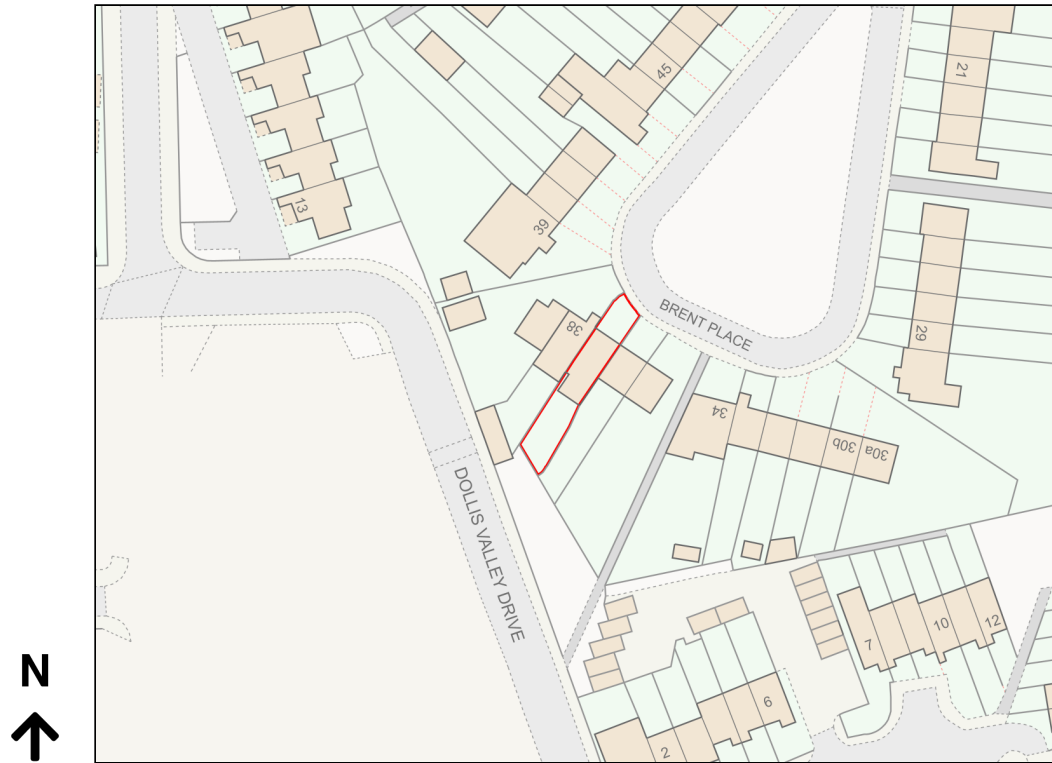

Location Plan

Site Address: 37, Brent Place, Barnet, EN5 2DR

Date Produced: 28-Nov-2023

Scale: 1:1250 @A4

Planning Portal Reference: PP-12637137v1