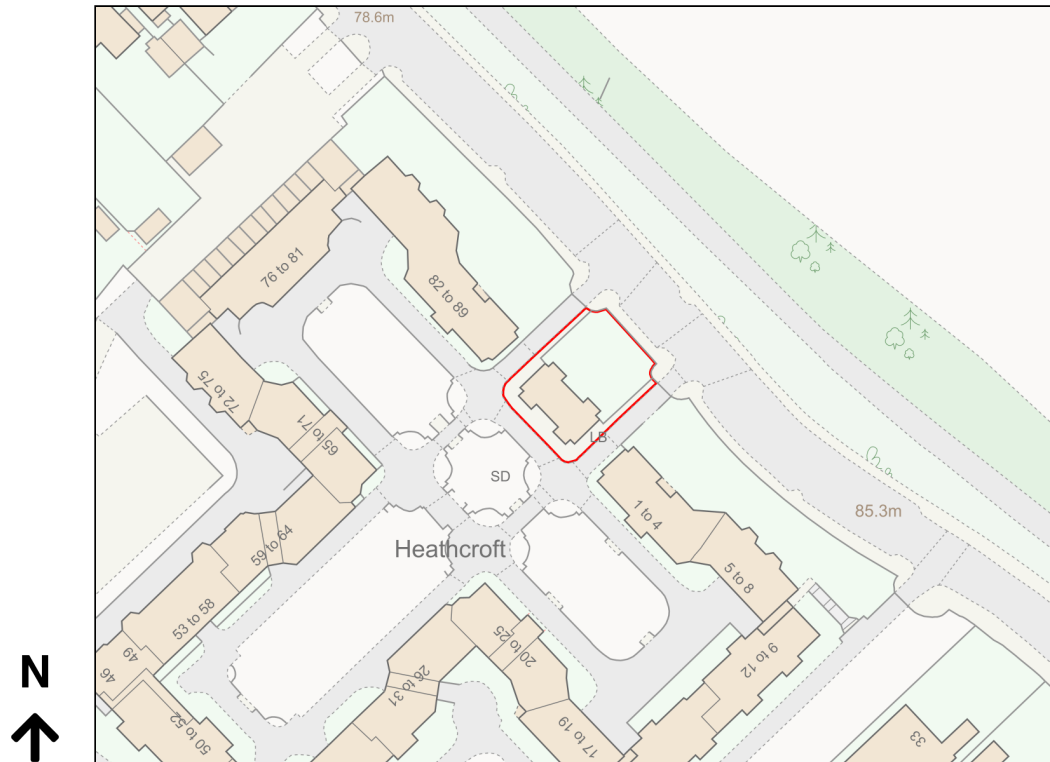

Location Plan

Site Address: Porters Lodge, Heathcroft, Hampstead Way, Golders Green, London, NW11 7HH

Date Produced: 28-Nov-2023

Scale: 1:1250 @A4

Planning Portal Reference: PP-12637755v1